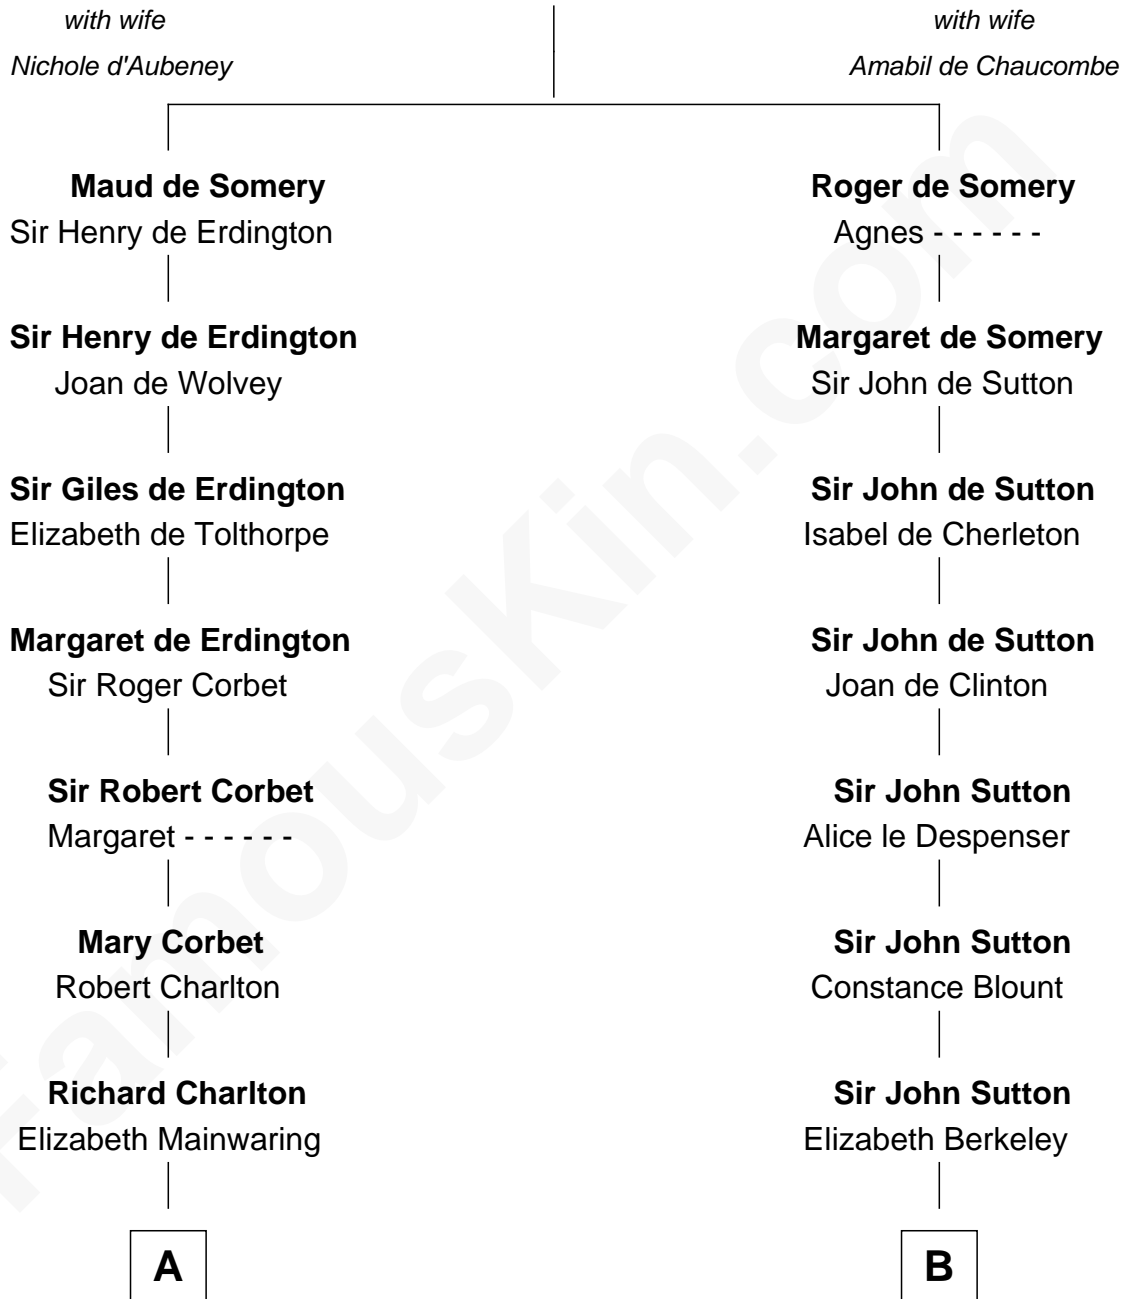

FamousKin.com

Relationship Chart of

Katharine Hepburn

Movie Actress

20th cousin of

Oliver Wendell Holmes, Jr.

U.S. Supreme Court Justice

Sir Roger de Somery