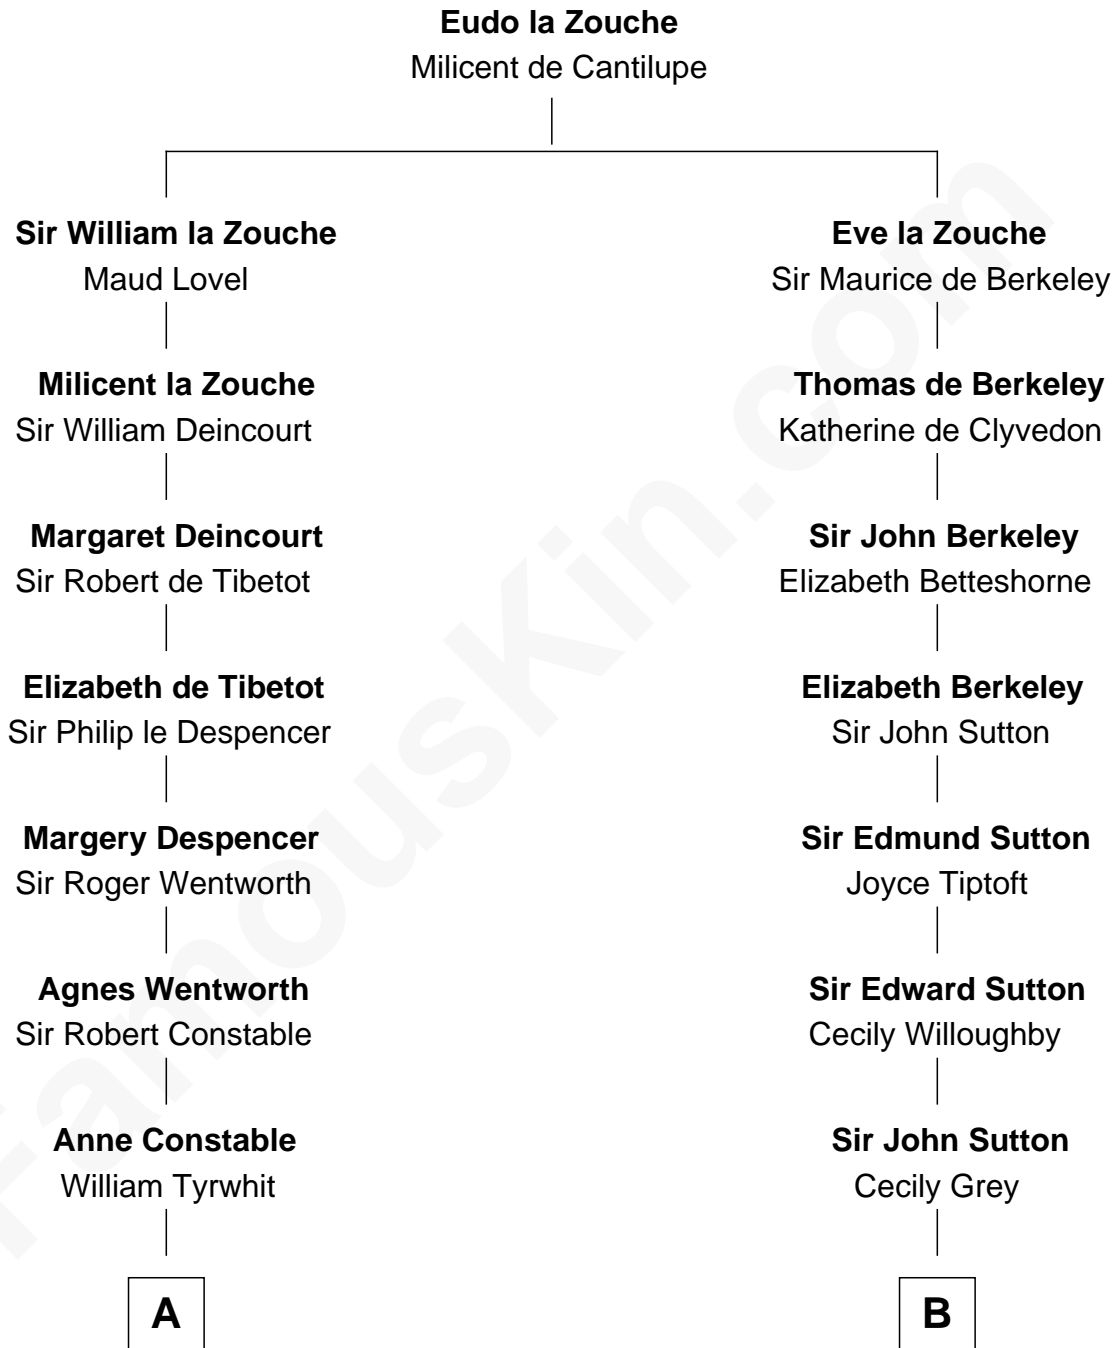

FamousKin.com
Relationship Chart of
Katharine Hepburn
Movie Actress

17th cousin 3 times removed of
Oliver Wendell Holmes, Jr.
U.S. Supreme Court Justice

C

—
Martha Ann Spalding
Leman Benton Garlinghouse

—
Caroline Garlinghouse
Alfred Augustus Houghton

—
Katharine Martha Houghton
Thomas Norval Hepburn

—
Katharine Hepburn
Movie Actress

FamousKin.com