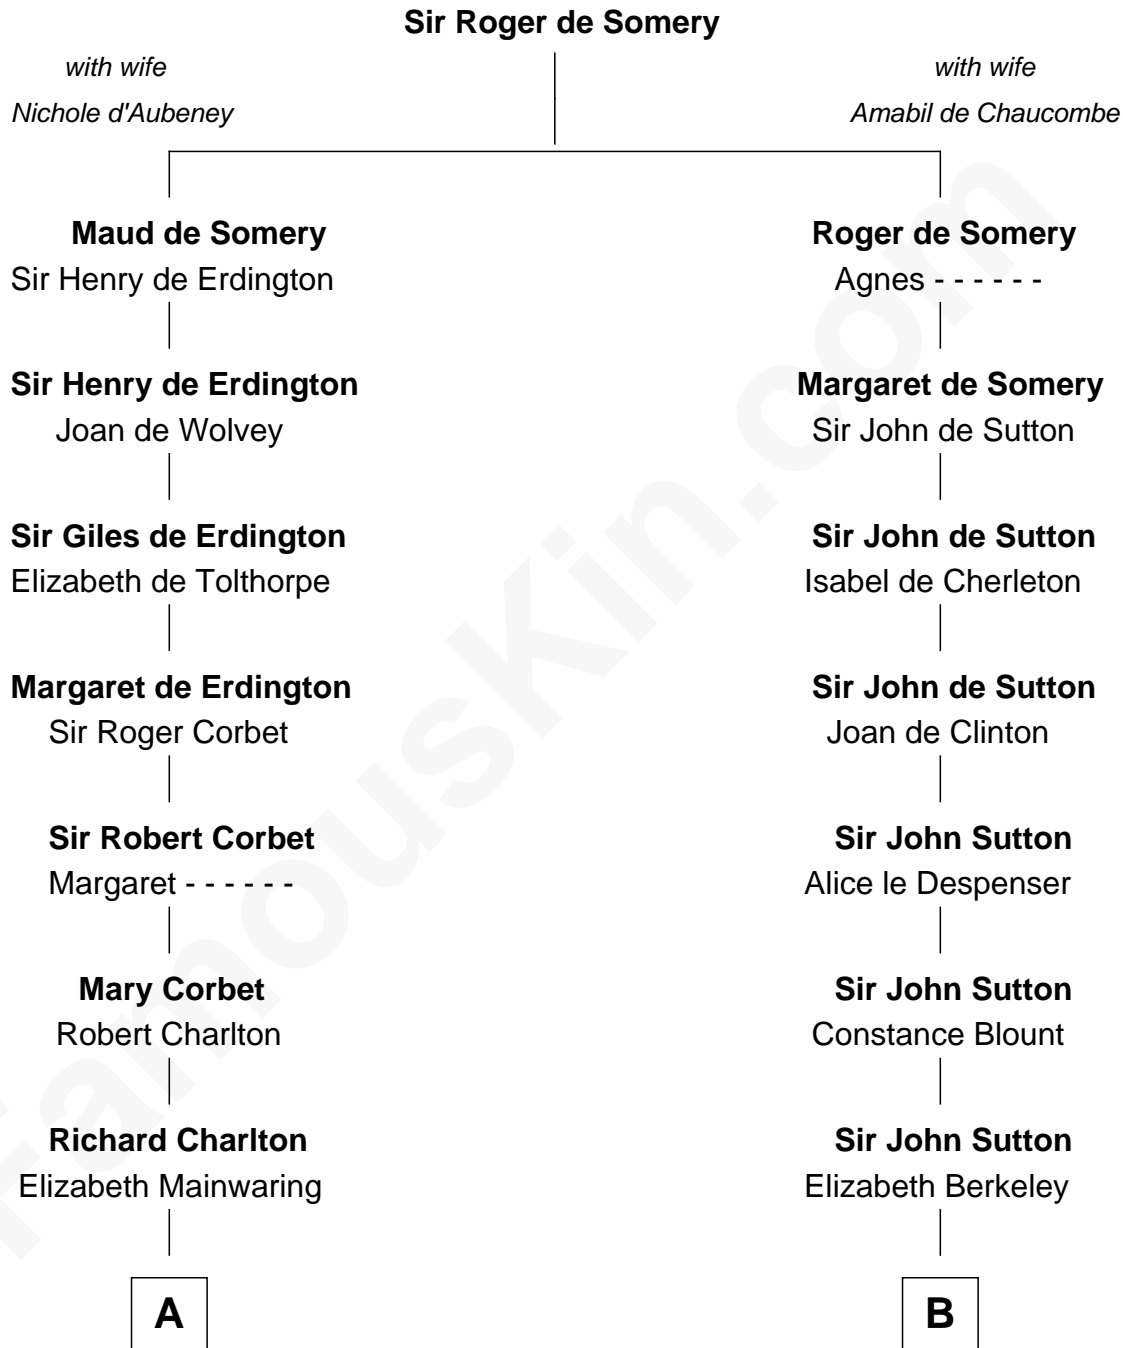

FamousKin.com
Relationship Chart of
Katharine Hepburn
Movie Actress

19th cousin 1 time removed of
Oliver Wendell Holmes, Sr.
American "Fireside" Poet

C

Martha Ann Spalding
Leman Benton Garlinghouse

Caroline Garlinghouse
Alfred Augustus Houghton