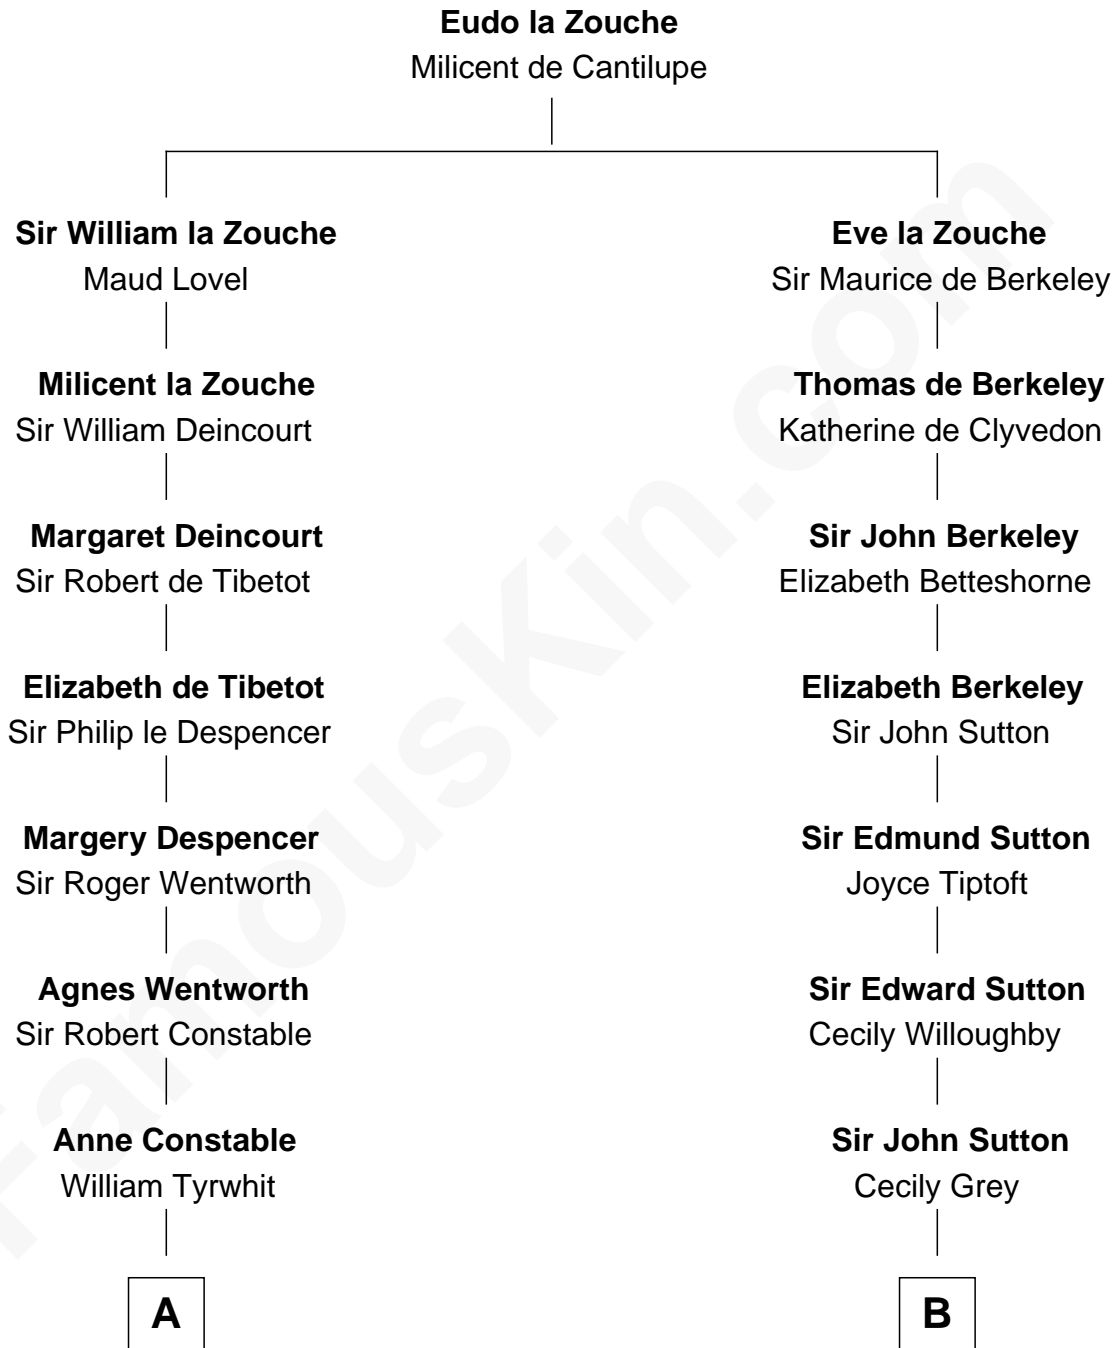

FamousKin.com
Relationship Chart of
Katharine Hepburn
Movie Actress

16th cousin 4 times removed of
Oliver Wendell Holmes, Sr.
American "Fireside" Poet

C

—
Martha Ann Spalding
Leman Benton Garlinghouse

—
Caroline Garlinghouse
Alfred Augustus Houghton

—
Katharine Martha Houghton
Thomas Norval Hepburn

—
Katharine Hepburn
Movie Actress

FamousKin.com