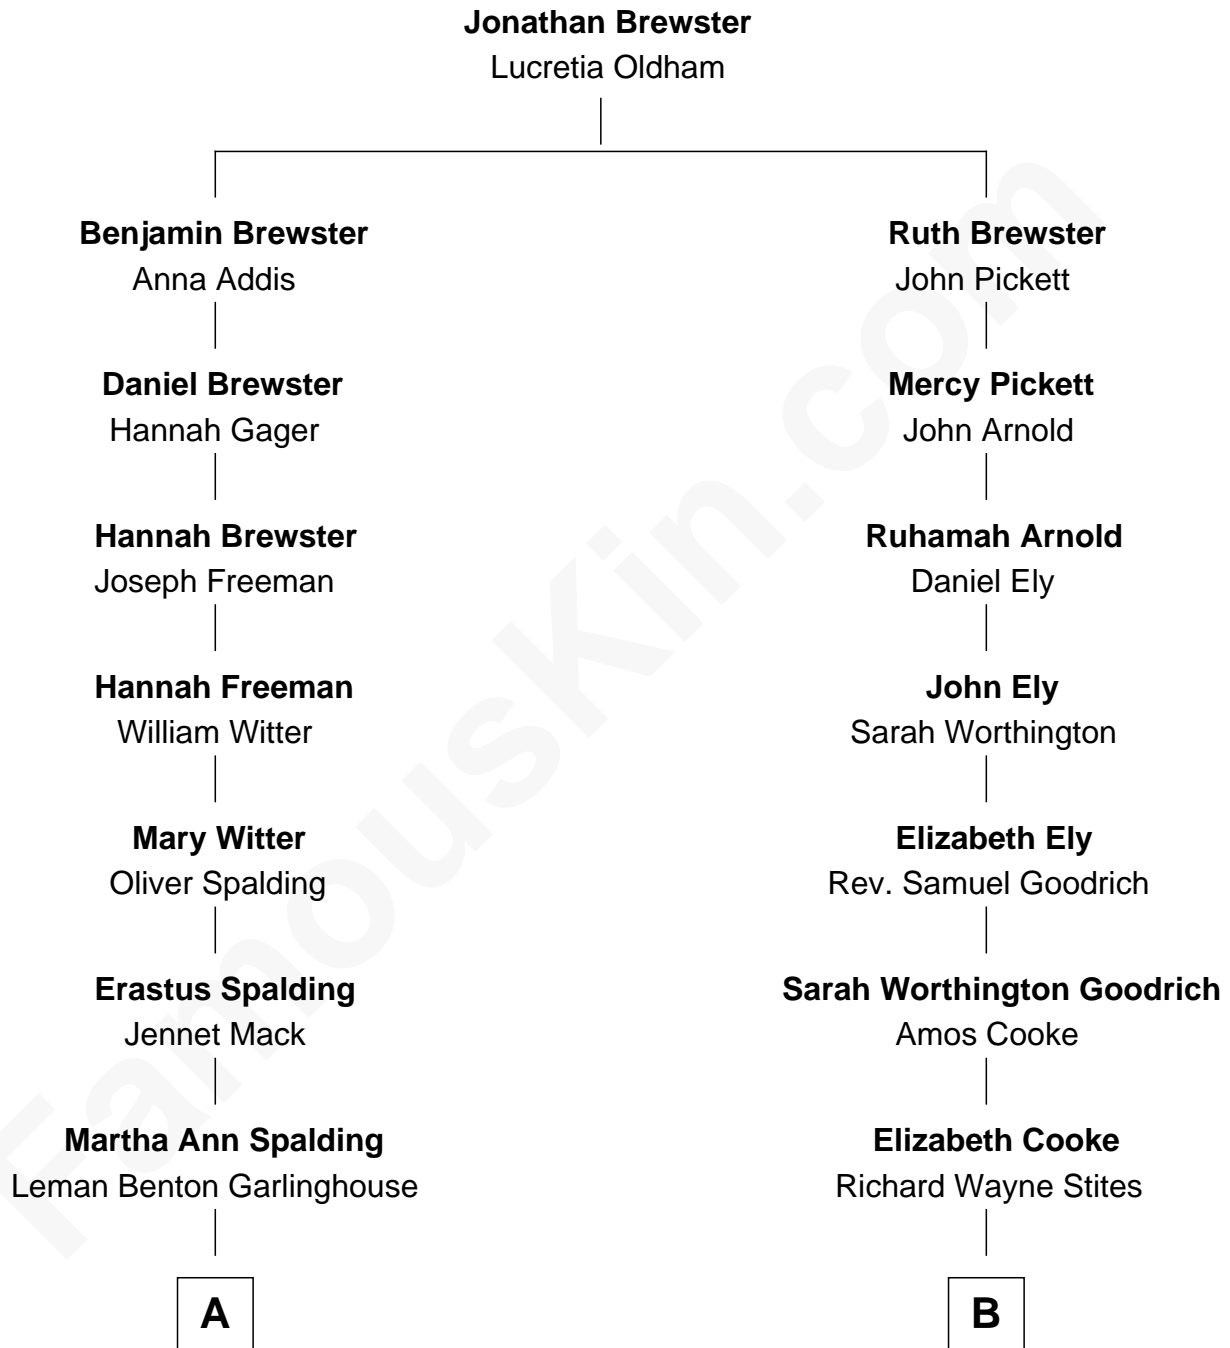

FamousKin.com
Relationship Chart of
Katharine Hepburn
Movie Actress

9th cousin 1 time removed of

Endicott Peabody
62nd Governor of Massachusetts

A

Caroline Garlinghouse
Alfred Augustus Houghton

Katharine Martha Houghton
Thomas Norval Hepburn

Katharine Hepburn
Movie Actress

B

Elizabeth Wolcott Stites
Cortlandt Parker

Mary Frances Parker
Henry Parkman

Mary Elizabeth Parkman
Rt. Rev. Malcolm Endicott Peabody

Endicott Peabody
62nd Governor of Massachusetts

FamousKin.com