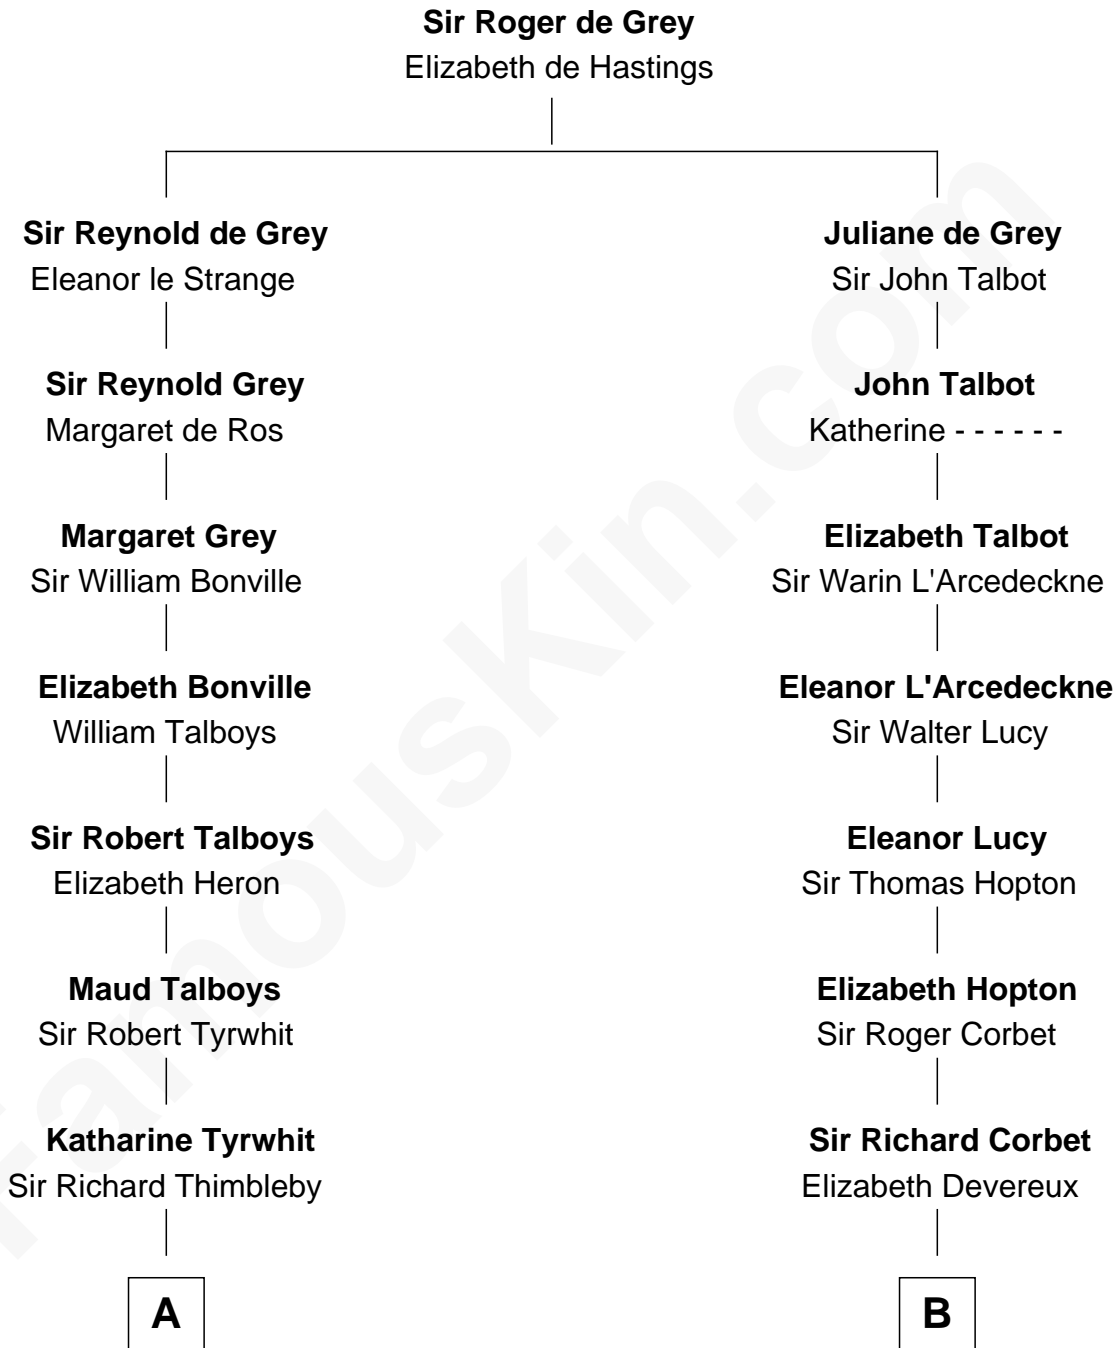

FamousKin.com Relationship Chart of

Katharine Hepburn

Movie Actress

18th cousin of

James Russell Lowell

American "Fireside" Poet

FamousKin.com