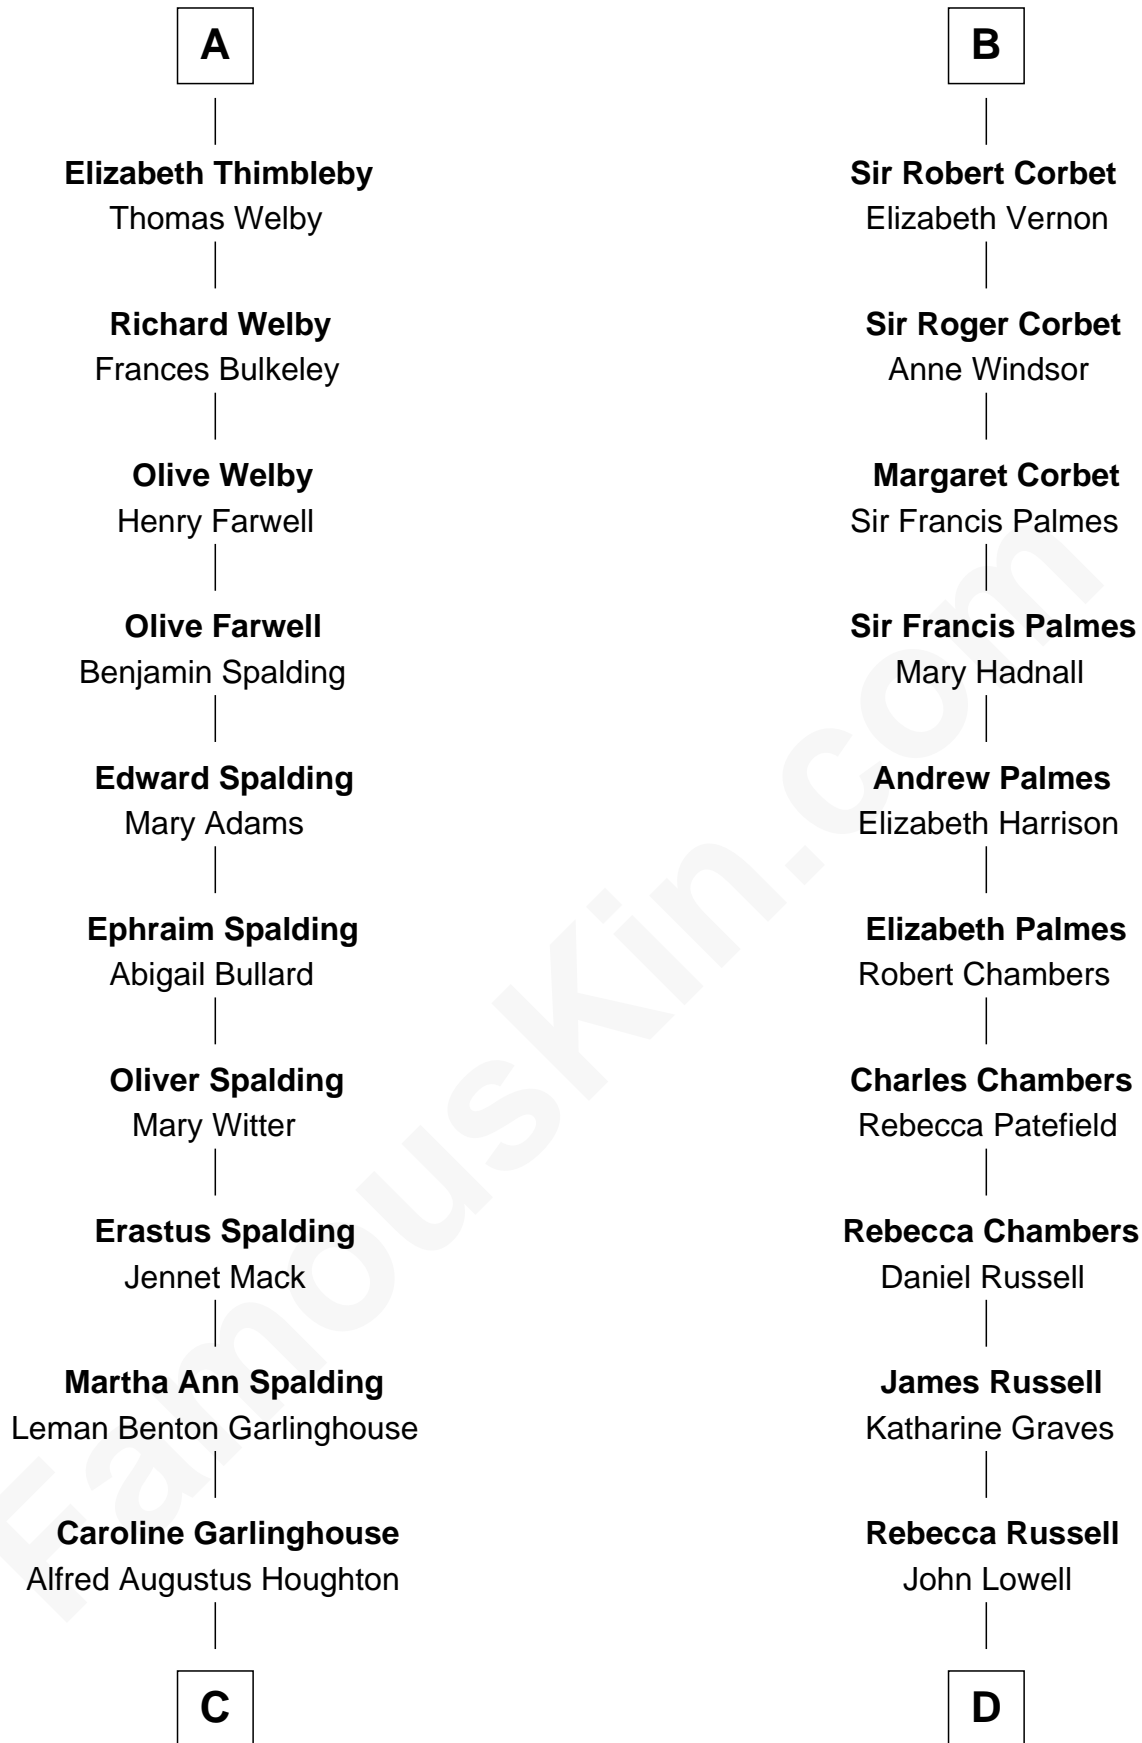

FamousKin.com Relationship Chart of

Katharine Hepburn

Movie Actress

18th cousin of

James Russell Lowell

American "Fireside" Poet

FamousKin.com