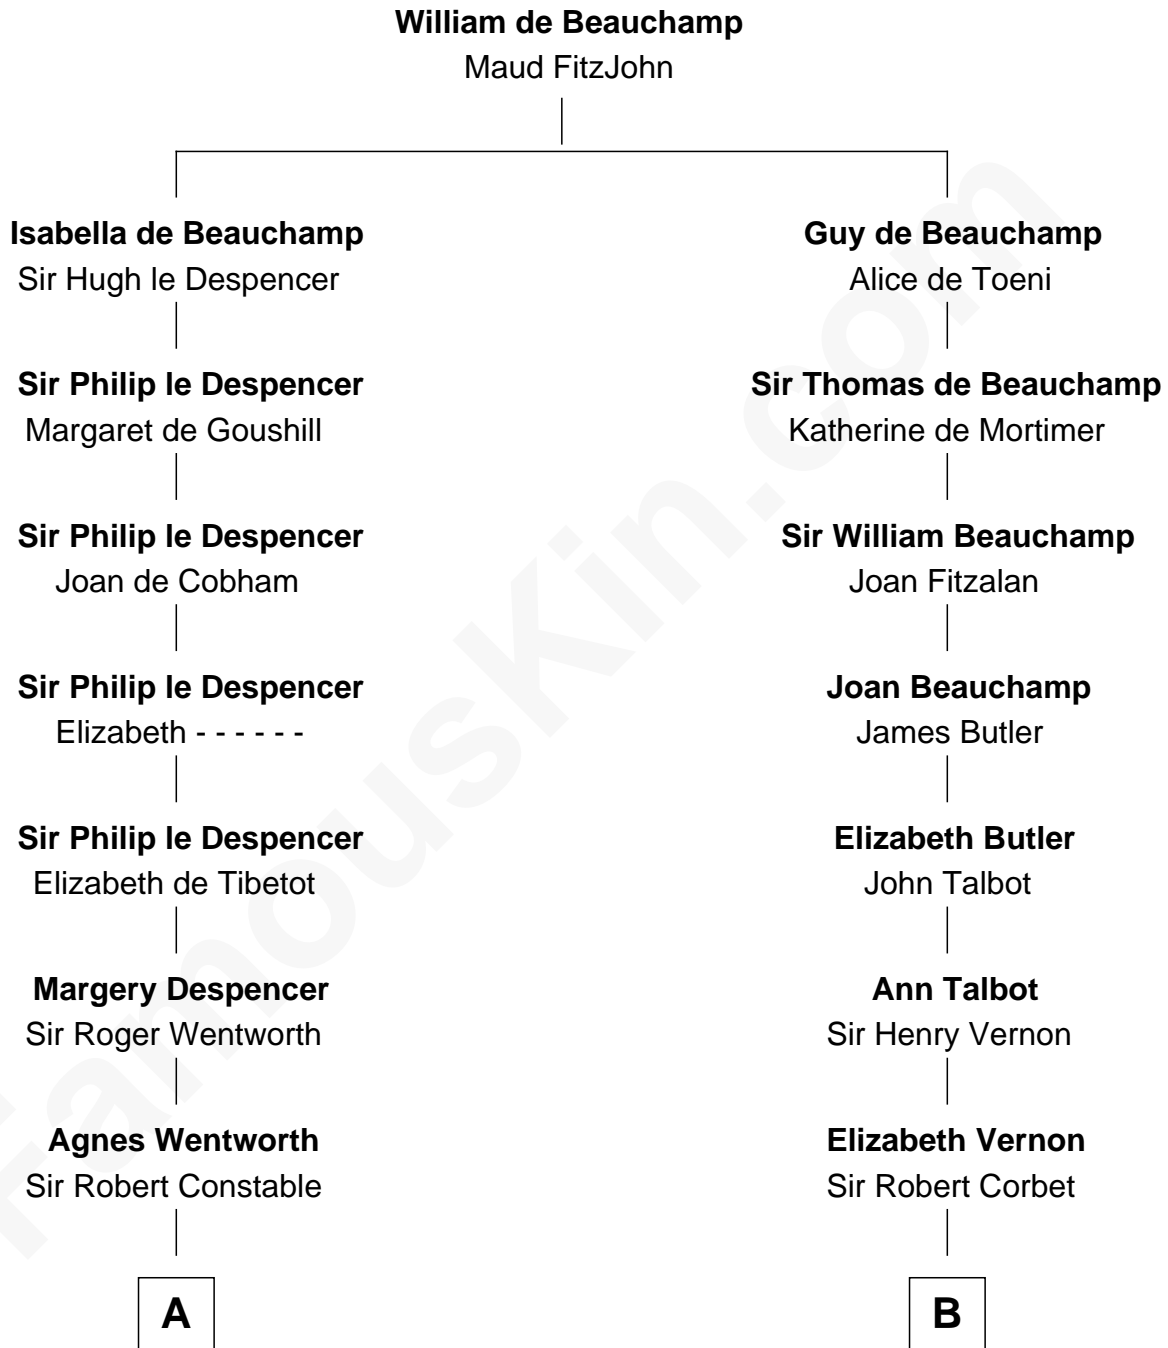

FamousKin.com
Relationship Chart of
Katharine Hepburn
Movie Actress

17th cousin 4 times removed of

James Russell Lowell
American "Fireside" Poet

C

Erastus Spalding

Jennet Mack

Martha Ann Spalding

Leman Benton Garlinghouse

Caroline Garlinghouse

Alfred Augustus Houghton

Katharine Martha Houghton

Thomas Norval Hepburn

Katharine Hepburn

Movie Actress

FamousKin.com