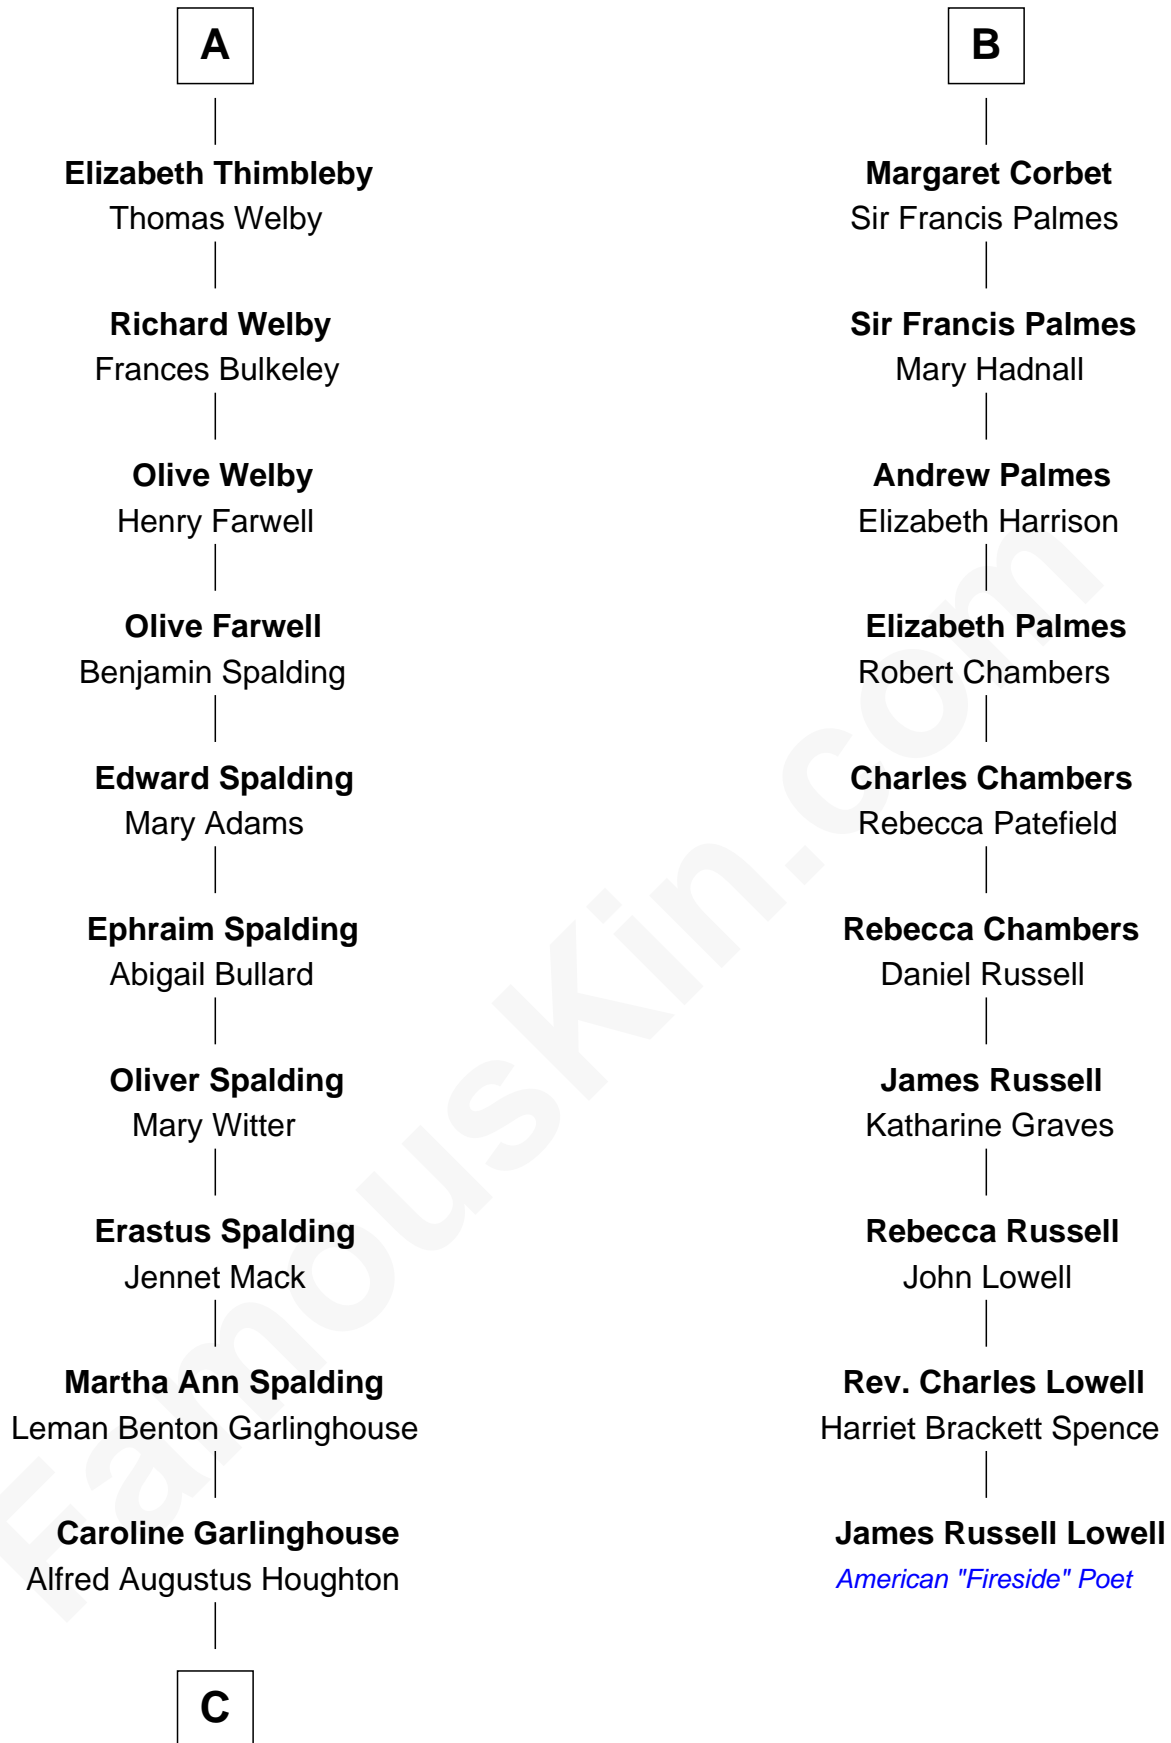

**FamousKin.com**  
**Relationship Chart of**  
**Katharine Hepburn**  
*Movie Actress*

16th cousin 2 times removed of  
**James Russell Lowell**  
*American "Fireside" Poet*

C

|  
**Katharine Martha Houghton**

Thomas Norval Hepburn

|  
**Katharine Hepburn**

*Movie Actress*

FamousKin.com