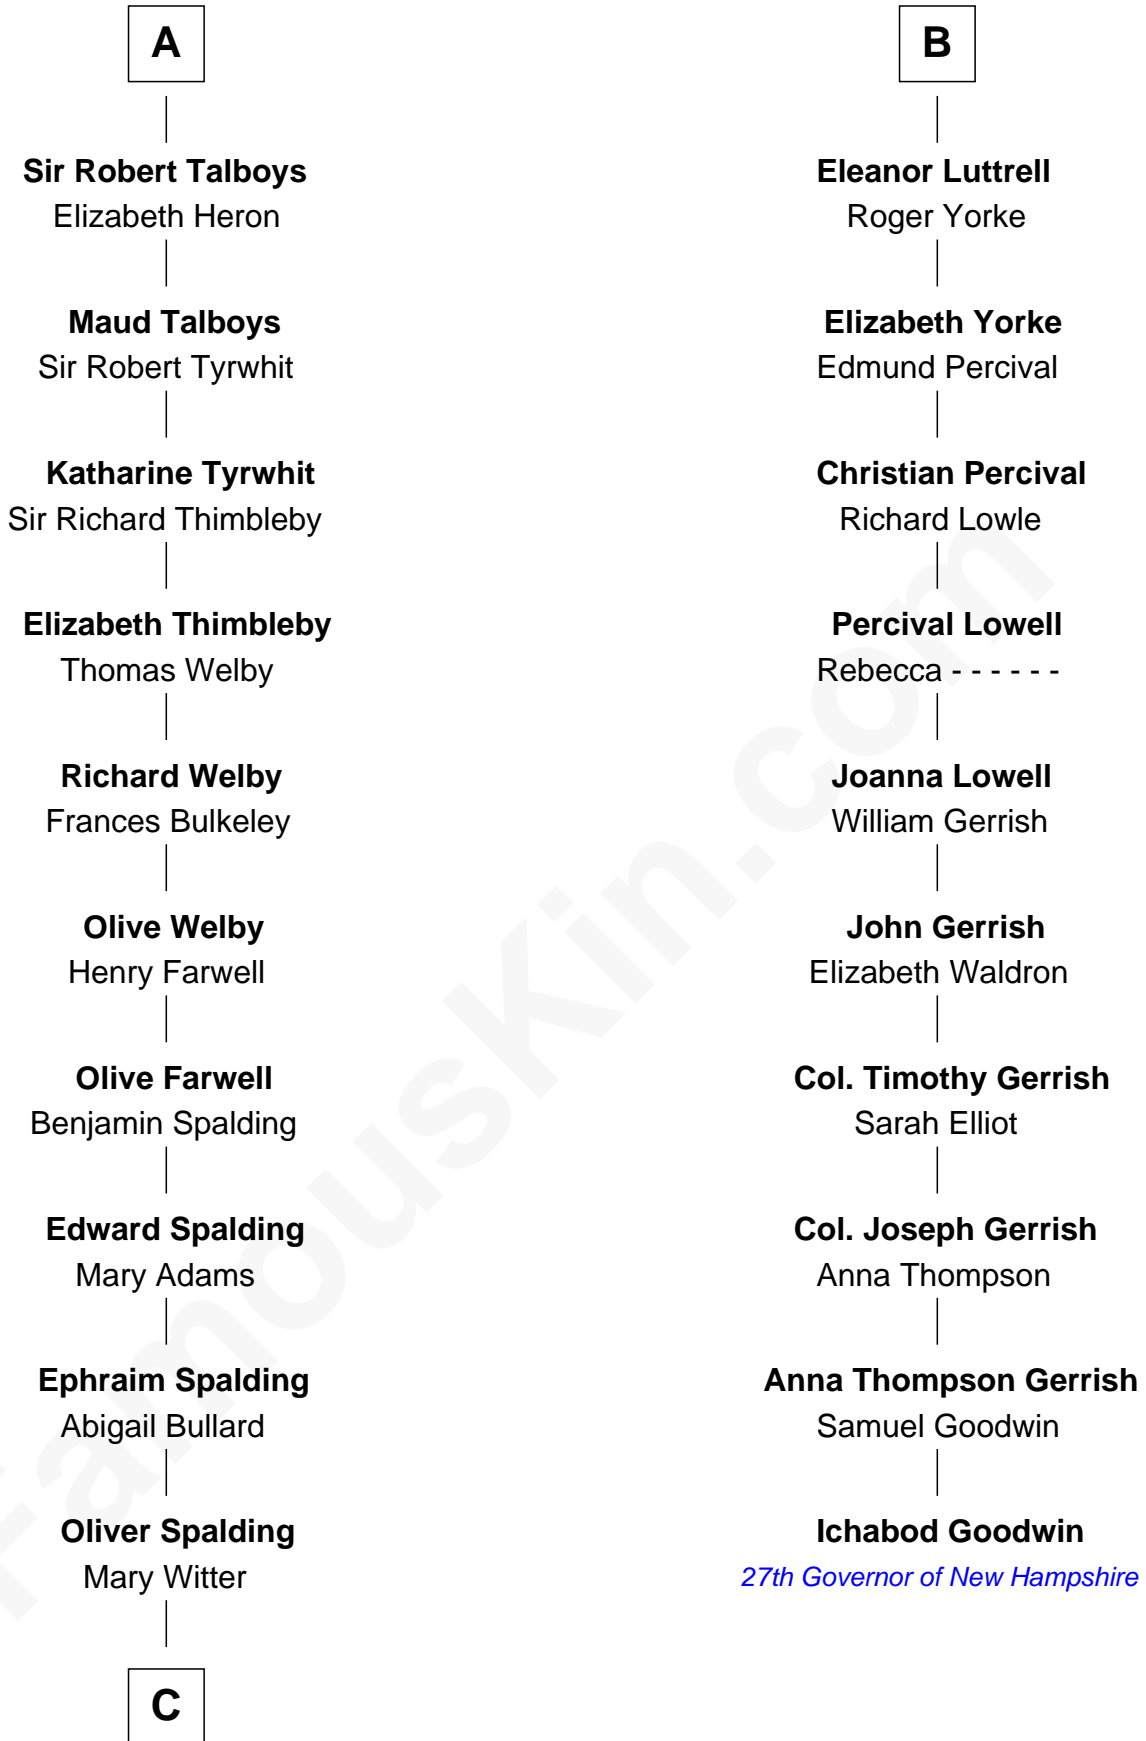

FamousKin.com
Relationship Chart of
Katharine Hepburn
Movie Actress

16th cousin 5 times removed of
Ichabod Goodwin
27th Governor of New Hampshire

Eleanor of Castile
Edward I, King of England

C

Erastus Spalding

Jennet Mack

Martha Ann Spalding

Leman Benton Garlinghouse

Caroline Garlinghouse

Alfred Augustus Houghton

Katharine Martha Houghton

Thomas Norval Hepburn

Katharine Hepburn