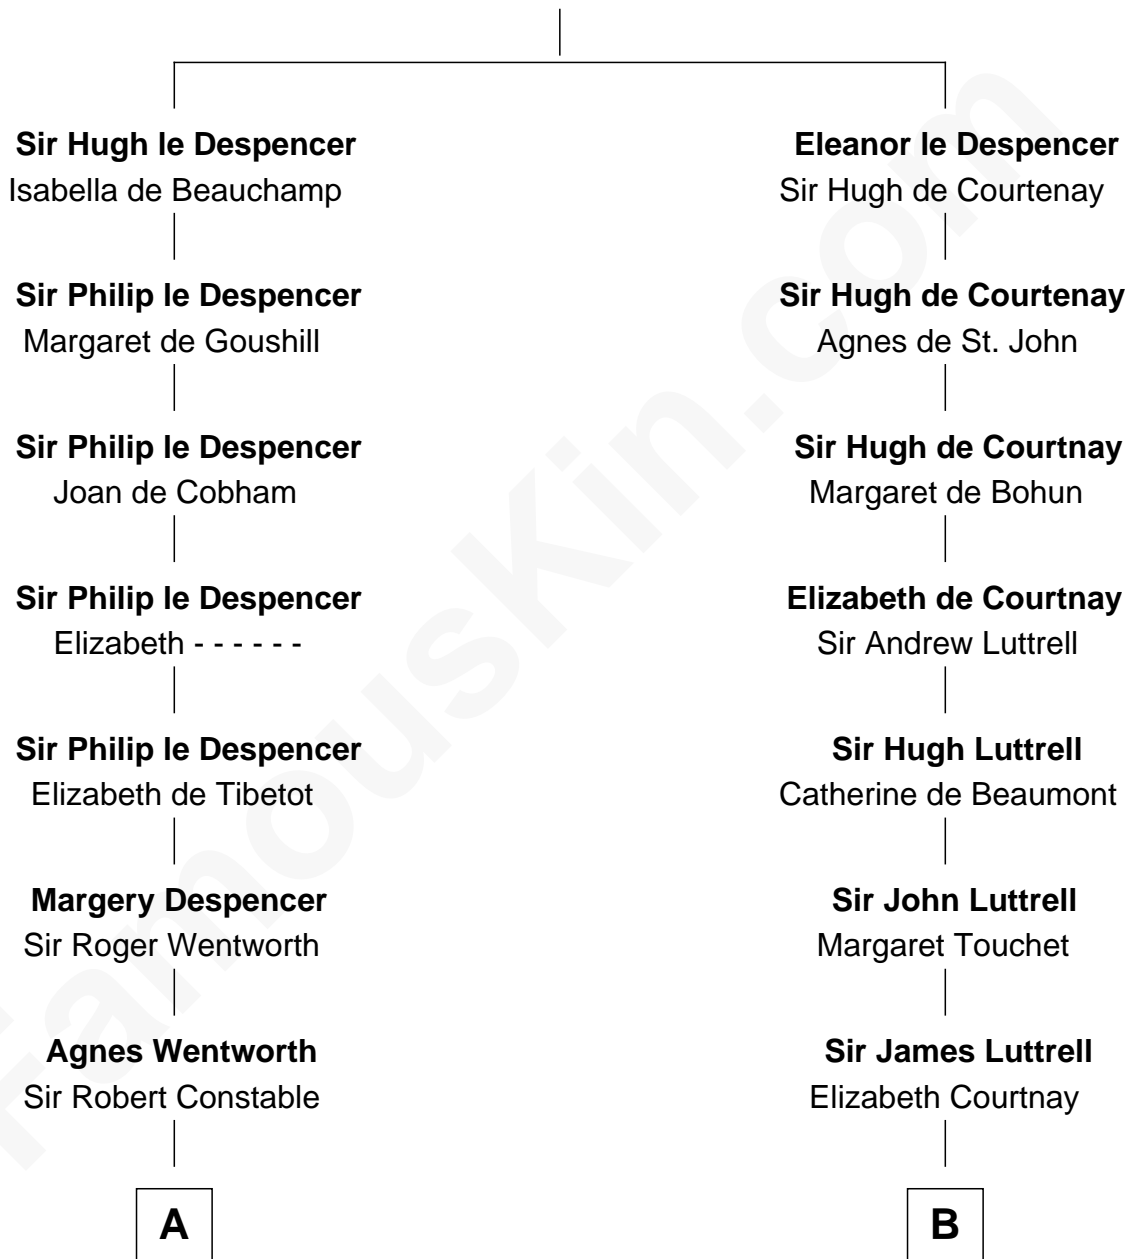

FamousKin.com
Relationship Chart of
Katharine Hepburn
Movie Actress

17th cousin 4 times removed of
Ichabod Goodwin
27th Governor of New Hampshire

Sir Hugh le Despencer
 Aveline Basset

C

Erastus Spalding

Jennet Mack

Martha Ann Spalding

Leman Benton Garlinghouse

Caroline Garlinghouse

Alfred Augustus Houghton

Katharine Martha Houghton

Thomas Norval Hepburn

Katharine Hepburn

Movie Actress