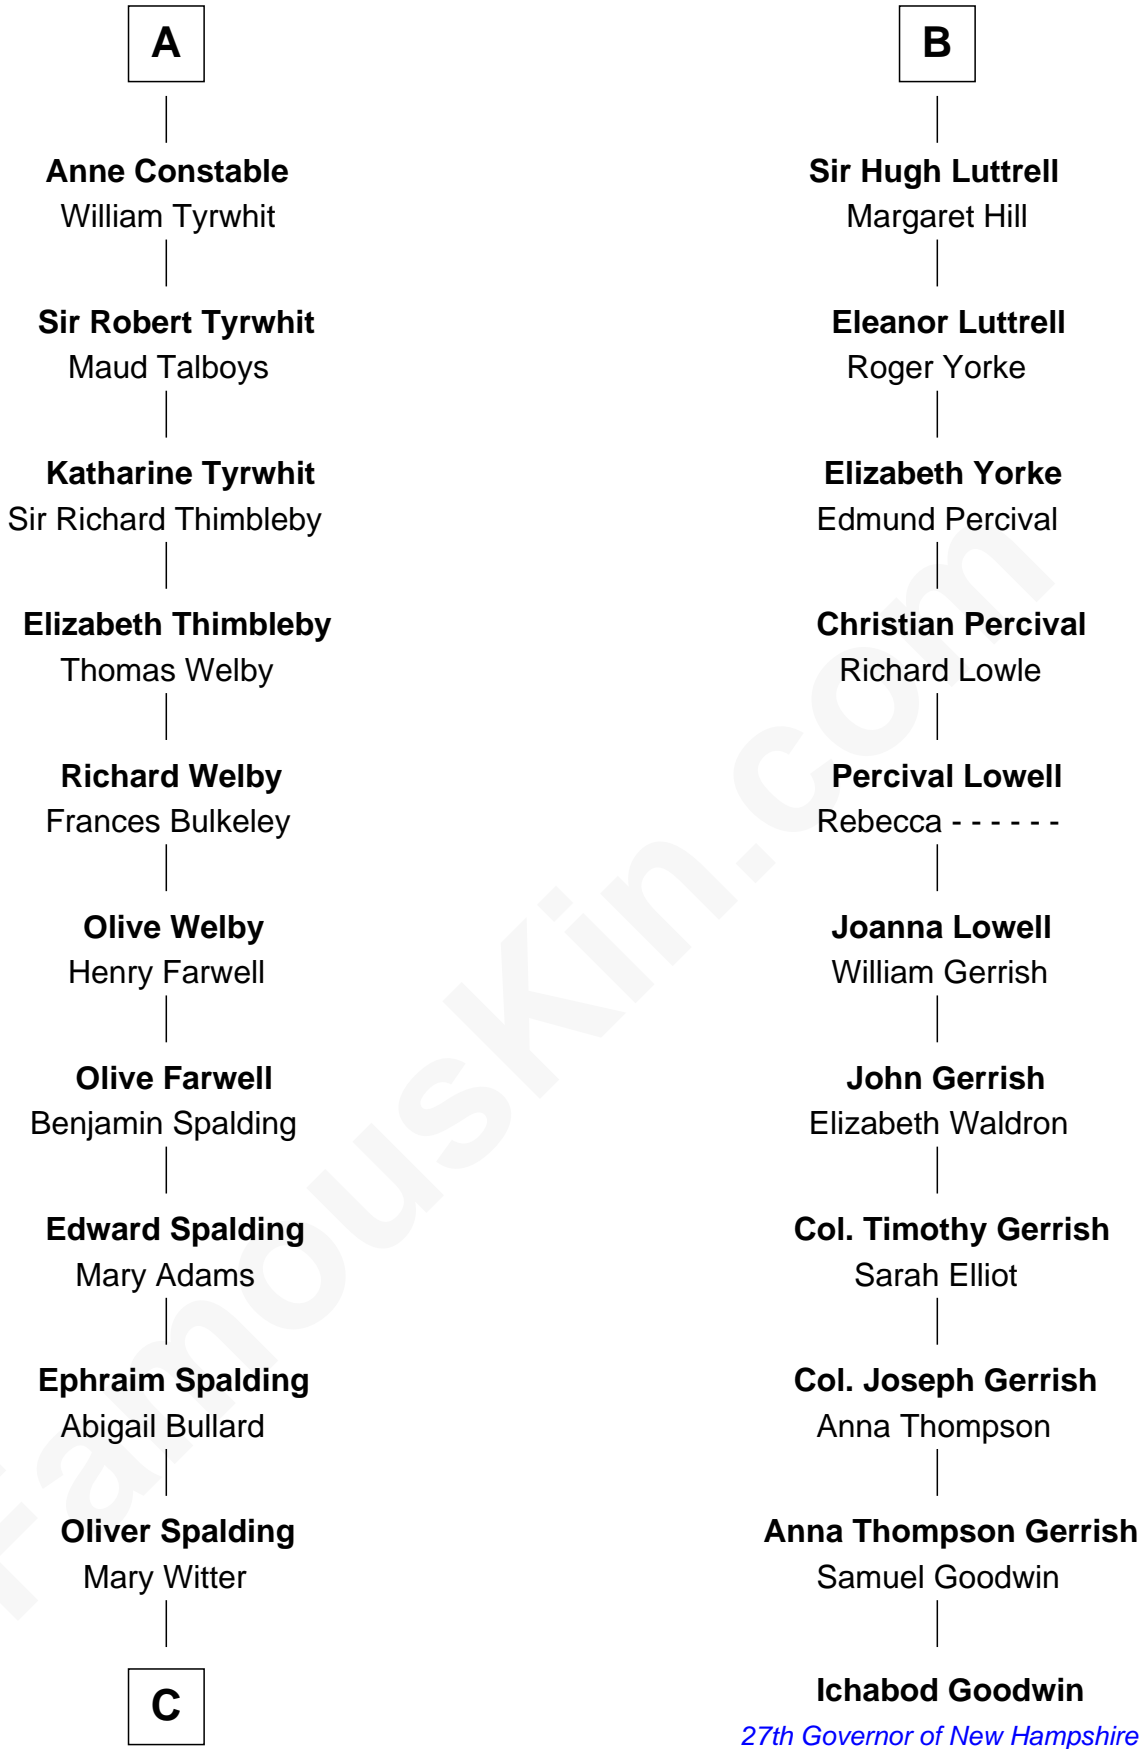

FamousKin.com
Relationship Chart of
Katharine Hepburn
Movie Actress

17th cousin 4 times removed of
Ichabod Goodwin
27th Governor of New Hampshire

Sir Hugh le Despencer
 Aveline Basset

C

Erastus Spalding

Jennet Mack

Martha Ann Spalding

Leman Benton Garlinghouse

Caroline Garlinghouse

Alfred Augustus Houghton

Katharine Martha Houghton

Thomas Norval Hepburn

Katharine Hepburn

Movie Actress