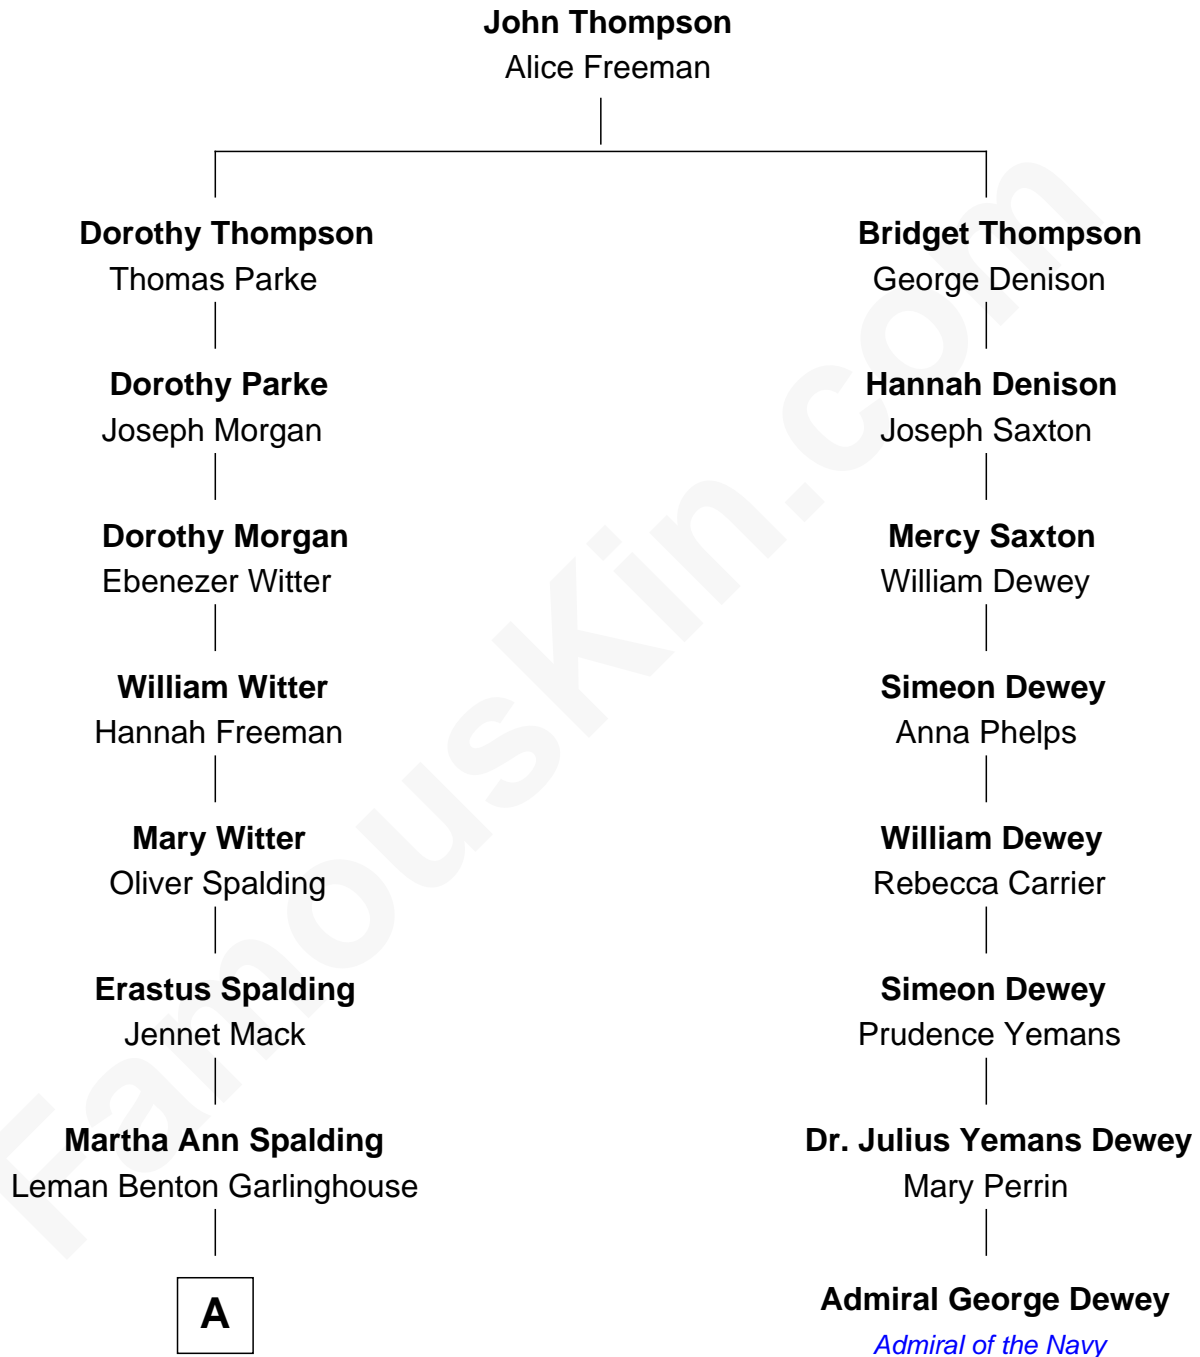

FamousKin.com
Relationship Chart of
Katharine Hepburn
Movie Actress

7th cousin 2 times removed of
Admiral George Dewey
Admiral of the Navy

A

—
Caroline Garlinghouse
Alfred Augustus Houghton

—
Katharine Martha Houghton
Thomas Norval Hepburn

—
Katharine Hepburn
Movie Actress

FamousKin.com