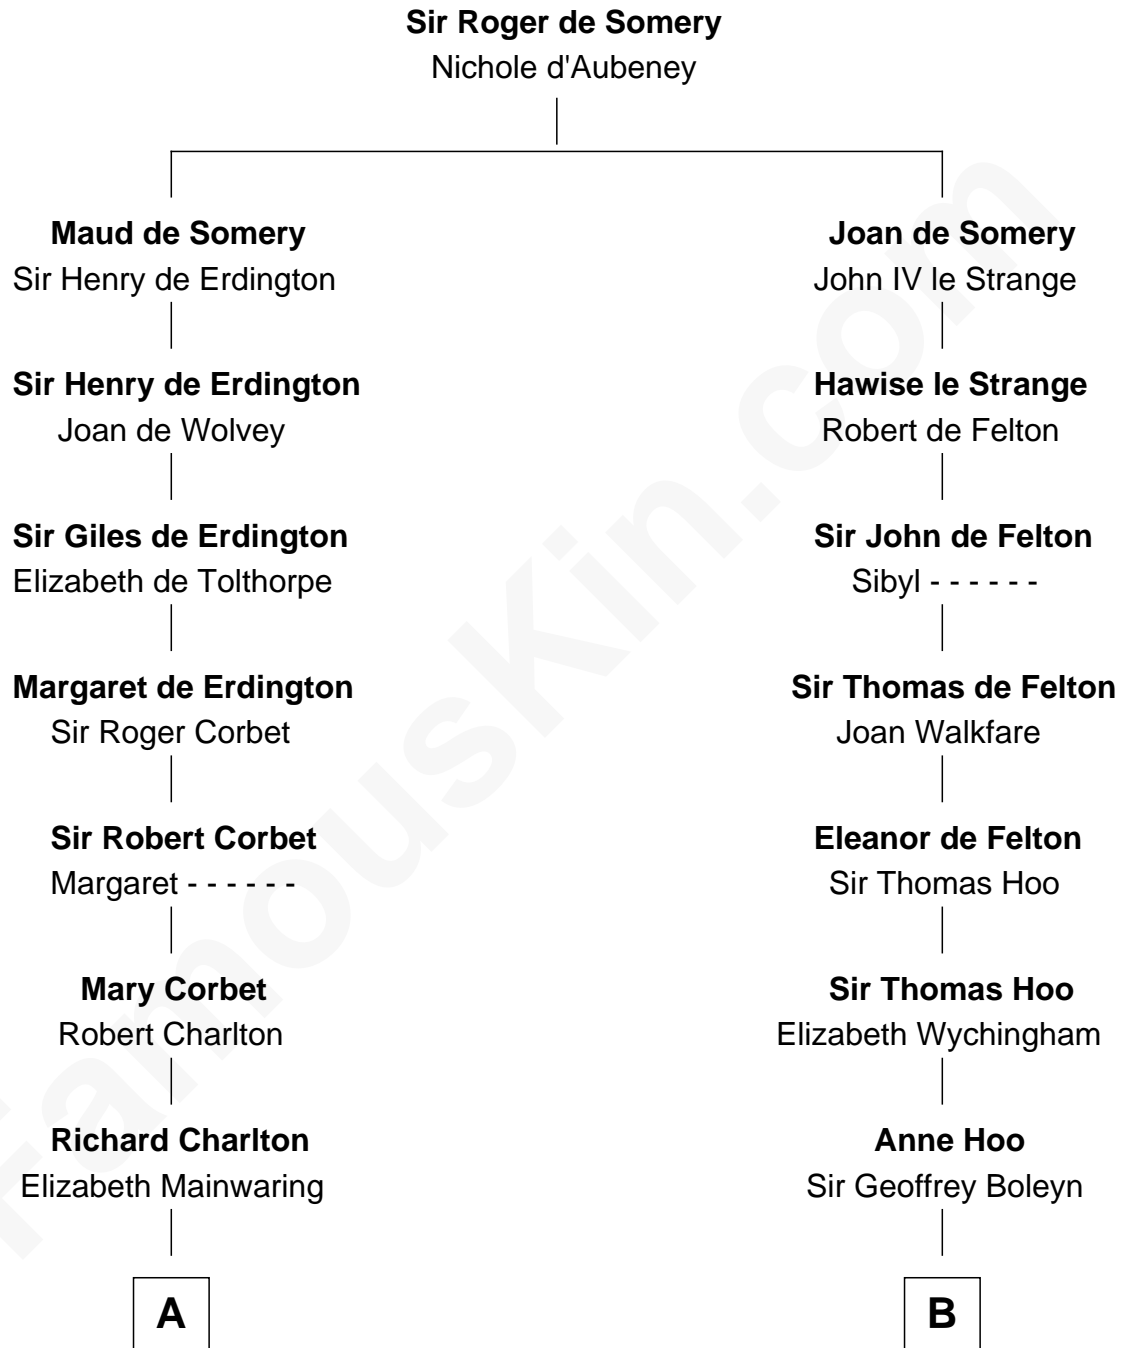

FamousKin.com
Relationship Chart of
Katharine Hepburn
Movie Actress

9th cousin 11 times removed of
Anne Boleyn
2nd Wife of King Henry VIII

C

—
Martha Ann Spalding
Leman Benton Garlinghouse

—
Caroline Garlinghouse
Alfred Augustus Houghton

—
Katharine Martha Houghton
Thomas Norval Hepburn

—
Katharine Hepburn
Movie Actress

FamousKin.com