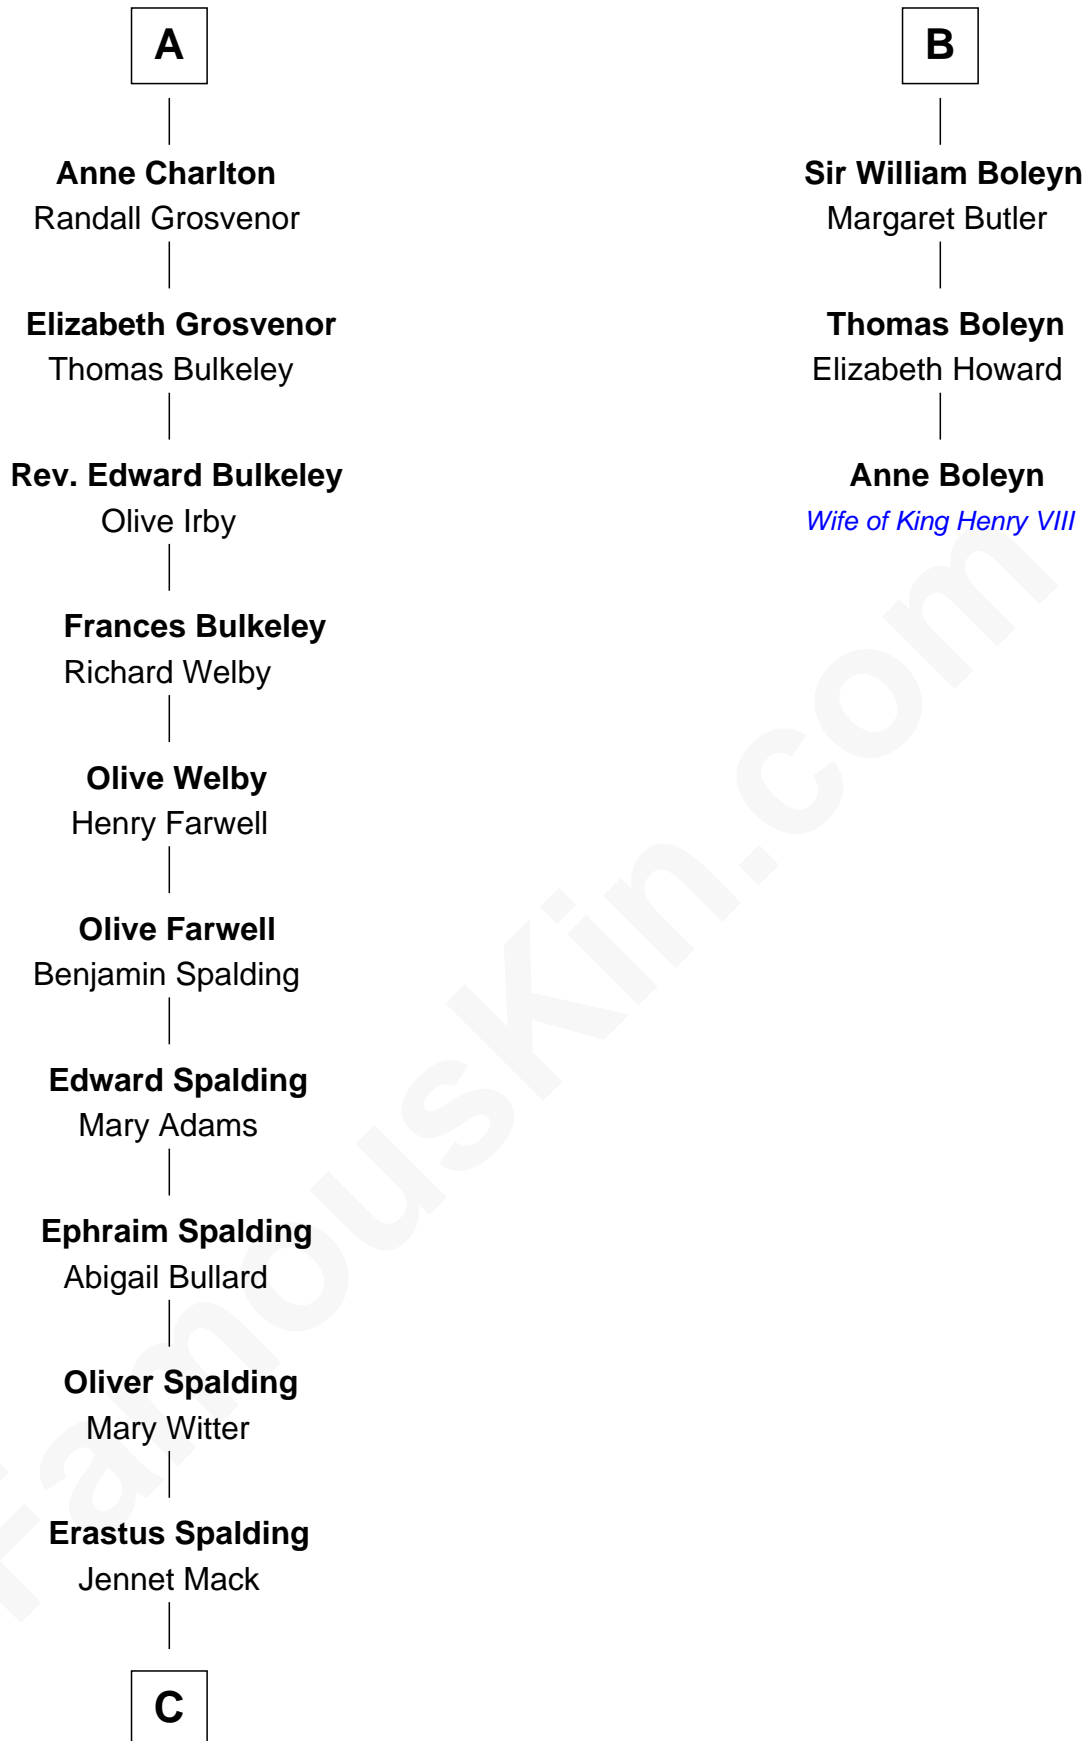

FamousKin.com
Relationship Chart of
Katharine Hepburn
Movie Actress

9th cousin 11 times removed of
Anne Boleyn
2nd Wife of King Henry VIII

C

—
Martha Ann Spalding
Leman Benton Garlinghouse

—
Caroline Garlinghouse
Alfred Augustus Houghton

—
Katharine Martha Houghton
Thomas Norval Hepburn

—
Katharine Hepburn
Movie Actress

FamousKin.com