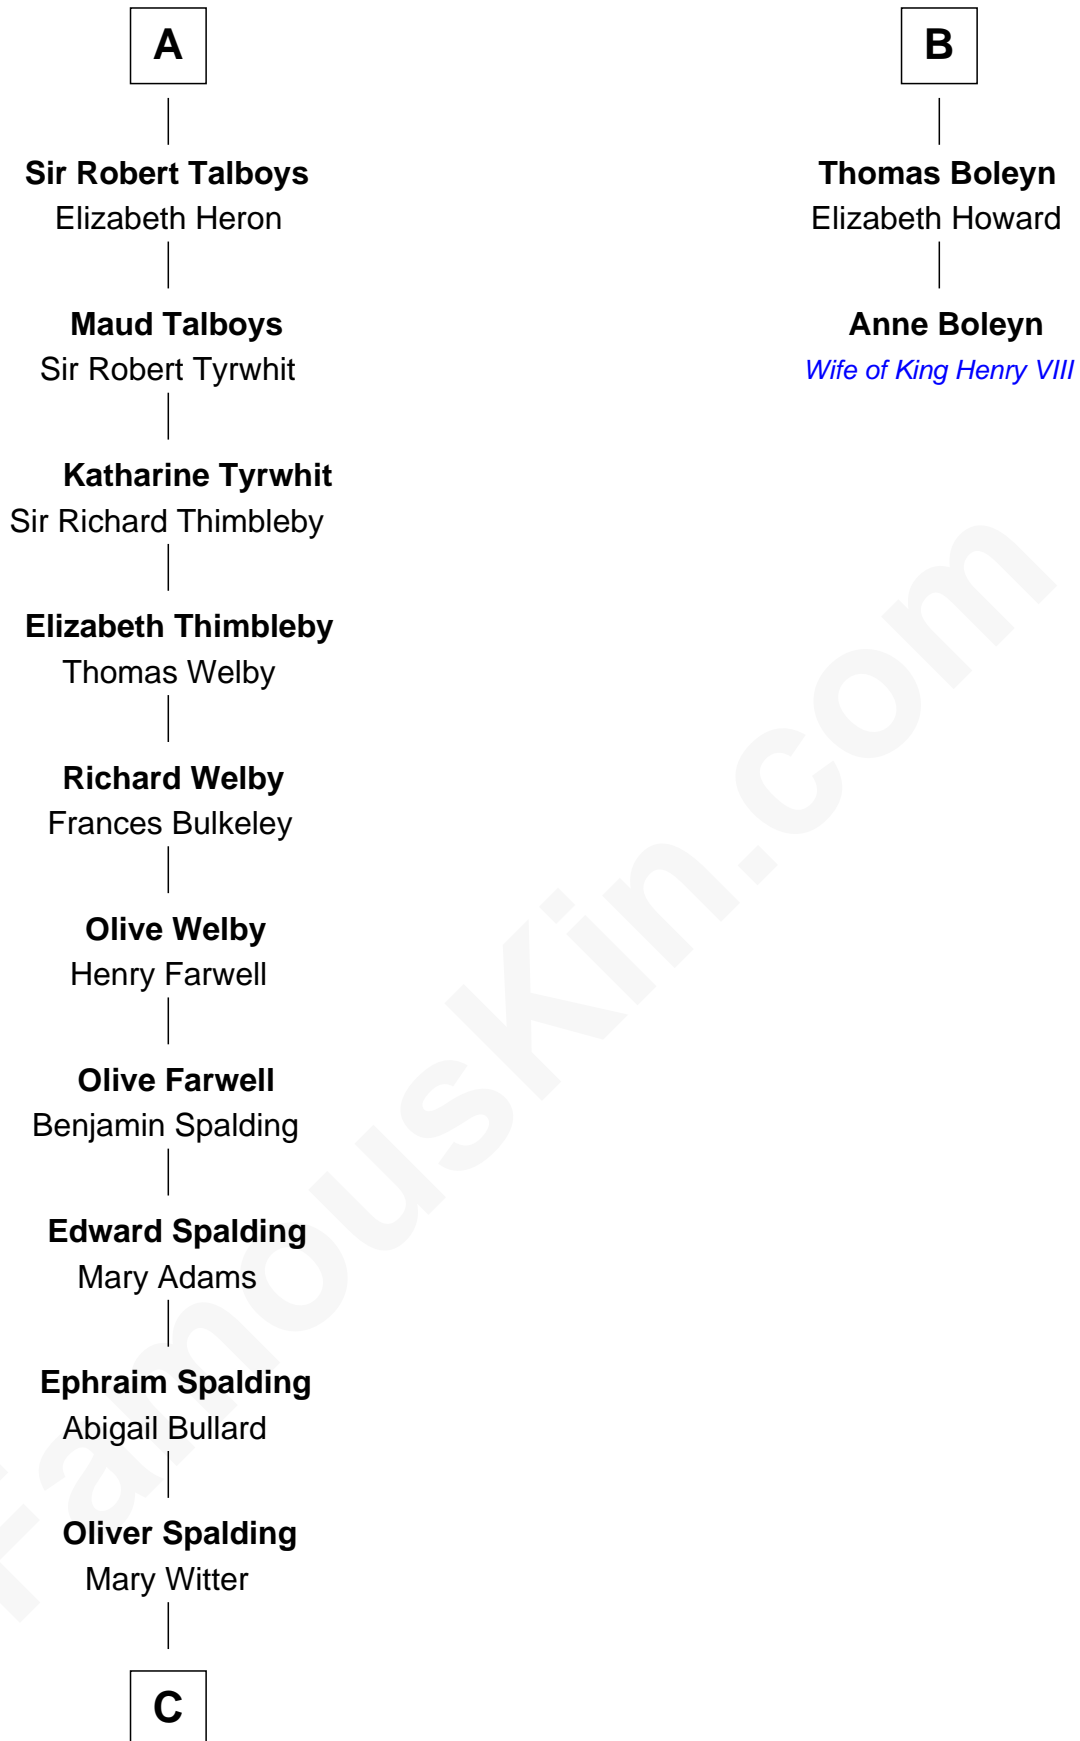

**FamousKin.com**  
**Relationship Chart of**  
**Katharine Hepburn**  
*Movie Actress*

8th cousin 13 times removed of

**Anne Boleyn**  
*2nd Wife of King Henry VIII*

**Eleanor of Castile**  
 Edward I, King of England