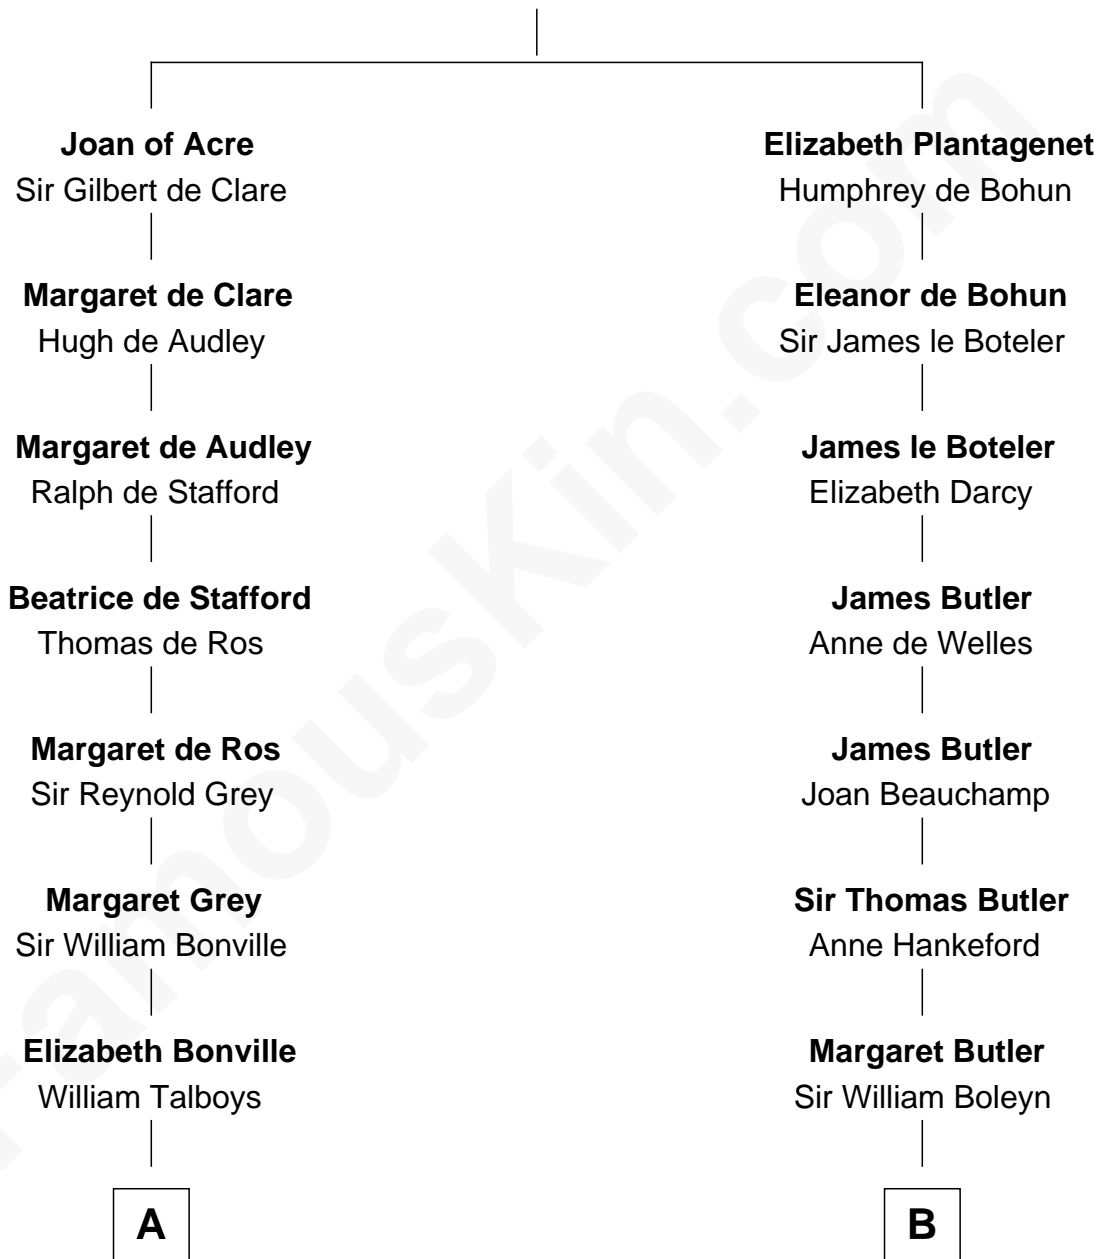

**FamousKin.com**  
**Relationship Chart of**  
**Katharine Hepburn**  
*Movie Actress*

8th cousin 13 times removed of

**Anne Boleyn**  
*2nd Wife of King Henry VIII*

**Eleanor of Castile**  
 Edward I, King of England

**C**

Erastus Spalding

Jennet Mack

Martha Ann Spalding

Leman Benton Garlinghouse

Caroline Garlinghouse

Alfred Augustus Houghton

Katharine Martha Houghton

Thomas Norval Hepburn

Katharine Hepburn

*Movie Actress*

FamousKin.com