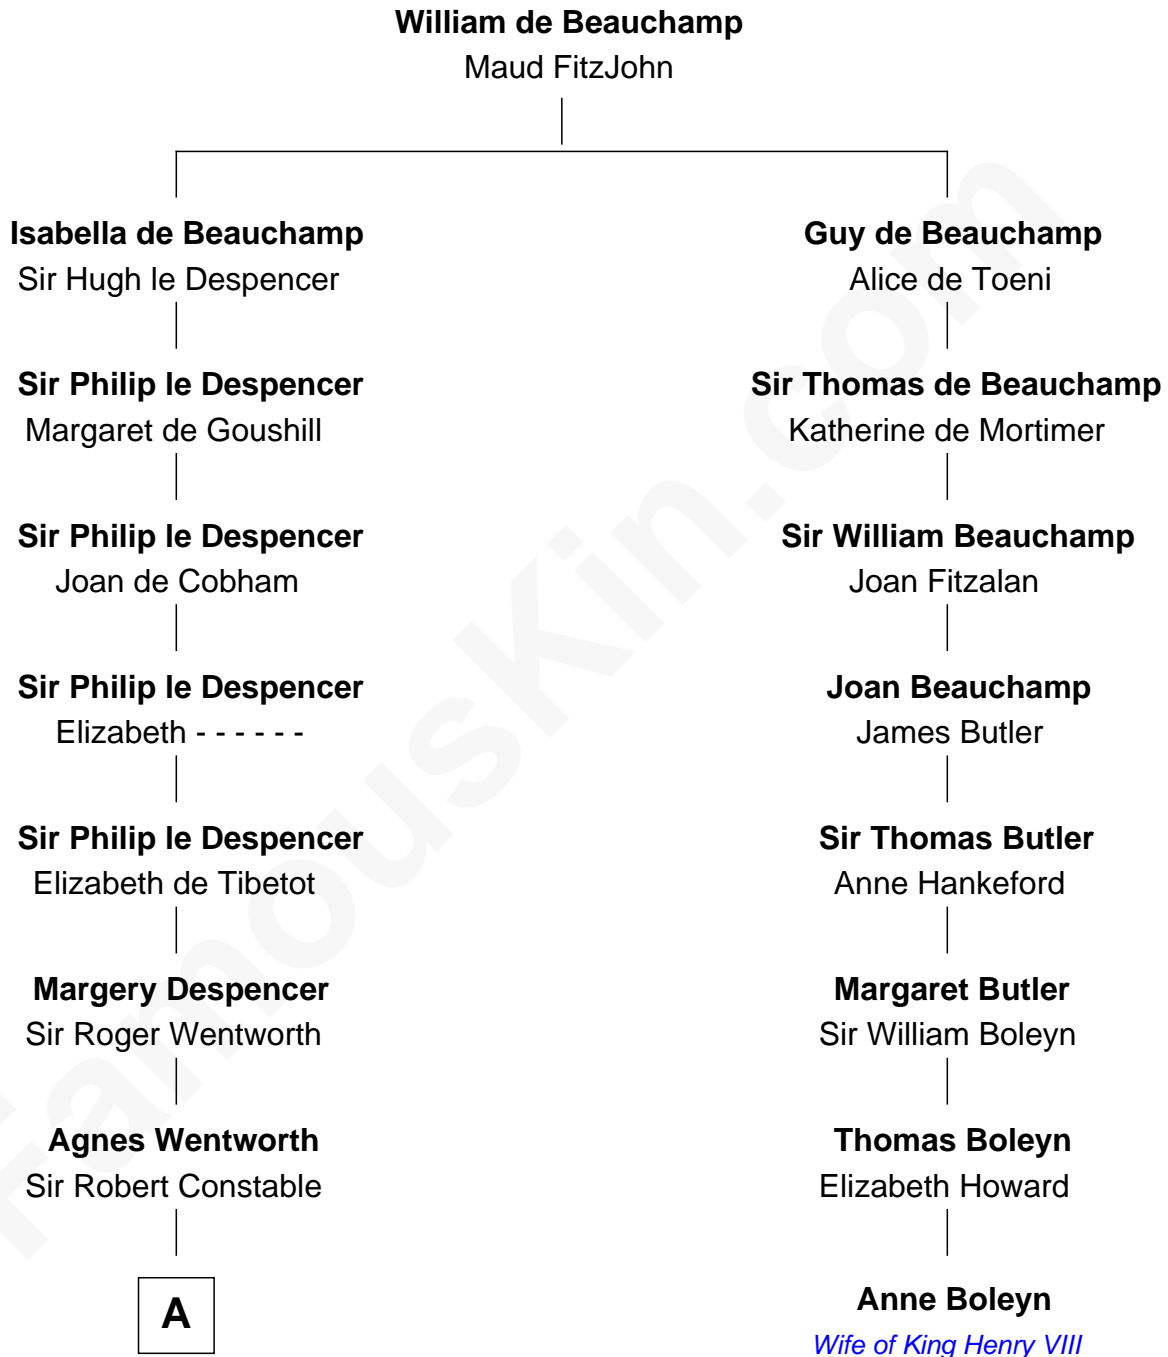

**FamousKin.com**  
**Relationship Chart of**  
**Katharine Hepburn**  
*Movie Actress*

7th cousin 14 times removed of

**Anne Boleyn**  
*2nd Wife of King Henry VIII*

**B**

Erastus Spalding

Jennet Mack

Martha Ann Spalding

Leman Benton Garlinghouse

Caroline Garlinghouse

Alfred Augustus Houghton

Katharine Martha Houghton

Thomas Norval Hepburn

Katharine Hepburn

*Movie Actress*