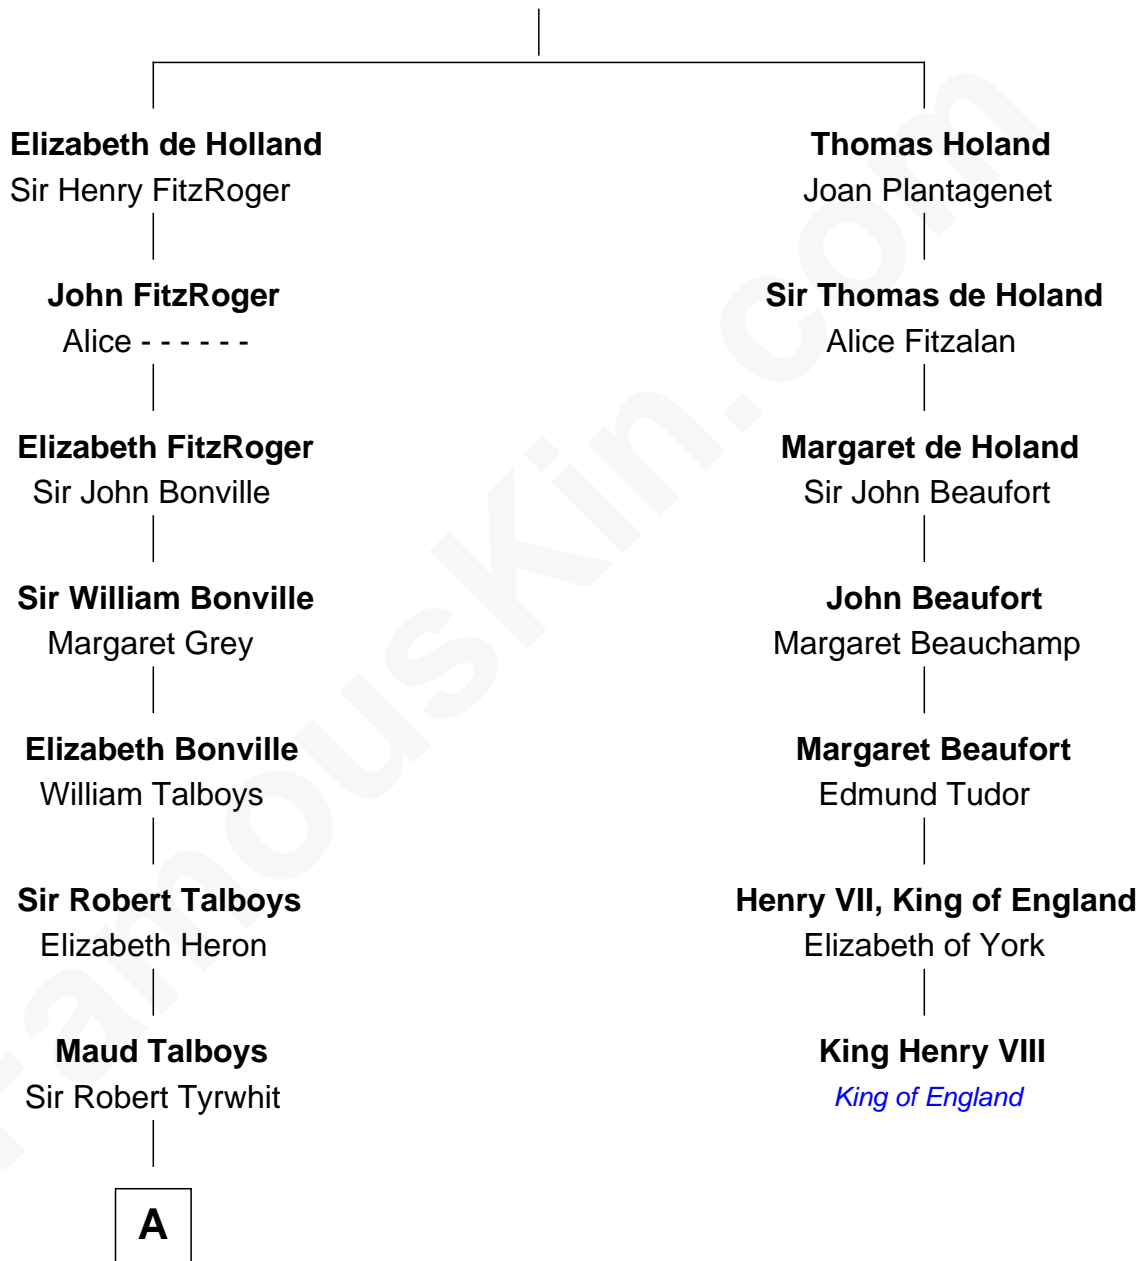

FamousKin.com
Relationship Chart of
Katharine Hepburn
Movie Actress

6th cousin 13 times removed of
King Henry VIII
King of England

Sir Robert de Holland
 Maude la Zouche

B

—
Caroline Garlinghouse
Alfred Augustus Houghton

—
Katharine Martha Houghton
Thomas Norval Hepburn

—
Katharine Hepburn
Movie Actress

FamousKin.com