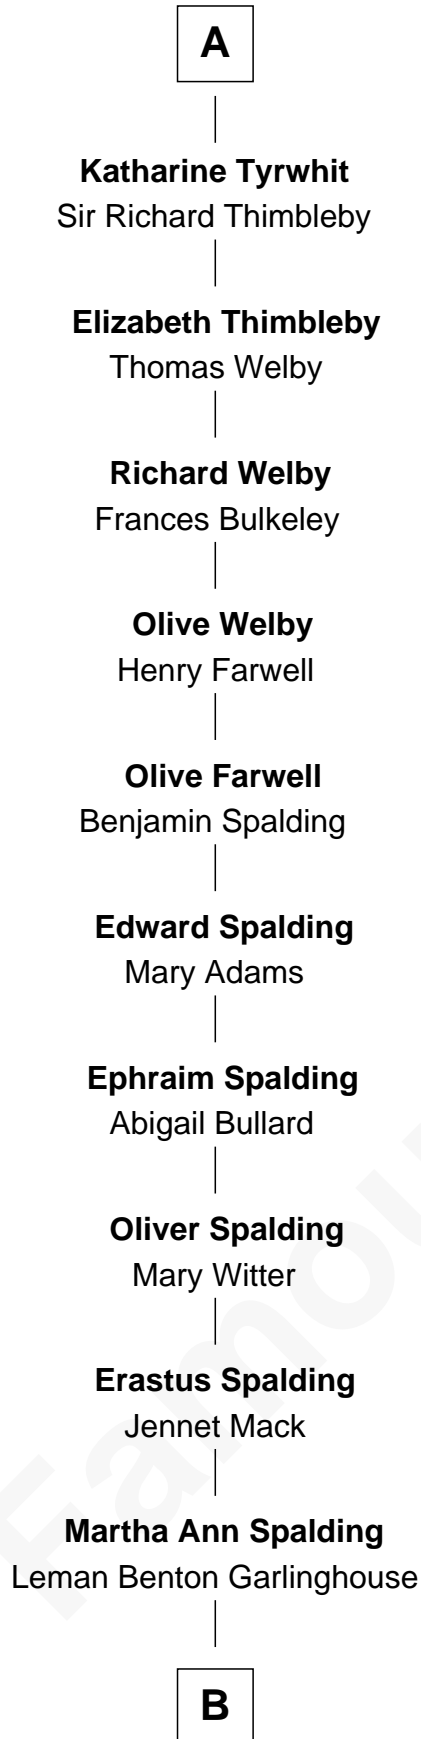

FamousKin.com
Relationship Chart of
Katharine Hepburn
Movie Actress

6th cousin 13 times removed of
King Henry VIII
King of England

Sir Robert de Holland
 Maude la Zouche

B

—
Caroline Garlinghouse
Alfred Augustus Houghton

—
Katharine Martha Houghton
Thomas Norval Hepburn

—
Katharine Hepburn
Movie Actress

FamousKin.com