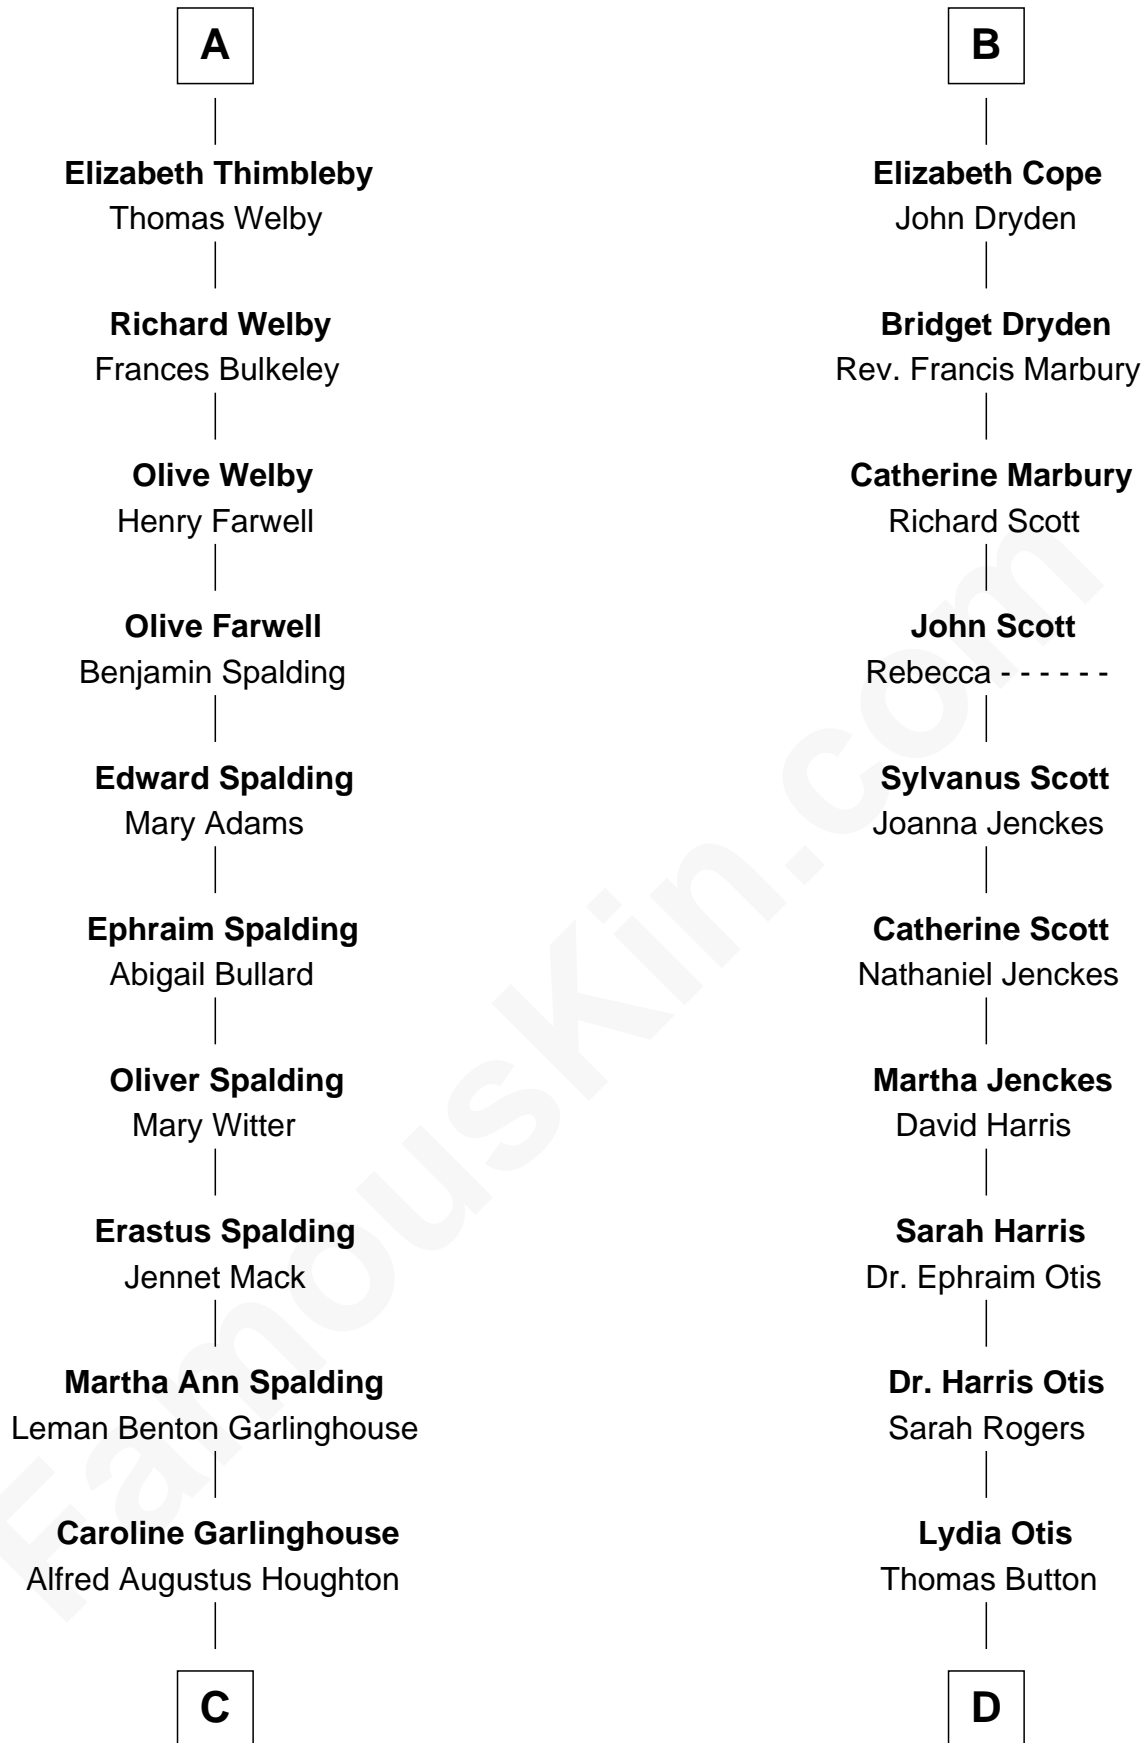

FamousKin.com
Relationship Chart of
Katharine Hepburn
Movie Actress

18th cousin 1 time removed of
Willis Carrier
Inventor of Air Conditioning

C

Katharine Martha Houghton

Thomas Norval Hepburn

Katharine Hepburn