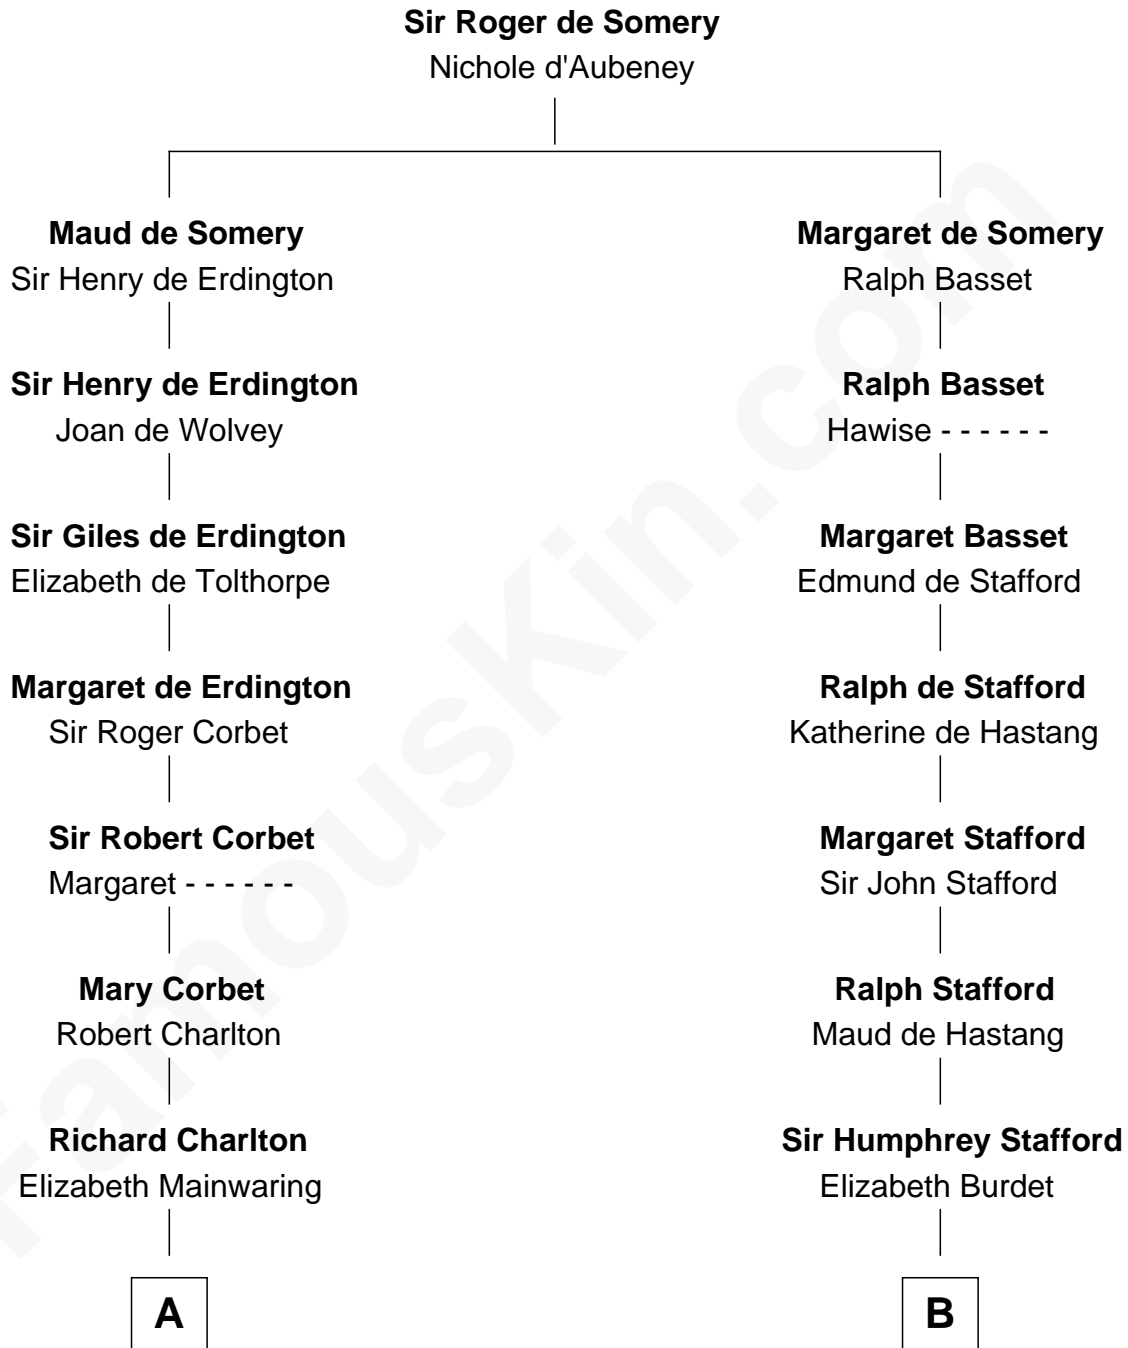

FamousKin.com
Relationship Chart of
Katharine Hepburn
Movie Actress

19th cousin 1 time removed of
Samuel Ward King
15th Governor of Rhode Island

C

Martha Ann Spalding
Leman Benton Garlinghouse

Caroline Garlinghouse
Alfred Augustus Houghton

Katharine Martha Houghton
Thomas Norval Hepburn

Katharine Hepburn
Movie Actress

D

Mercy Green
John Walton

Welthian Walton
William Borden King

Samuel Ward King
15th Governor of Rhode Island

FamousKin.com