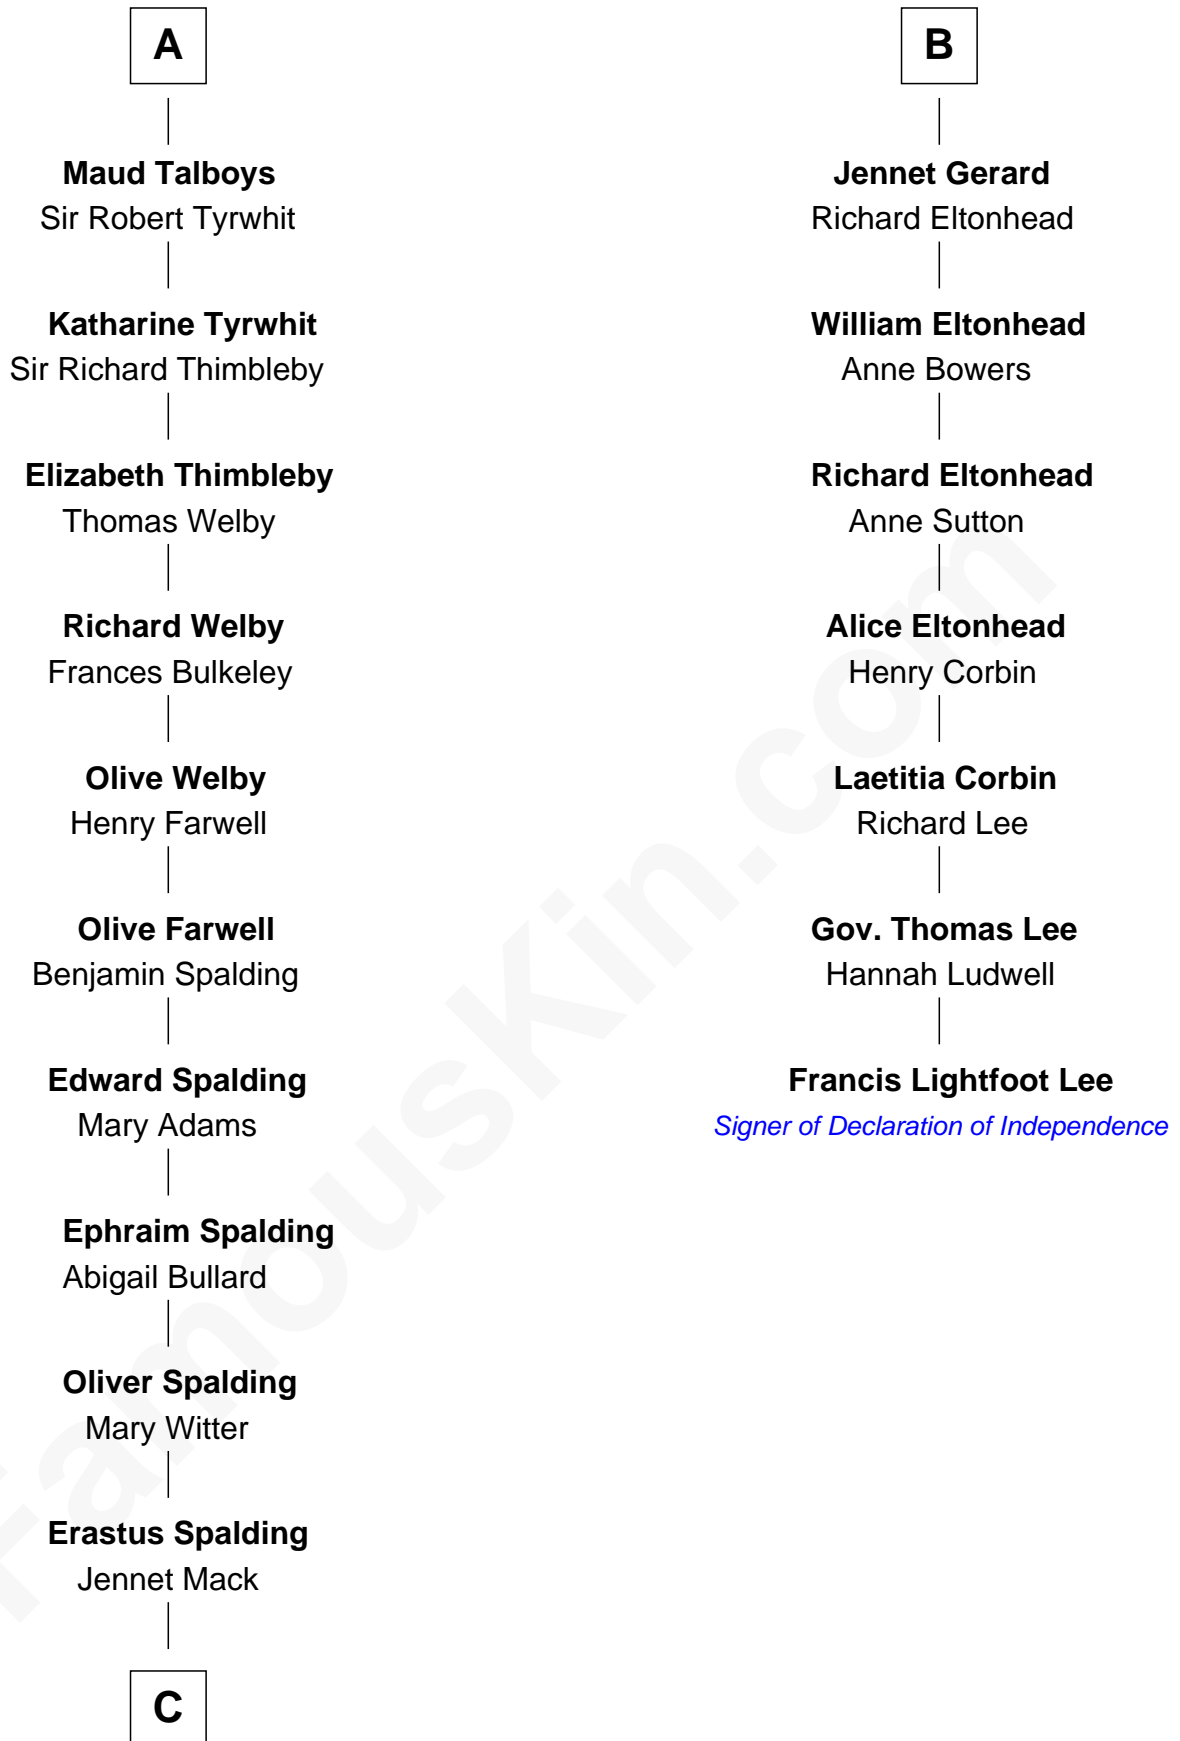

FamousKin.com
Relationship Chart of
Katharine Hepburn
Movie Actress

13th cousin 7 times removed of

Francis Lightfoot Lee
Signer of the Declaration of Independence

C

—
Martha Ann Spalding
Leman Benton Garlinghouse

—
Caroline Garlinghouse
Alfred Augustus Houghton

—
Katharine Martha Houghton
Thomas Norval Hepburn

—
Katharine Hepburn
Movie Actress

FamousKin.com