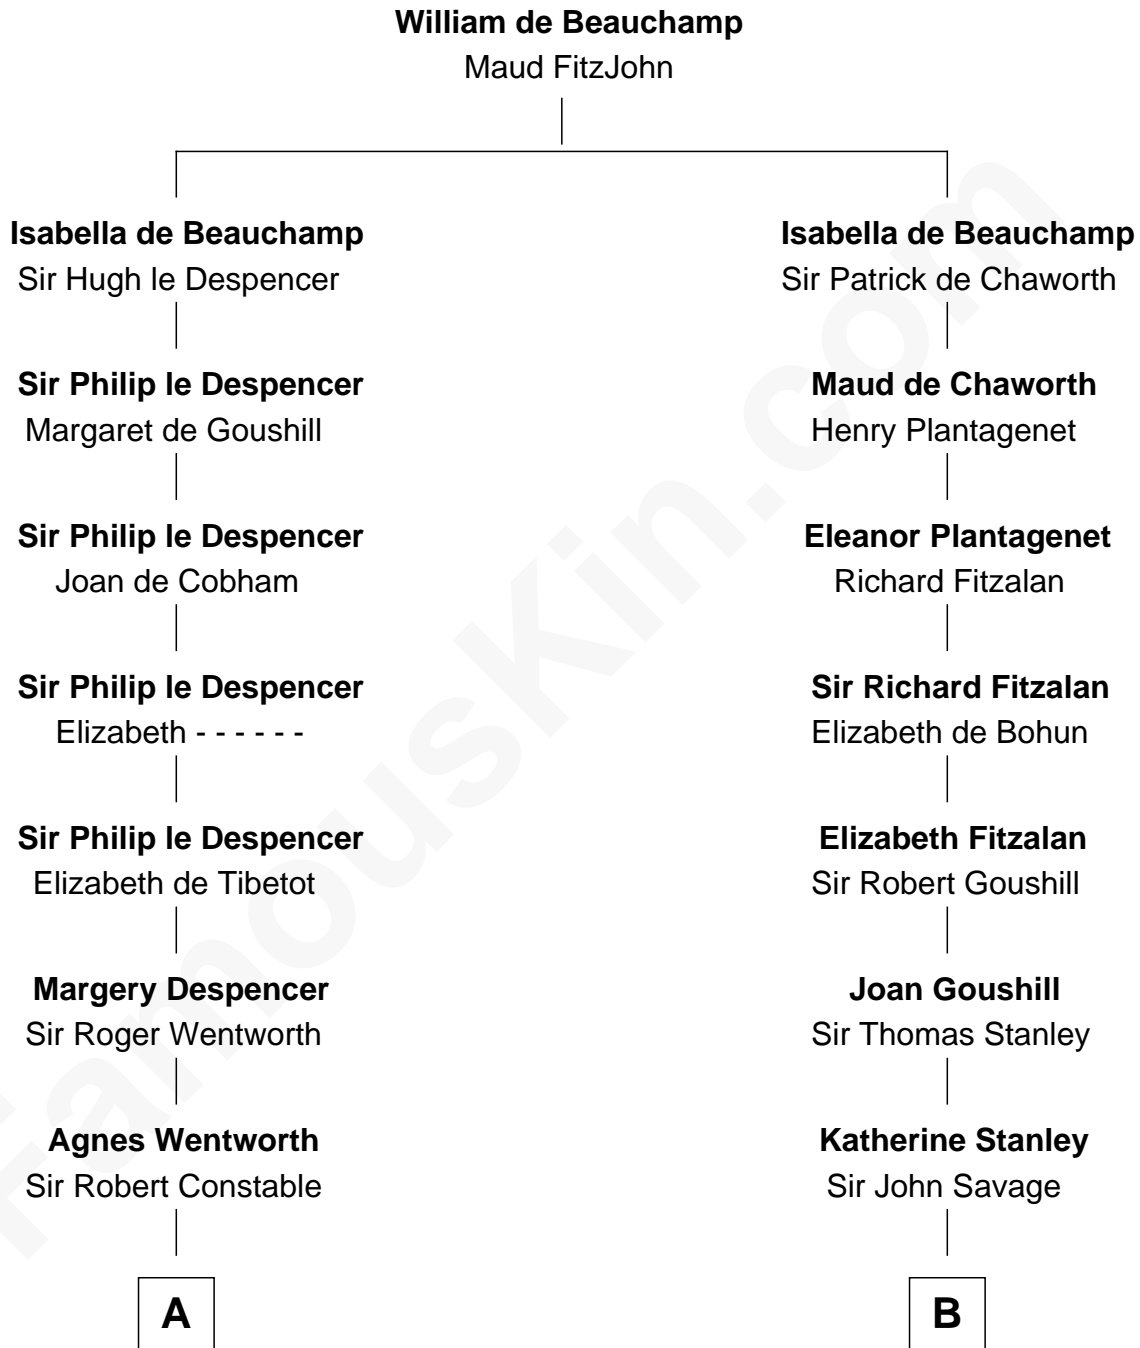

**FamousKin.com**  
**Relationship Chart of**  
**Katharine Hepburn**  
*Movie Actress*

15th cousin 6 times removed of

**Francis Lightfoot Lee**  
*Signer of the Declaration of Independence*

**C**

Erastus Spalding

Jennet Mack

Martha Ann Spalding

Leman Benton Garlinghouse

Caroline Garlinghouse

Alfred Augustus Houghton

Katharine Martha Houghton

Thomas Norval Hepburn

Katharine Hepburn