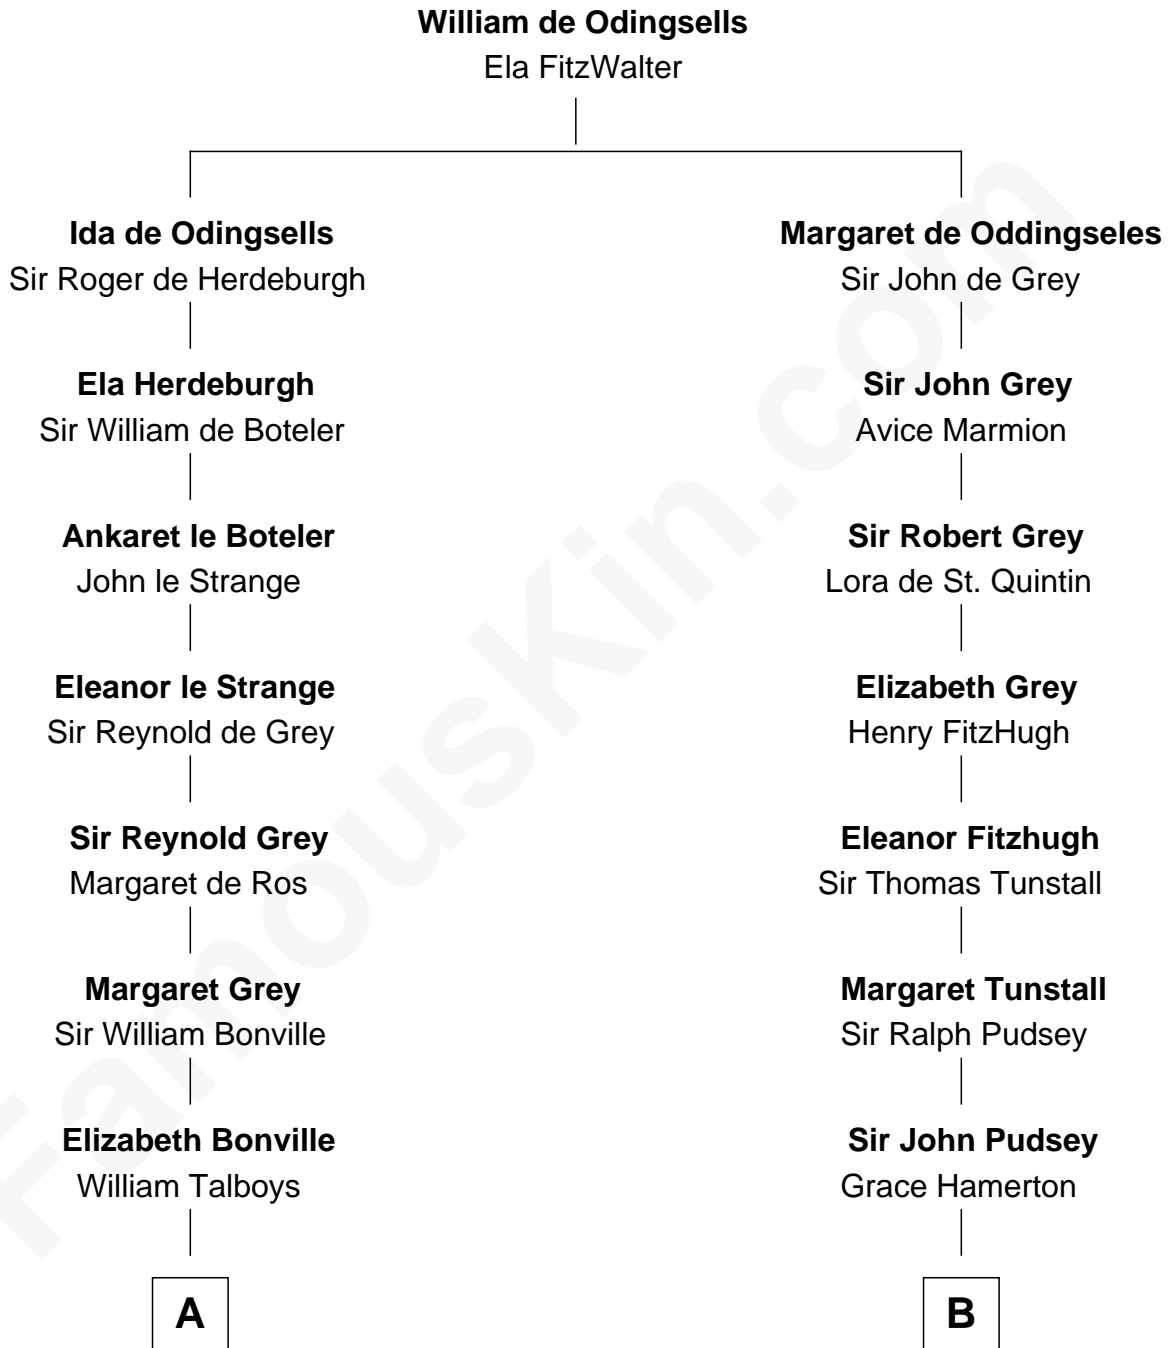

FamousKin.com
Relationship Chart of
Katharine Hepburn
Movie Actress

17th cousin 4 times removed of

Francis Lightfoot Lee
Signer of the Declaration of Independence

C

Erastus Spalding

Jennet Mack

Martha Ann Spalding

Leman Benton Garlinghouse

Caroline Garlinghouse

Alfred Augustus Houghton

Katharine Martha Houghton

Thomas Norval Hepburn

Katharine Hepburn

Movie Actress

FamousKin.com