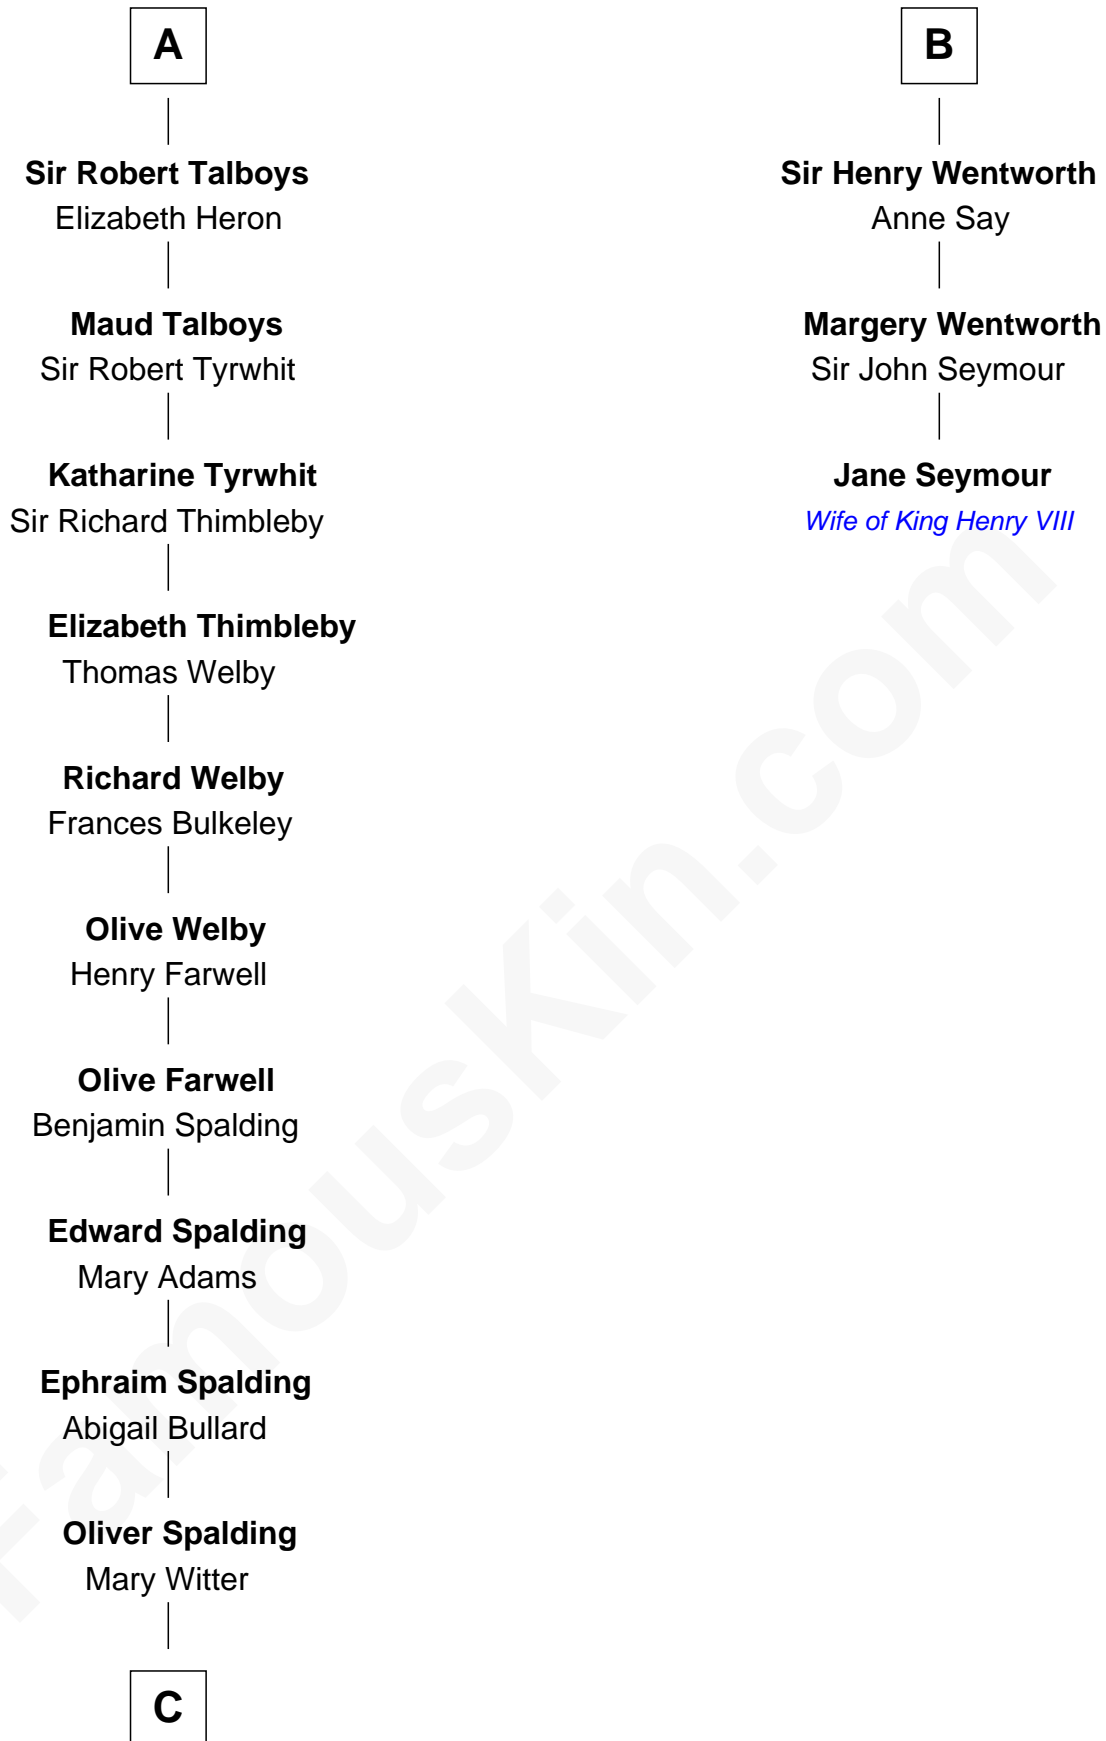

FamousKin.com
Relationship Chart of
Katharine Hepburn
Movie Actress

9th cousin 12 times removed of

Jane Seymour
3rd Wife of King Henry VIII

C

Erastus Spalding

Jennet Mack

Martha Ann Spalding

Leman Benton Garlinghouse

Caroline Garlinghouse

Alfred Augustus Houghton

Katharine Martha Houghton

Thomas Norval Hepburn

Katharine Hepburn

Movie Actress

FamousKin.com