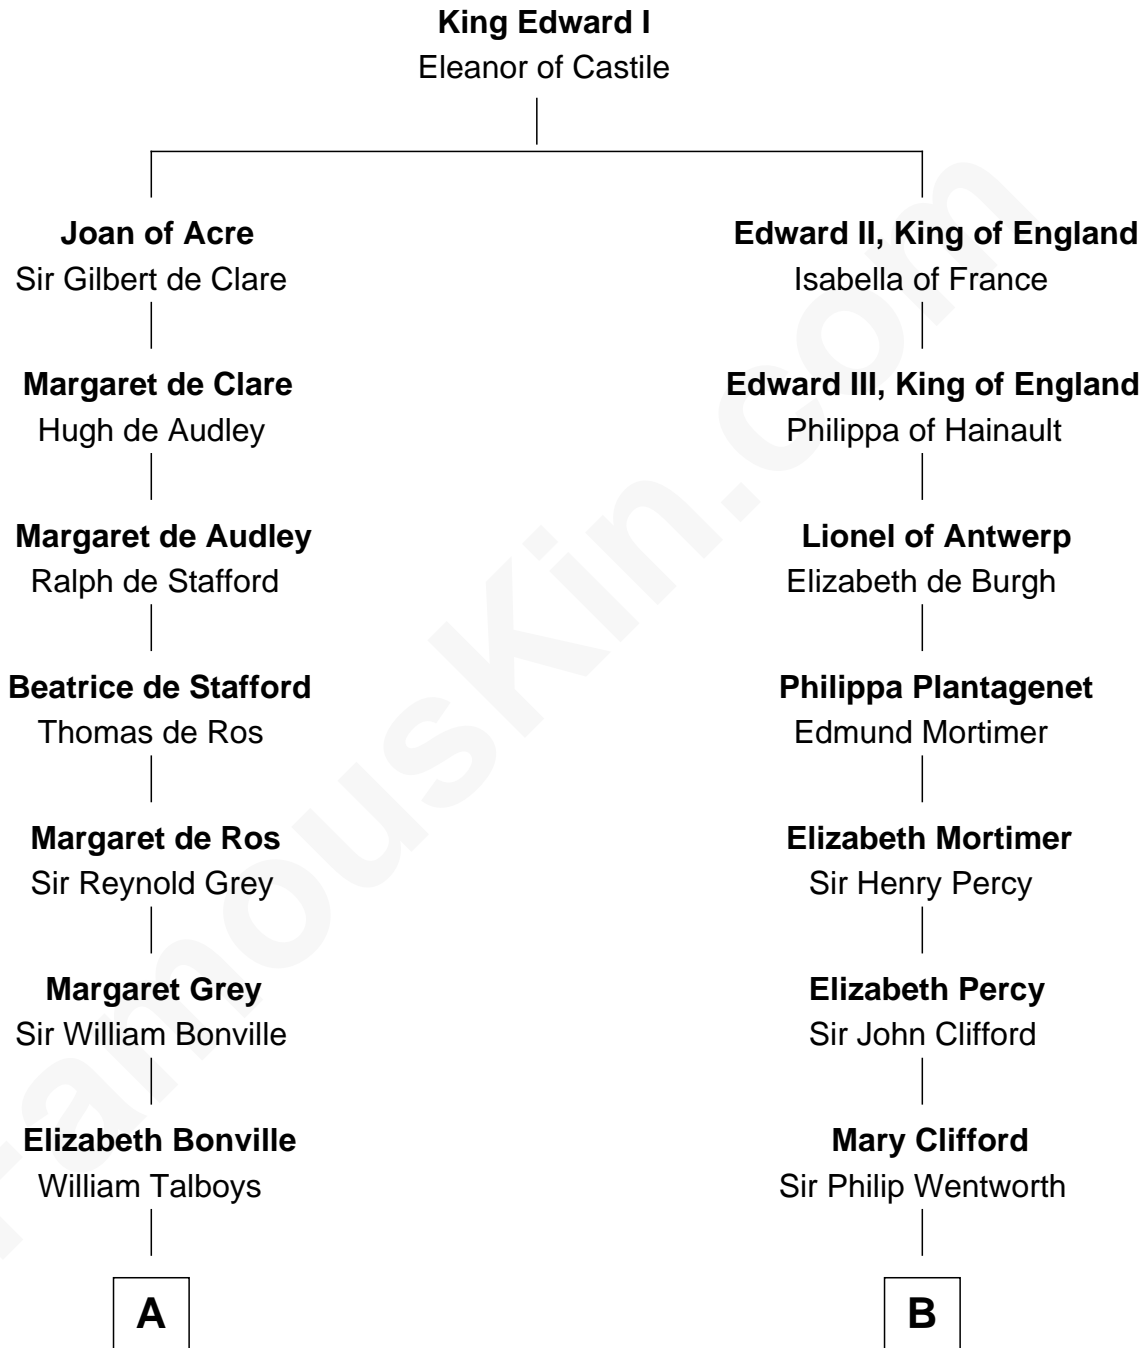

FamousKin.com
Relationship Chart of
Katharine Hepburn
Movie Actress

9th cousin 12 times removed of

Jane Seymour
3rd Wife of King Henry VIII

C

Erastus Spalding

Jennet Mack

Martha Ann Spalding

Leman Benton Garlinghouse

Caroline Garlinghouse

Alfred Augustus Houghton

Katharine Martha Houghton

Thomas Norval Hepburn

Katharine Hepburn

Movie Actress

FamousKin.com