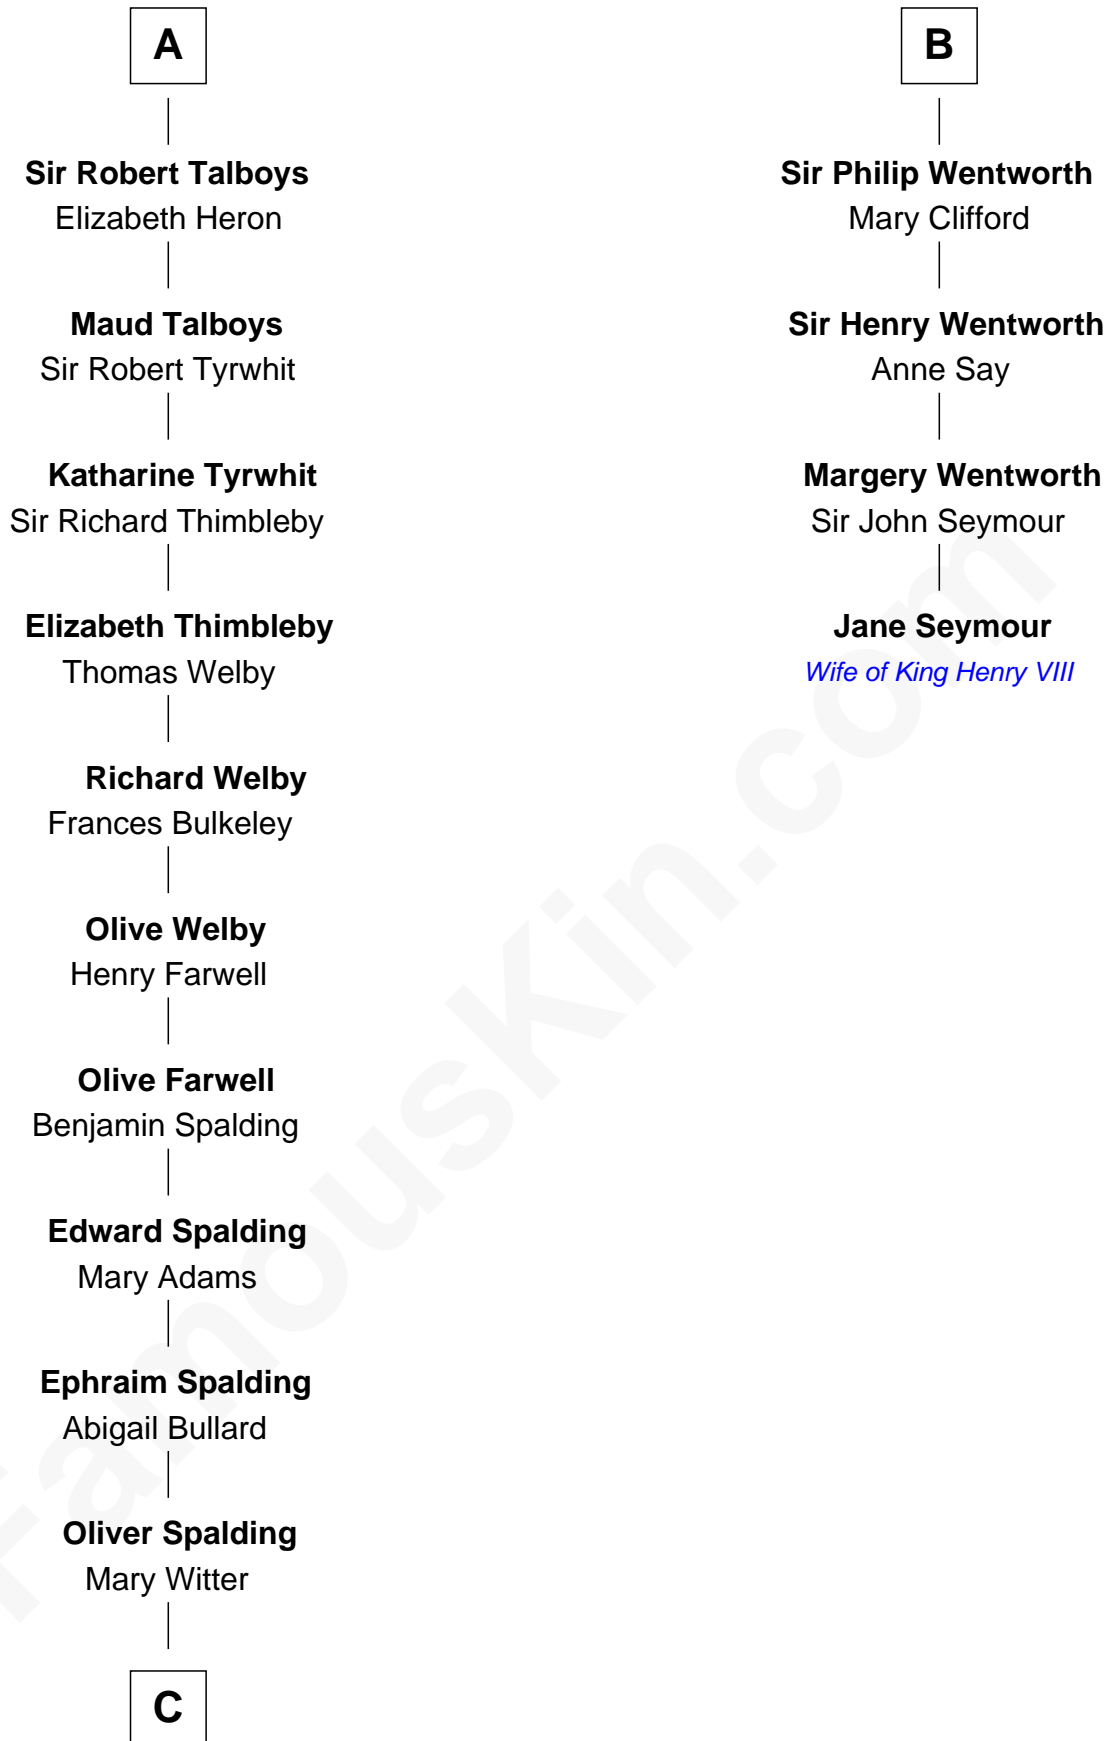

FamousKin.com
Relationship Chart of
Katharine Hepburn
Movie Actress

10th cousin 11 times removed of
Jane Seymour
3rd Wife of King Henry VIII

C

Erastus Spalding

Jennet Mack

Martha Ann Spalding

Leman Benton Garlinghouse

Caroline Garlinghouse

Alfred Augustus Houghton

Katharine Martha Houghton

Thomas Norval Hepburn

Katharine Hepburn

Movie Actress

FamousKin.com