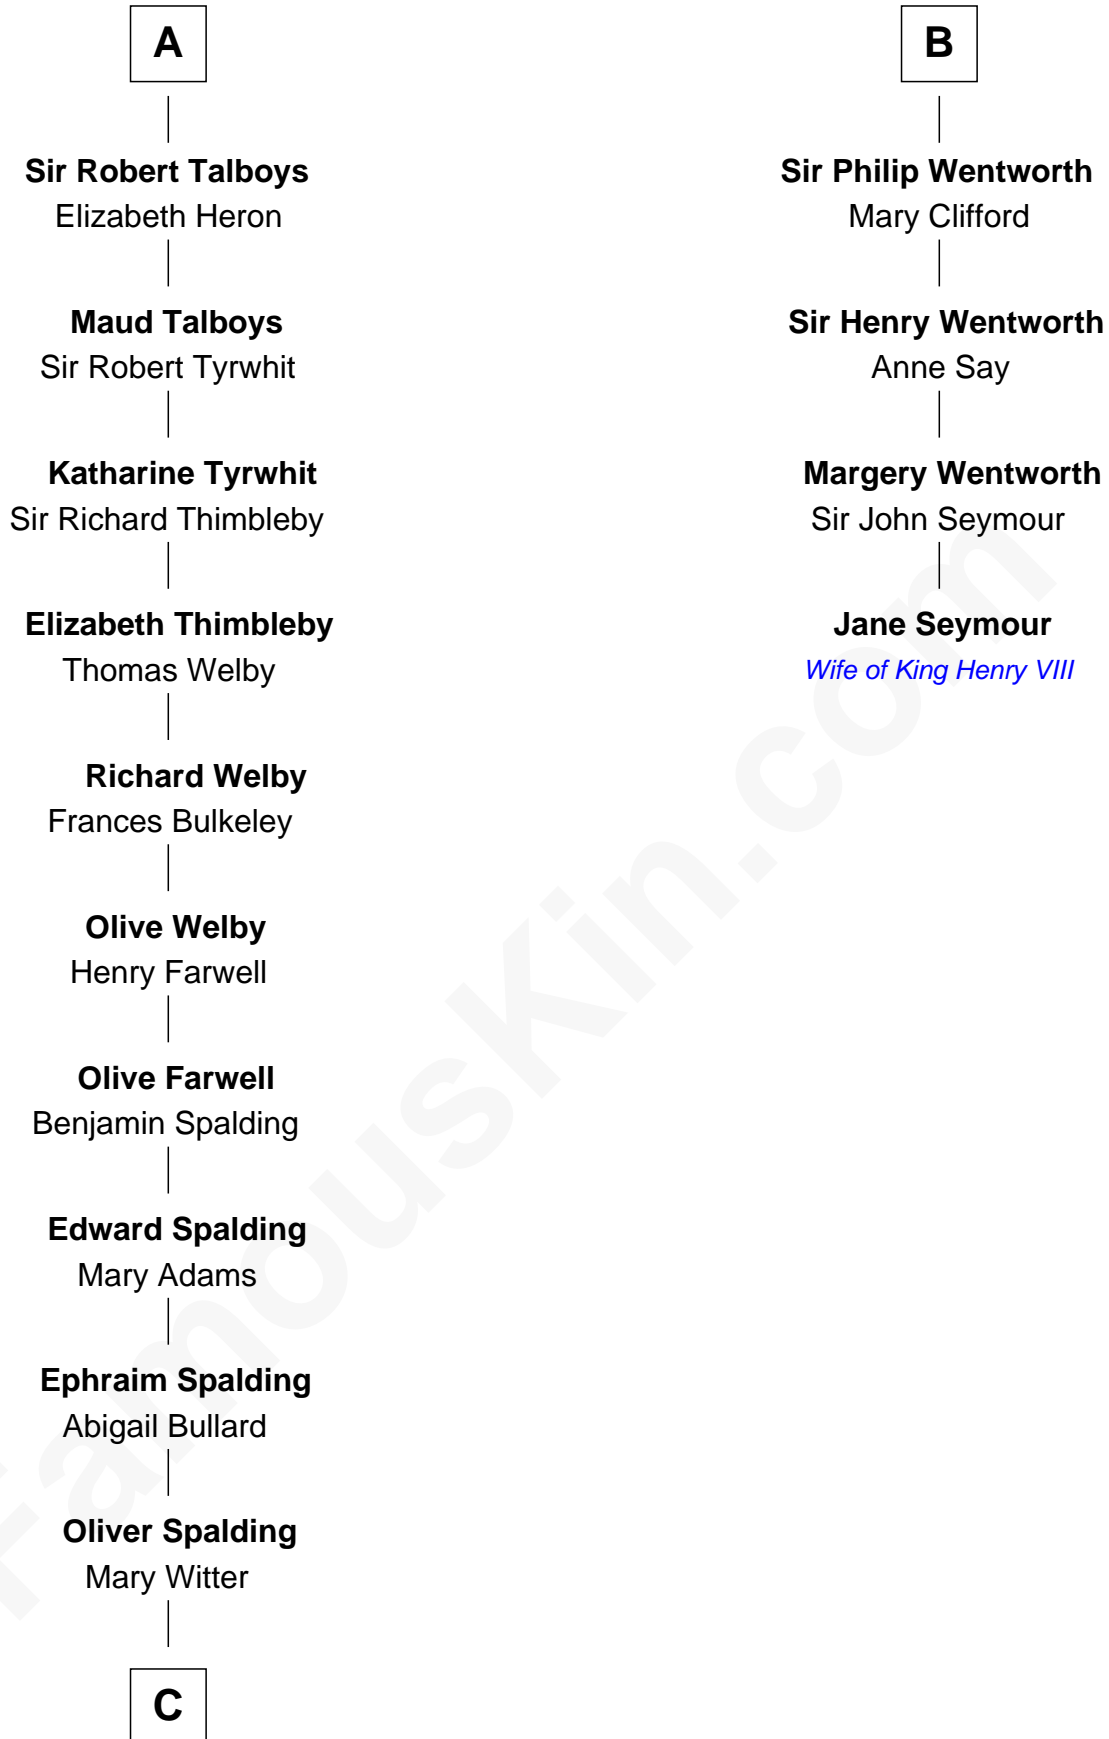

FamousKin.com
Relationship Chart of
Katharine Hepburn
Movie Actress

10th cousin 11 times removed of
Jane Seymour
3rd Wife of King Henry VIII

C

Erastus Spalding

Jennet Mack

Martha Ann Spalding

Leman Benton Garlinghouse

Caroline Garlinghouse

Alfred Augustus Houghton

Katharine Martha Houghton

Thomas Norval Hepburn

Katharine Hepburn

Movie Actress

FamousKin.com