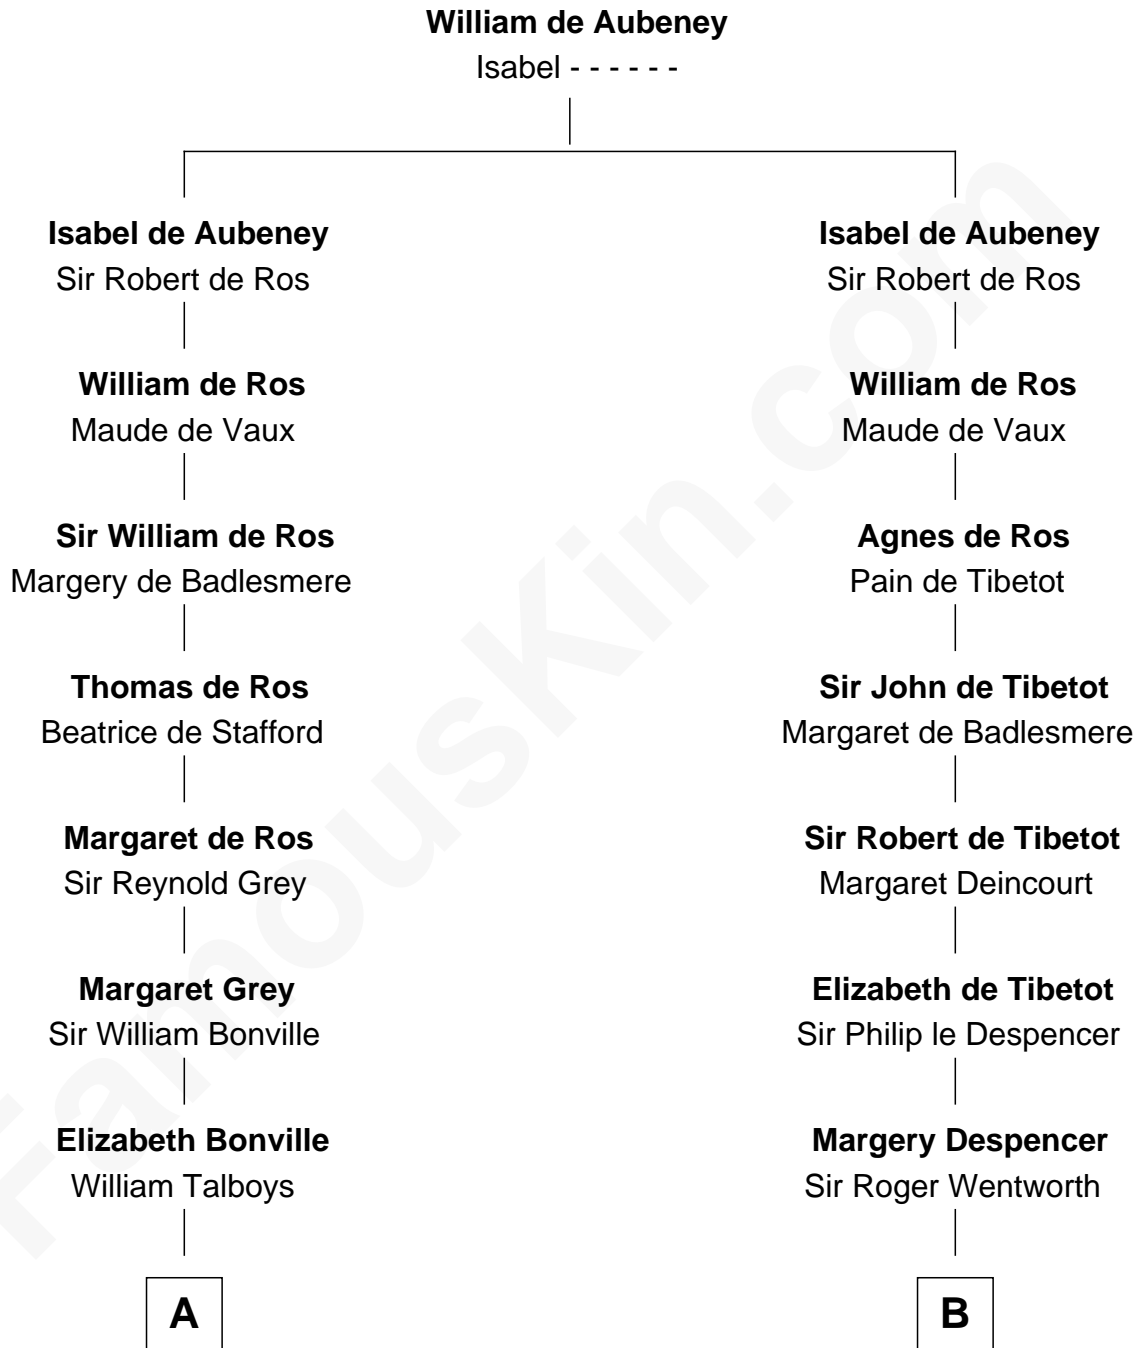

FamousKin.com
Relationship Chart of
Katharine Hepburn
Movie Actress

10th cousin 11 times removed of
Jane Seymour
3rd Wife of King Henry VIII

C

Erastus Spalding

Jennet Mack

Martha Ann Spalding

Leman Benton Garlinghouse

Caroline Garlinghouse

Alfred Augustus Houghton

Katharine Martha Houghton

Thomas Norval Hepburn

Katharine Hepburn

Movie Actress

FamousKin.com