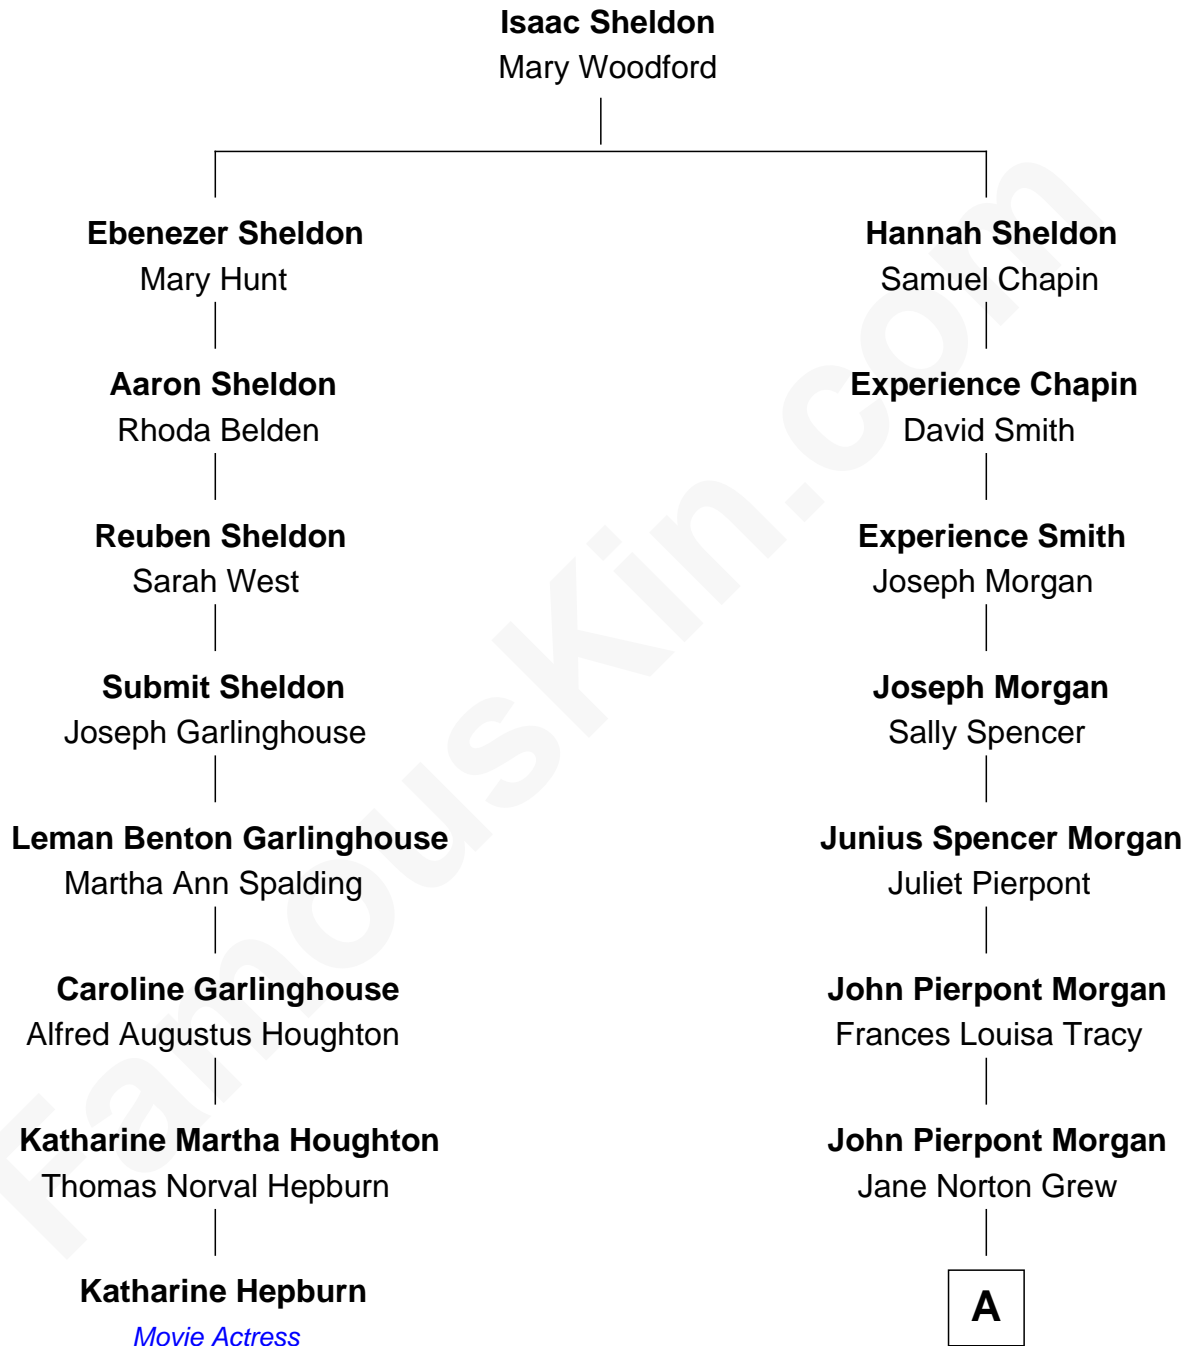

FamousKin.com
Relationship Chart of
Katharine Hepburn
Movie Actress

7th cousin 1 time removed of

John Adams Morgan
1952 Olympic Sailing Gold Medalist

A

Henry Sturgis Morgan
Catherine Frances Lovering Adams