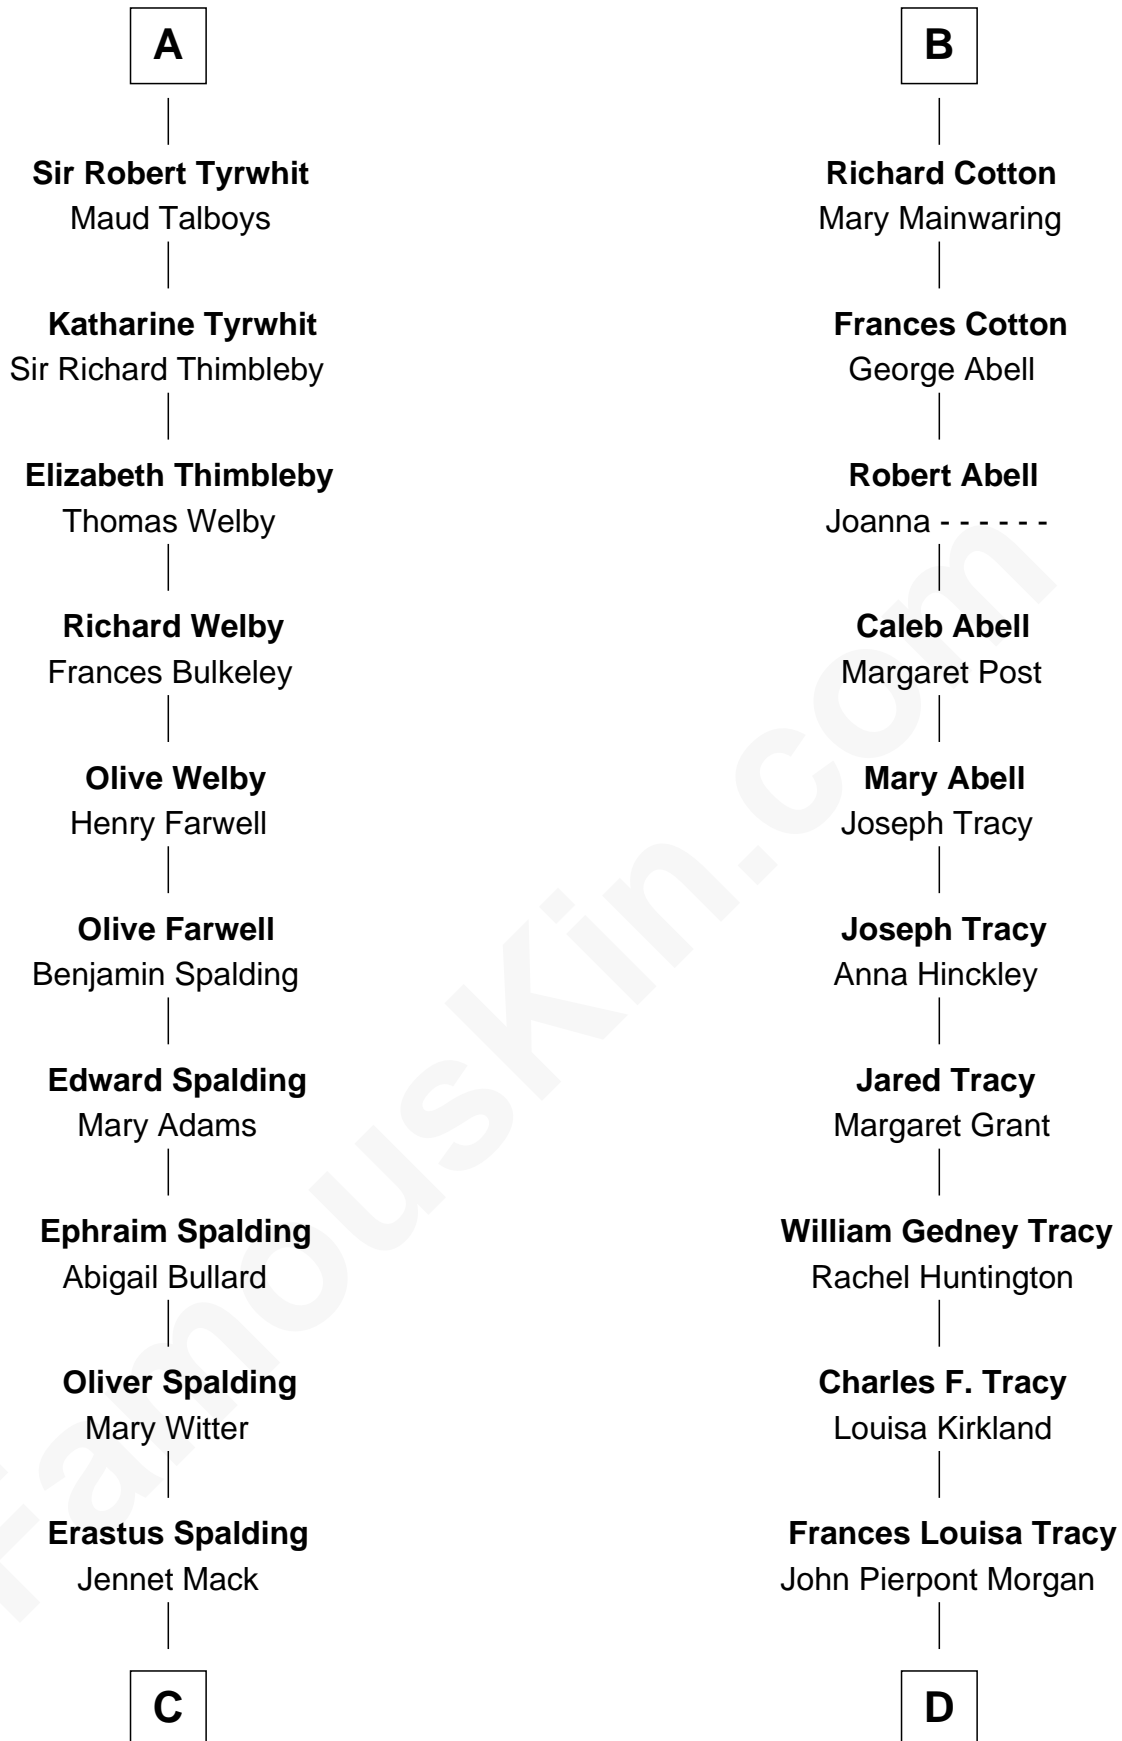

FamousKin.com
Relationship Chart of
Katharine Hepburn
Movie Actress

19th cousin 1 time removed of

John Adams Morgan
1952 Olympic Sailing Gold Medalist

FamousKin.com