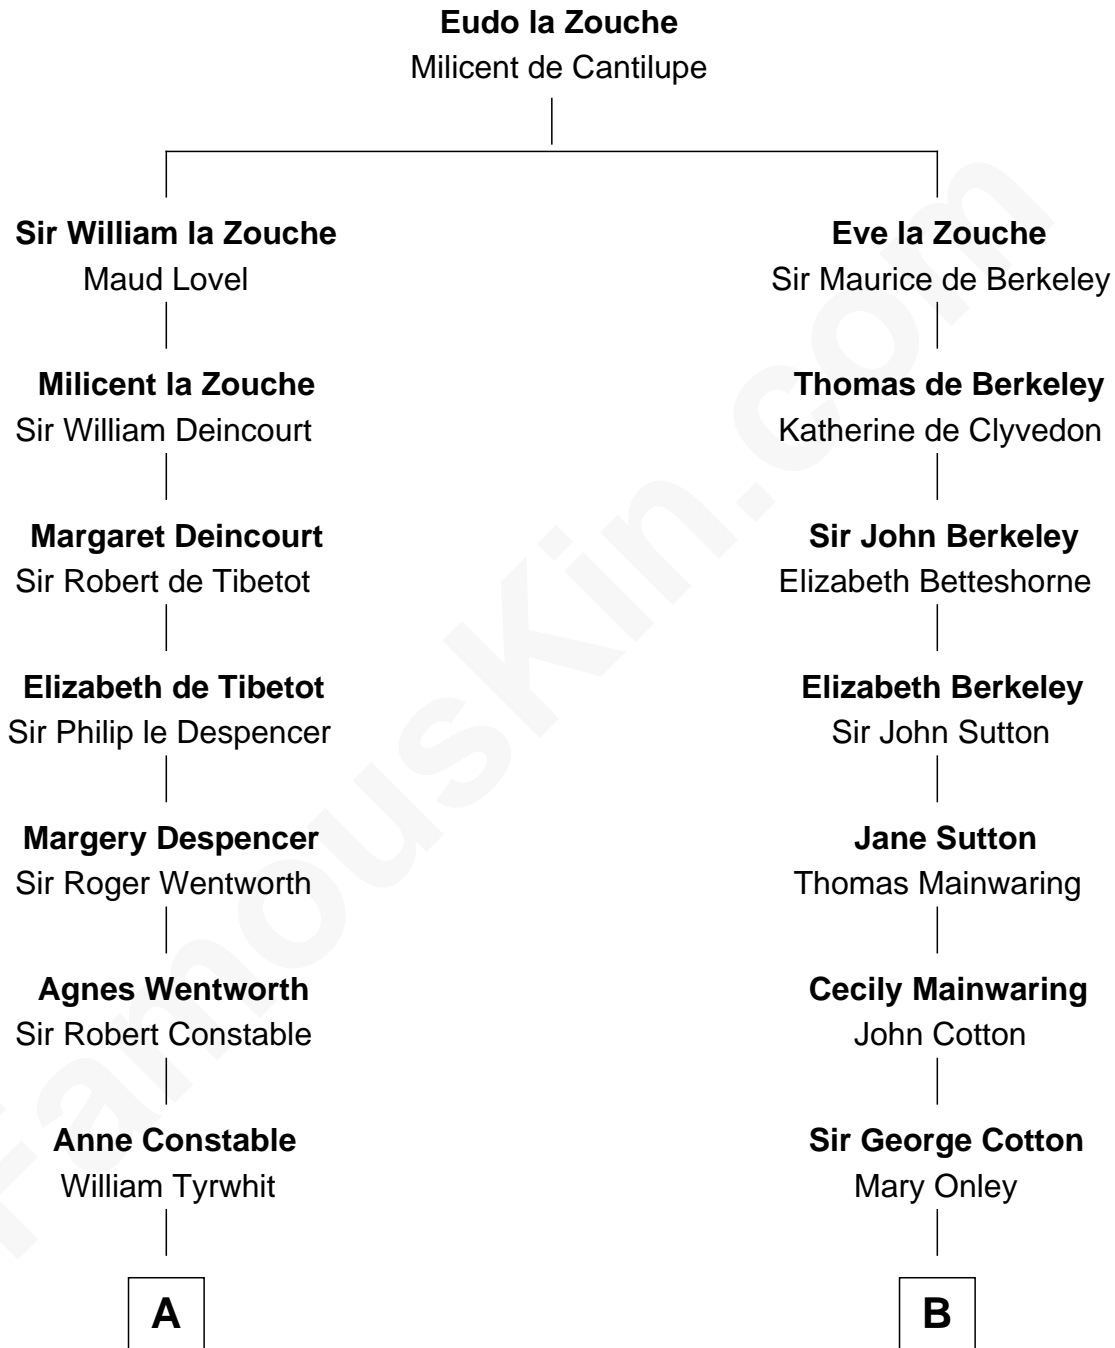

FamousKin.com
Relationship Chart of
Katharine Hepburn
Movie Actress

19th cousin 1 time removed of

John Adams Morgan
1952 Olympic Sailing Gold Medalist

FamousKin.com