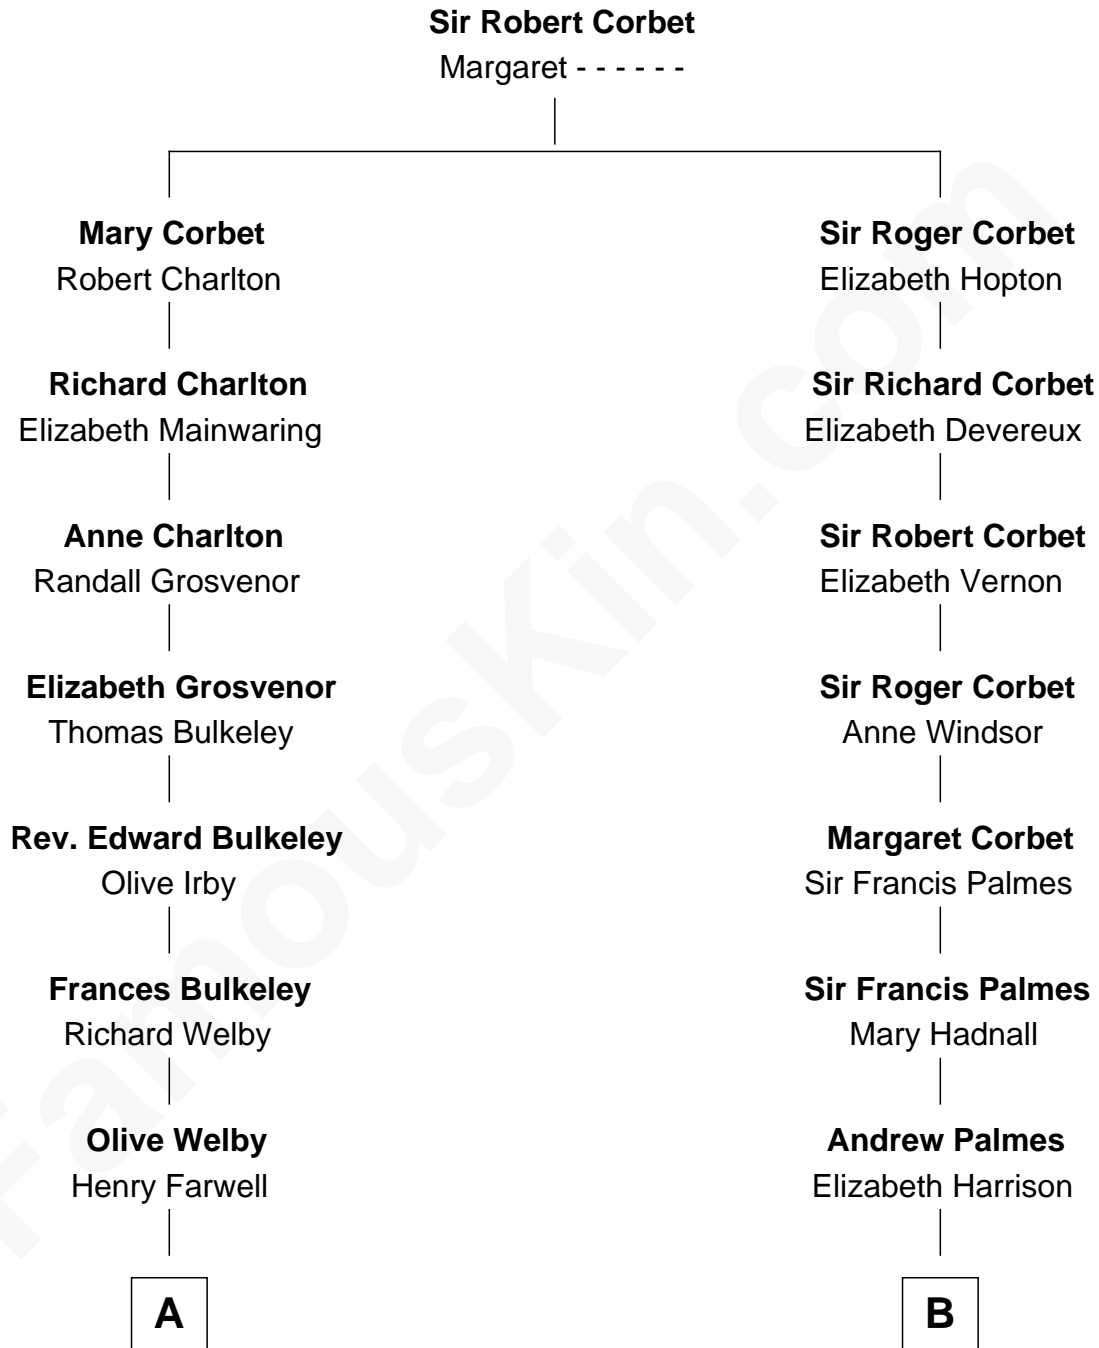

**FamousKin.com**  
**Relationship Chart of**  
**Katharine Hepburn**  
*Movie Actress*

15th cousin 3 times removed of  
**Benedict Cumberbatch**  
*Movie, Television and Stage Actor*

C

Timothy Carlton Congdon Cumberbatch

Wanda Ventham

**Benedict Cumberbatch**

*Movie, Television and Stage Actor*

FamousKin.com