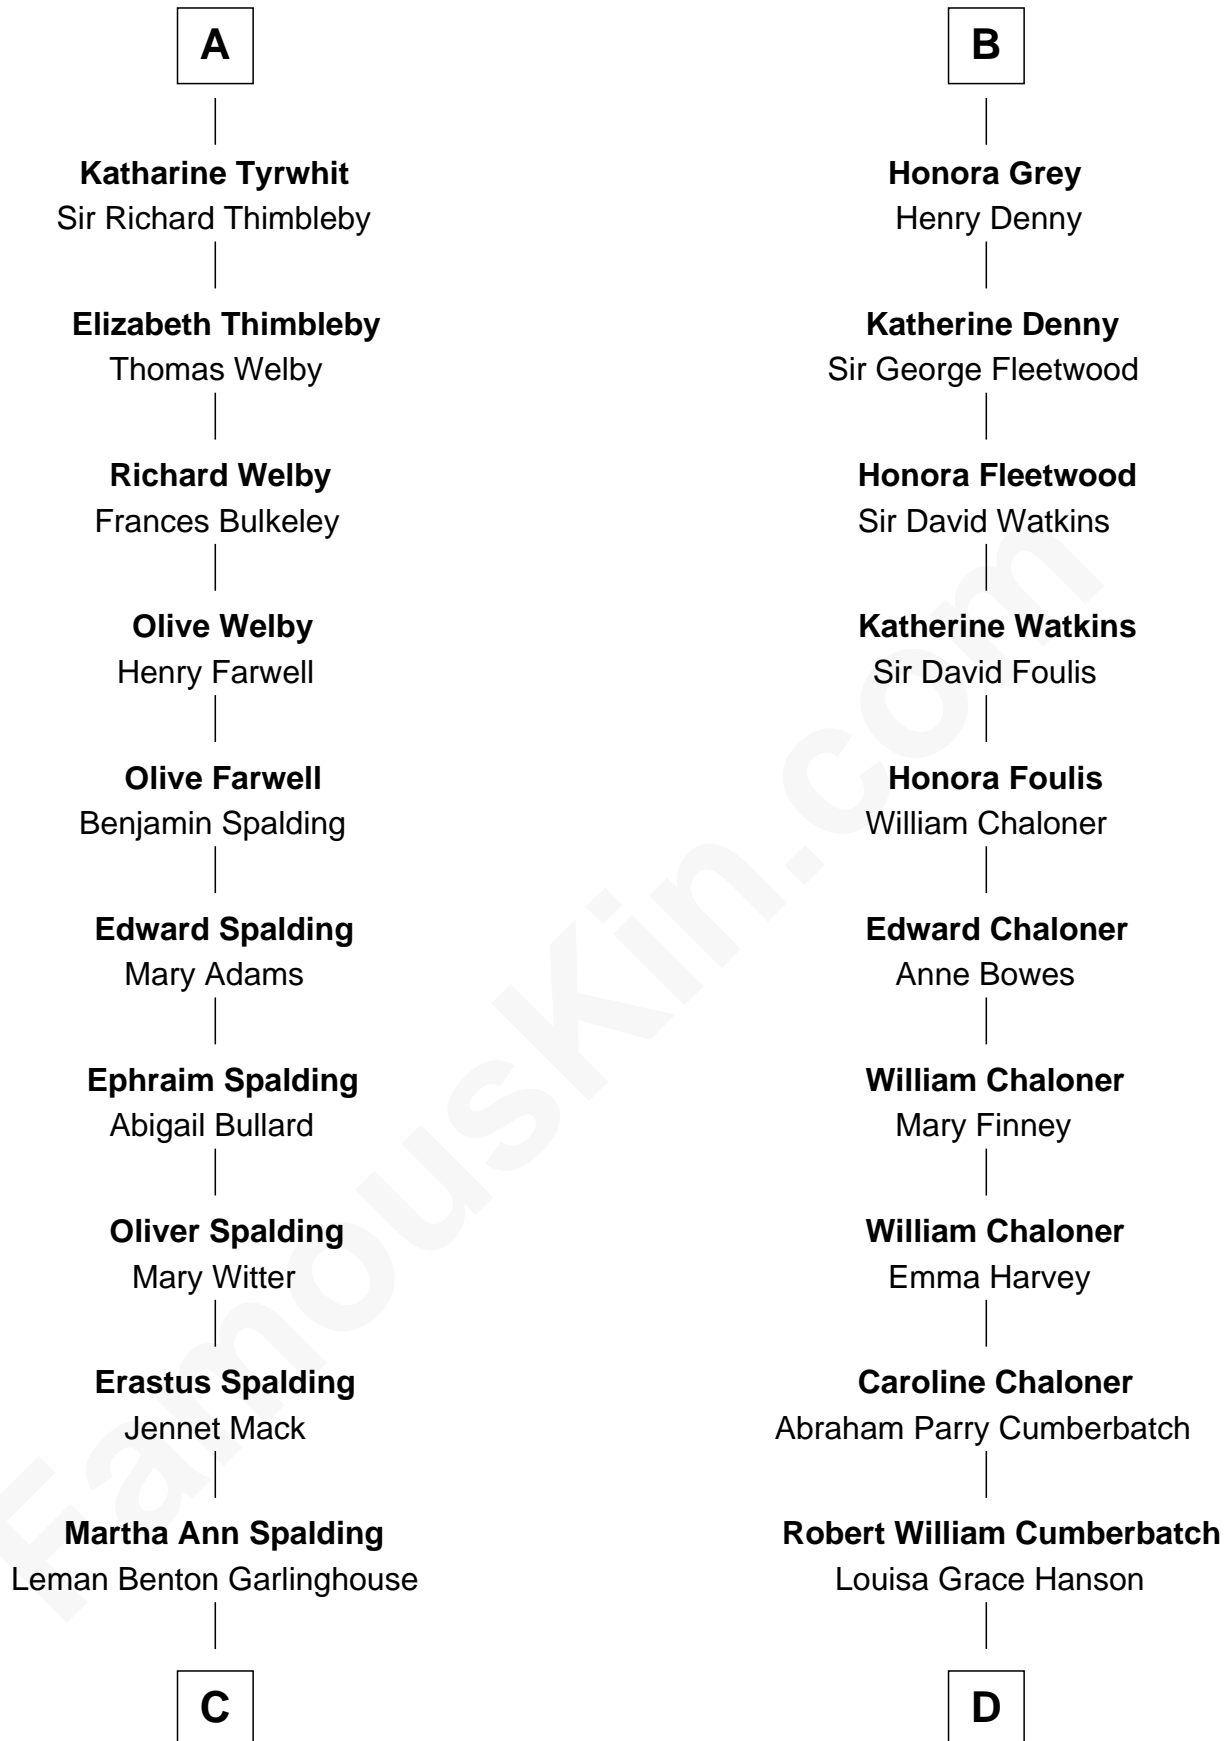

FamousKin.com
Relationship Chart of
Katharine Hepburn
Movie Actress

19th cousin 1 time removed of

Benedict Cumberbatch
Movie, Television and Stage Actor

C

Caroline Garlinghouse
Alfred Augustus Houghton

Katharine Martha Houghton
Thomas Norval Hepburn

Katharine Hepburn
Movie Actress

D

Henry Alfred Cumberbatch
Hélène Gertrude Rees

Henry Carlton Cumberbatch
Pauline Ellen Laing Congdon

Timothy Carlton Congdon Cumberbatch
Wanda Ventham

Benedict Cumberbatch
Movie, Television and Stage Actor