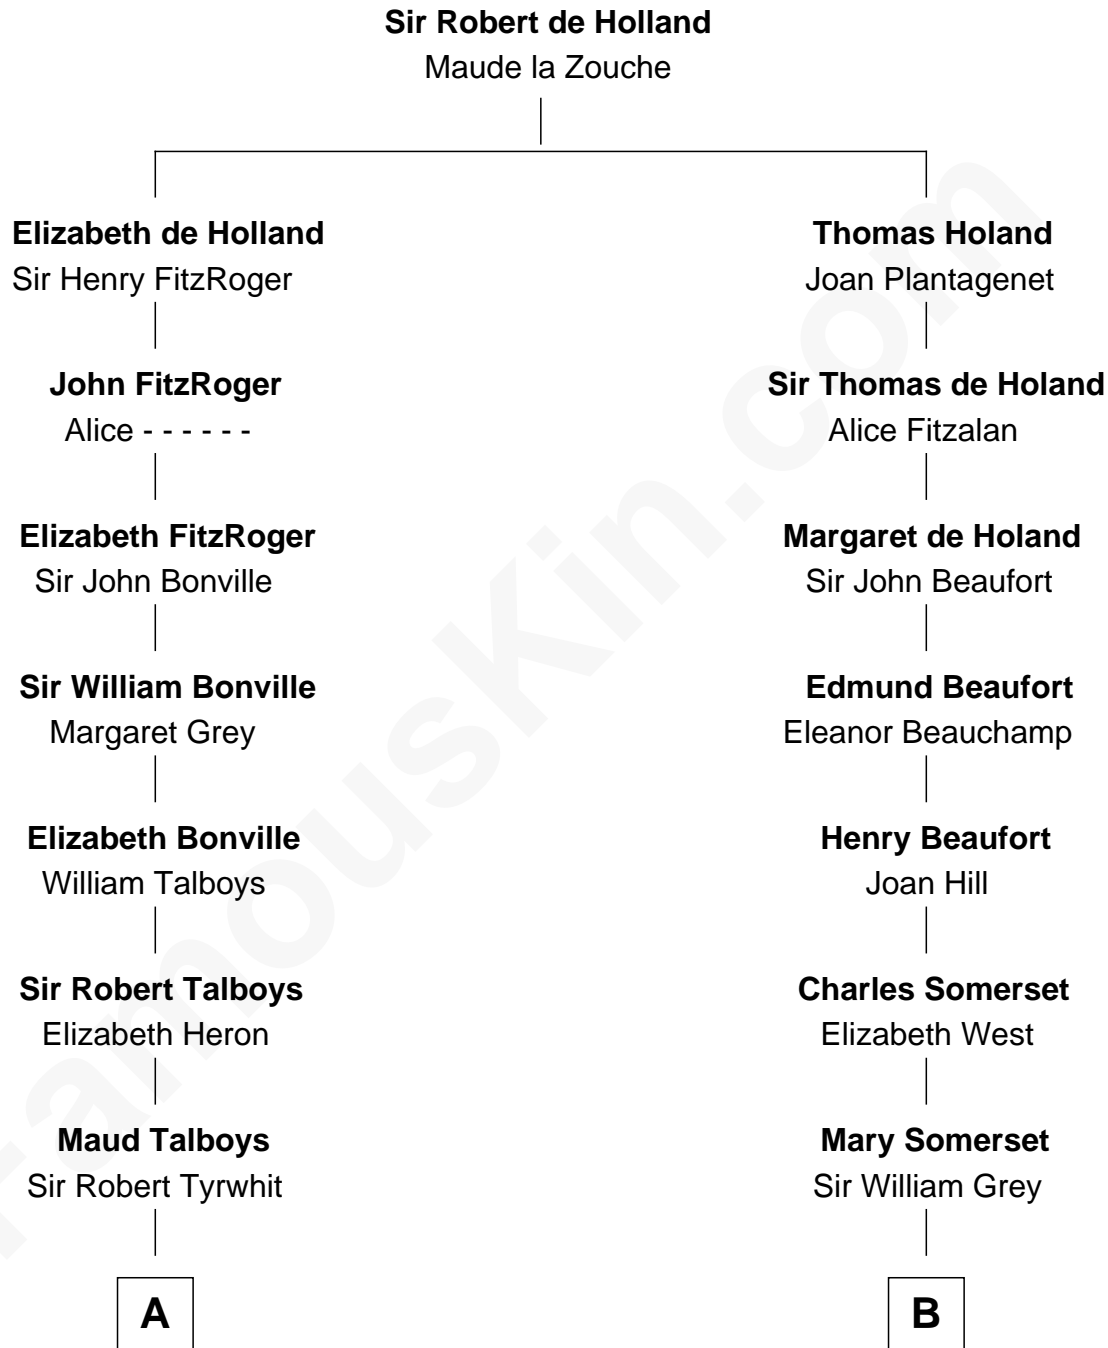

FamousKin.com
Relationship Chart of
Katharine Hepburn
Movie Actress

19th cousin 1 time removed of

Benedict Cumberbatch
Movie, Television and Stage Actor

C

Caroline Garlinghouse
Alfred Augustus Houghton

Katharine Martha Houghton
Thomas Norval Hepburn