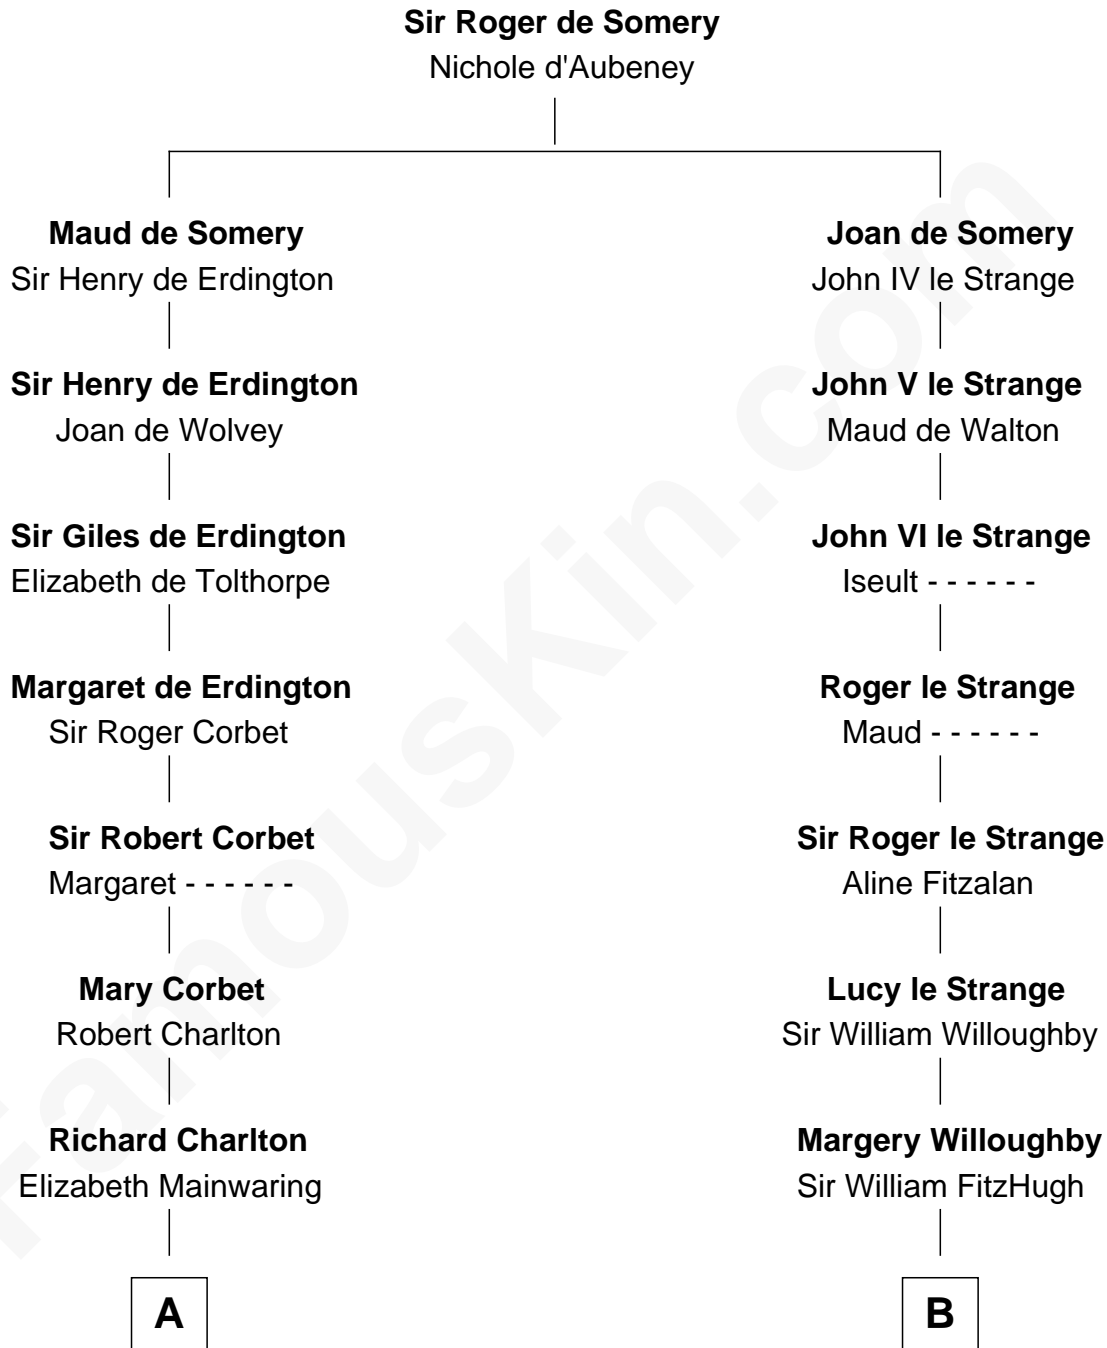

FamousKin.com
Relationship Chart of
Katharine Hepburn
Movie Actress

20th cousin 1 time removed of
Queen Elizabeth II
Queen of the United Kingdom

Elizabeth II photo by [Eric Draper](#)