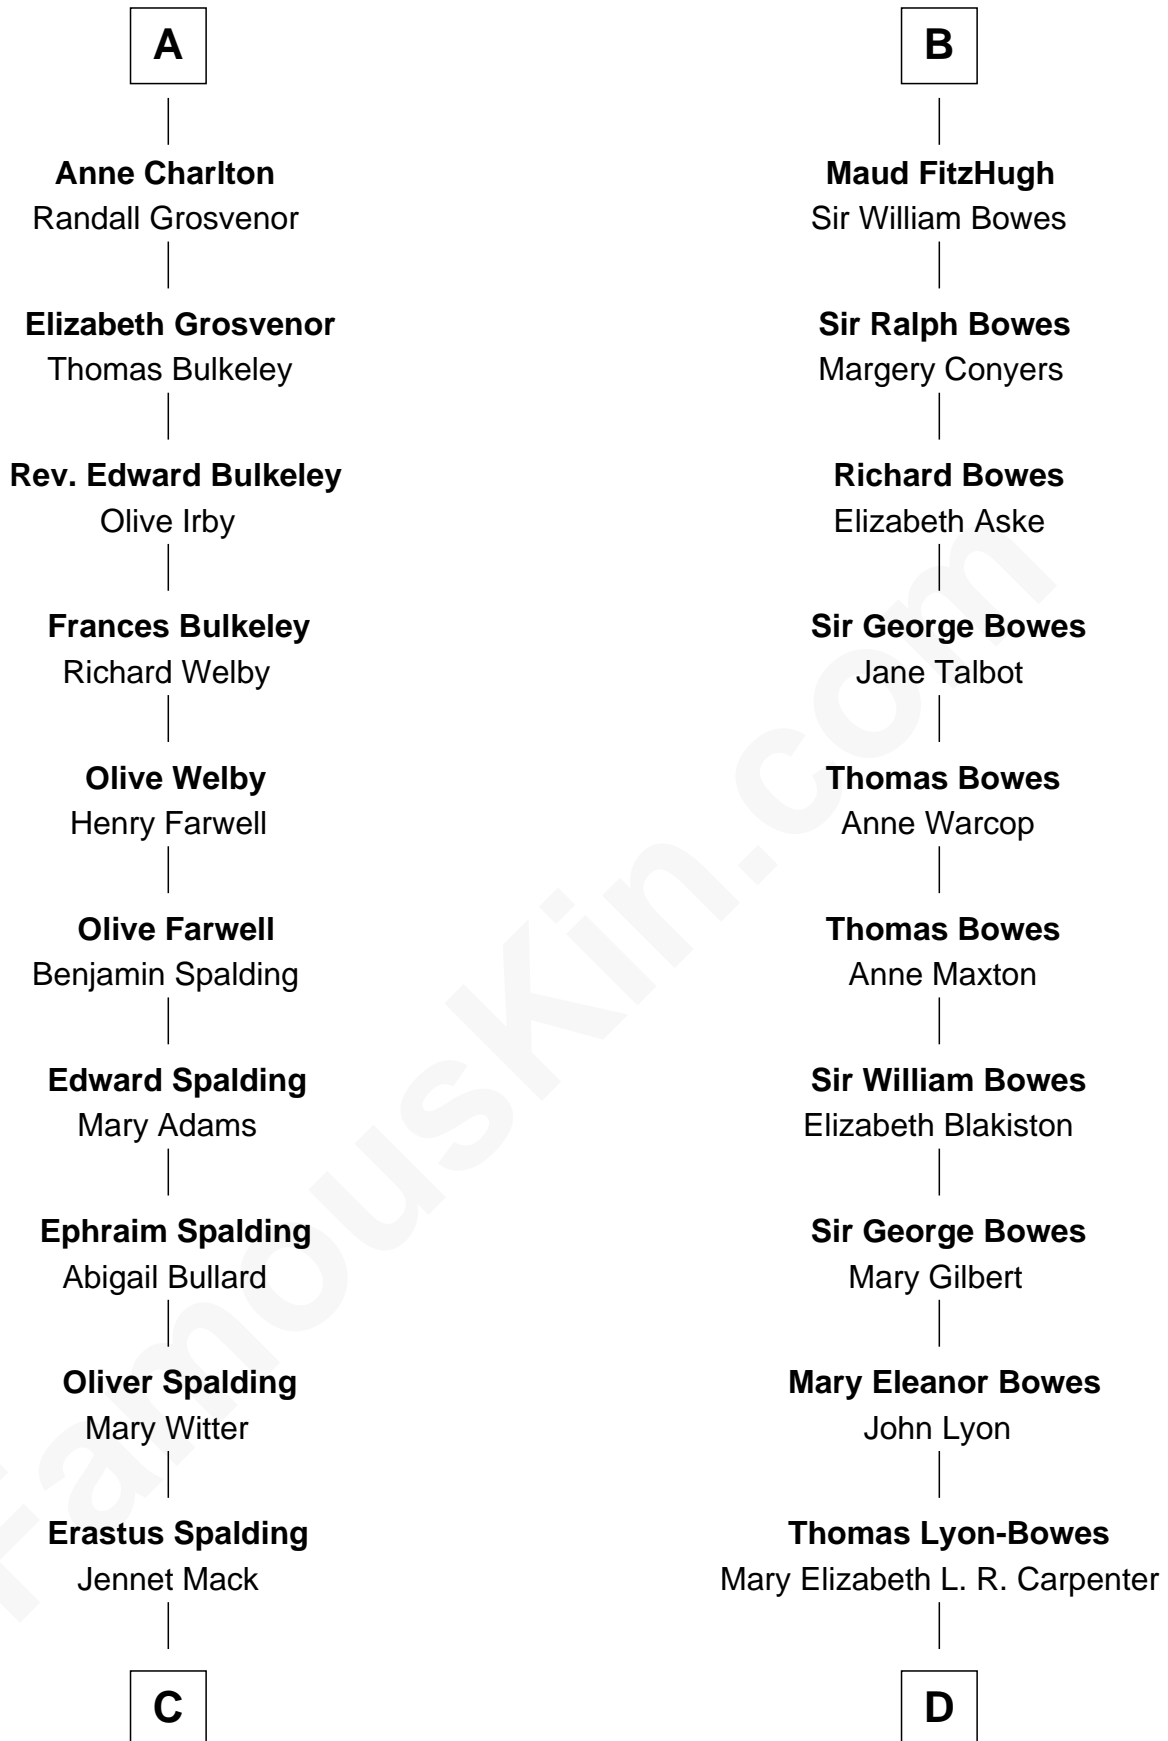

FamousKin.com
Relationship Chart of
Katharine Hepburn
Movie Actress

20th cousin 1 time removed of
Queen Elizabeth II
Queen of the United Kingdom

Elizabeth II photo by [Eric Draper](#)