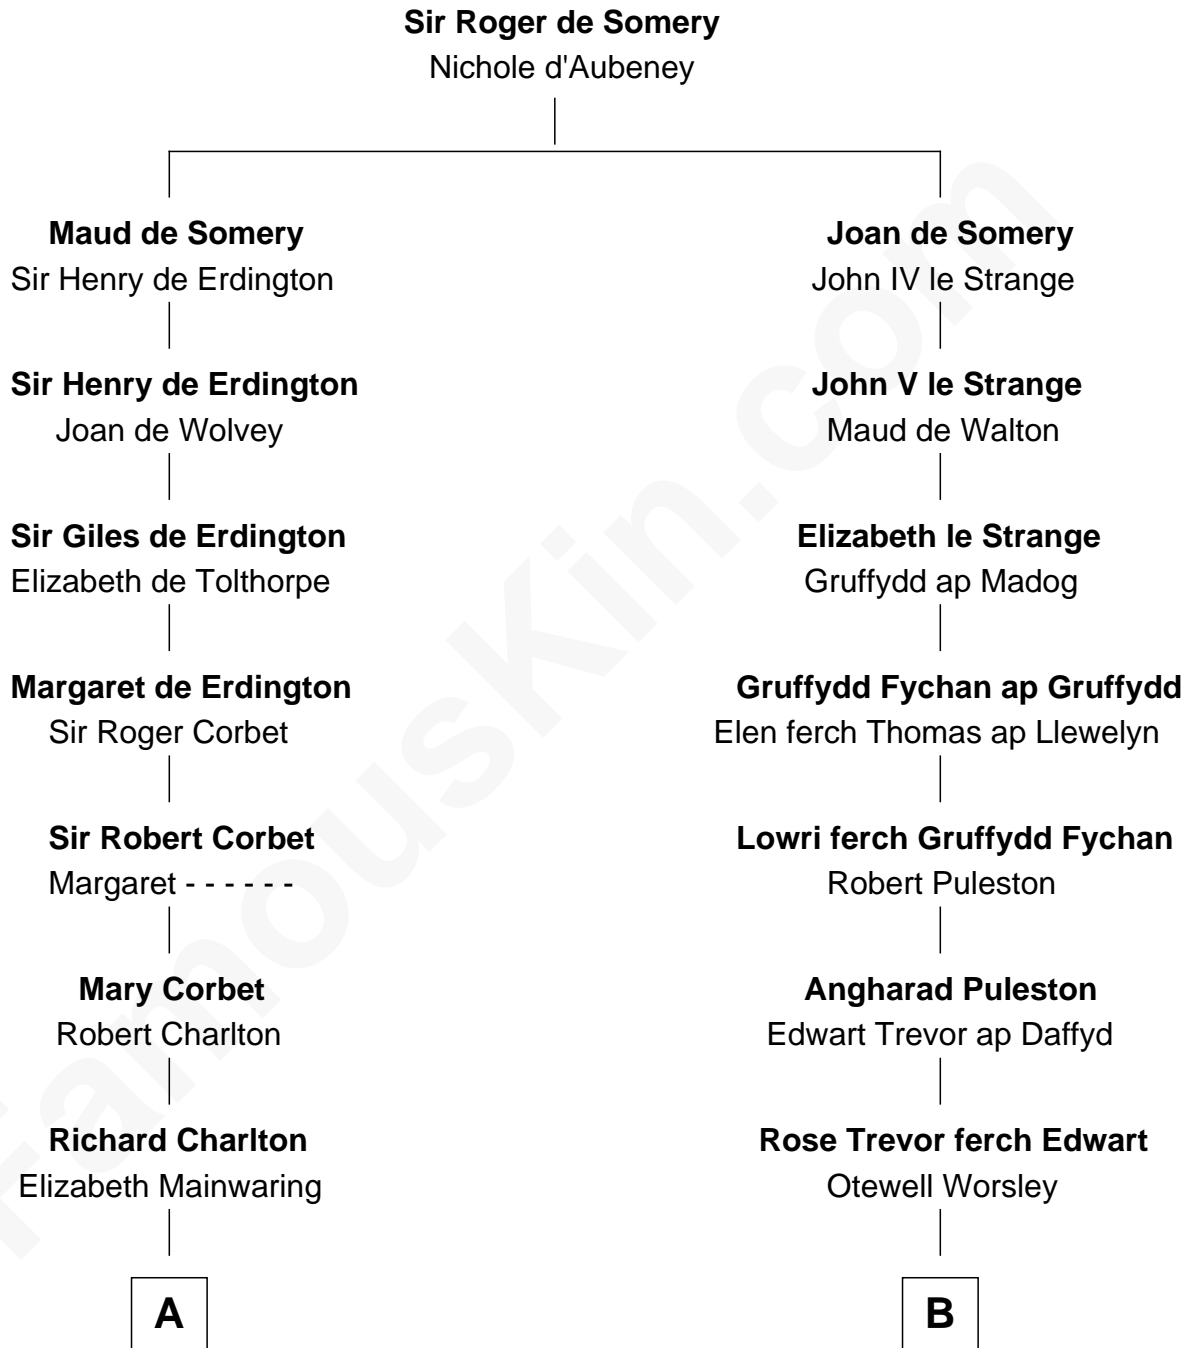

**FamousKin.com**  
**Relationship Chart of**  
**Katharine Hepburn**  
*Movie Actress*

17th cousin 3 times removed of

**Jane (Appleton) Pierce**  
*First Lady of President Franklin Pierce*

**C**

**Martha Ann Spalding**  
Leman Benton Garlinghouse

**Caroline Garlinghouse**  
Alfred Augustus Houghton

**Katharine Martha Houghton**  
Thomas Norval Hepburn

**Katharine Hepburn**  
*Movie Actress*

FamousKin.com