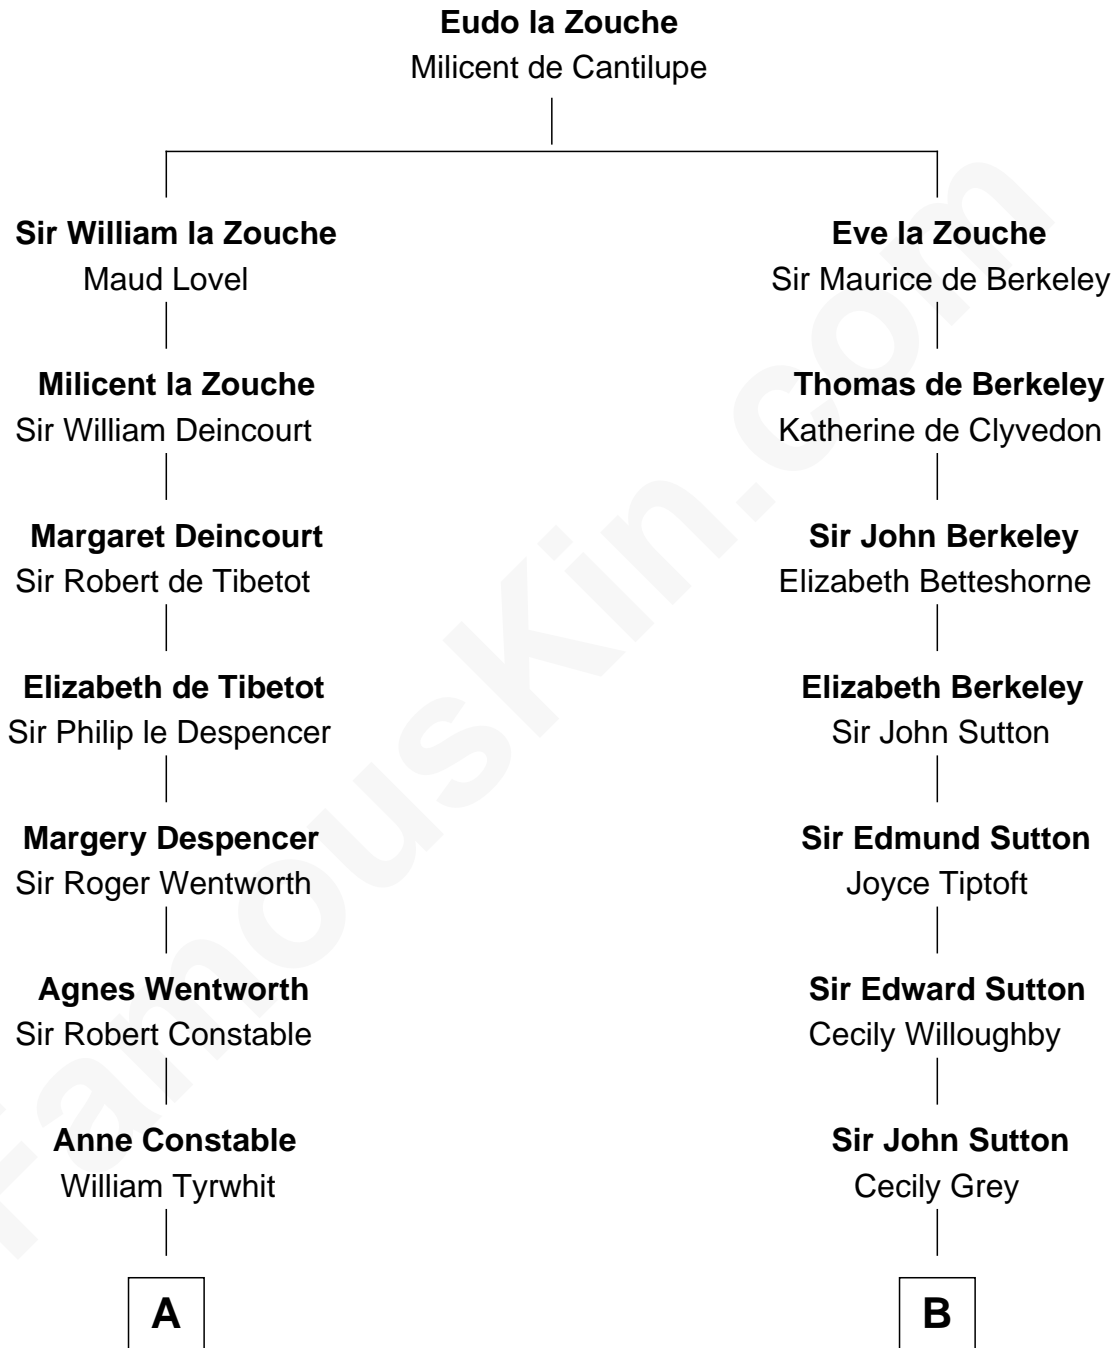

**FamousKin.com**  
**Relationship Chart of**  
**Katharine Hepburn**  
*Movie Actress*

15th cousin 5 times removed of

**Jane (Appleton) Pierce**  
*First Lady of President Franklin Pierce*

**C**

—  
**Martha Ann Spalding**  
Leman Benton Garlinghouse

—  
**Caroline Garlinghouse**  
Alfred Augustus Houghton

—  
**Katharine Martha Houghton**  
Thomas Norval Hepburn

—  
**Katharine Hepburn**  
*Movie Actress*

FamousKin.com