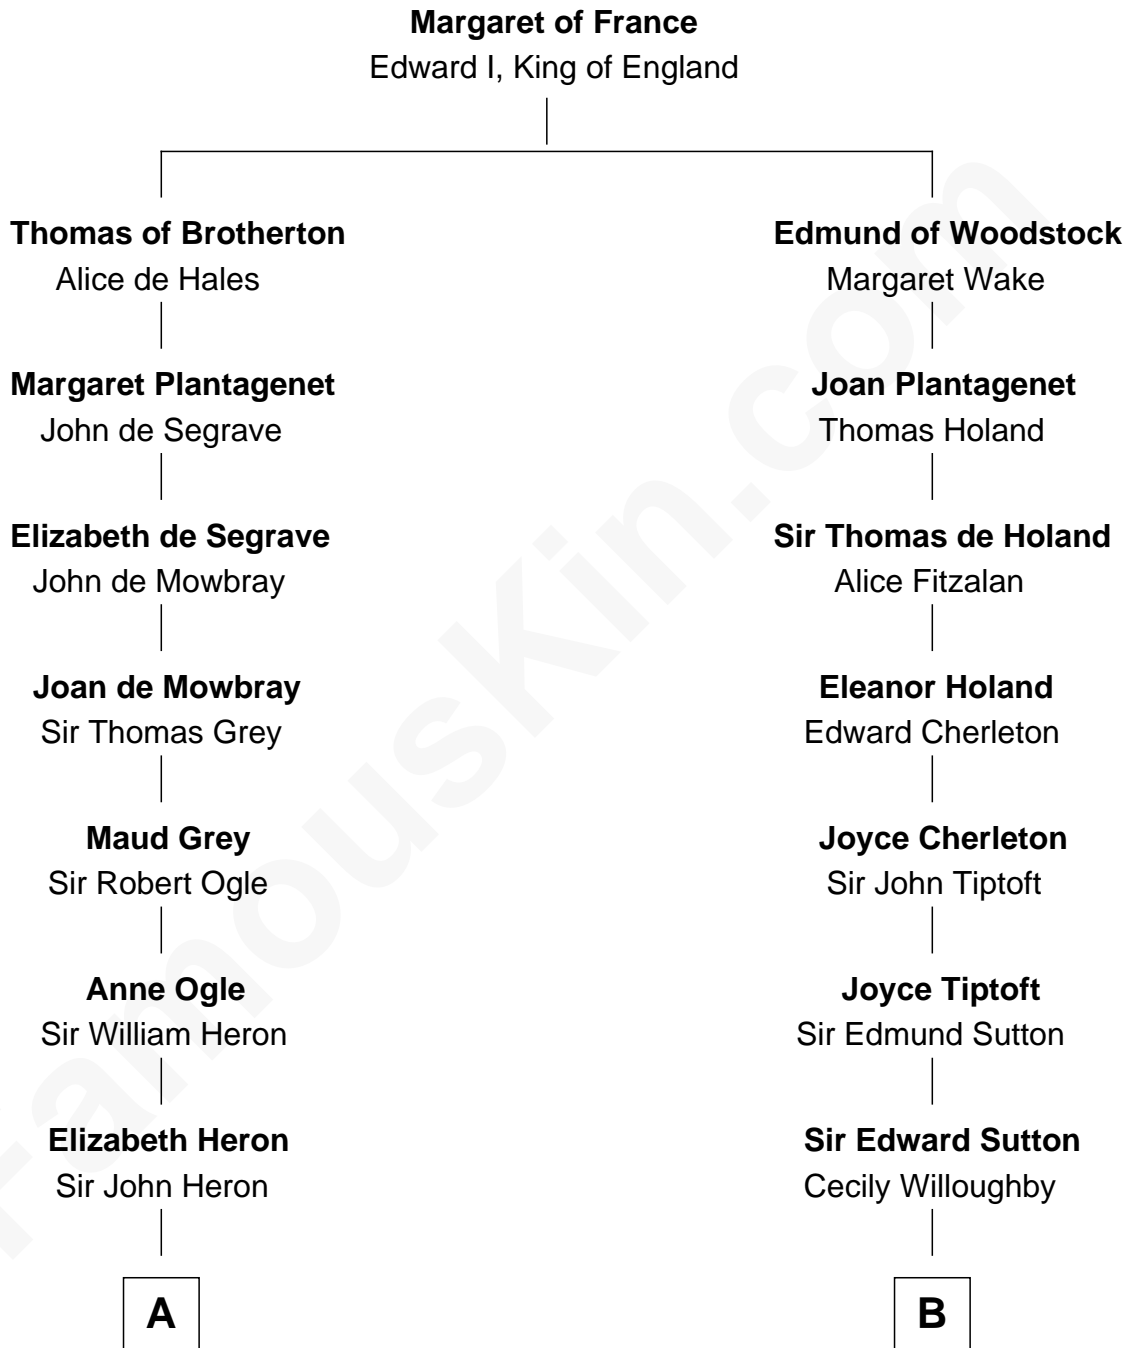

FamousKin.com
Relationship Chart of
Katharine Hepburn
Movie Actress

16th cousin 5 times removed of

Jane (Appleton) Pierce
First Lady of President Franklin Pierce

C

Erastus Spalding

Jennet Mack

Martha Ann Spalding

Leman Benton Garlinghouse

Caroline Garlinghouse

Alfred Augustus Houghton

Katharine Martha Houghton

Thomas Norval Hepburn

Katharine Hepburn

Movie Actress