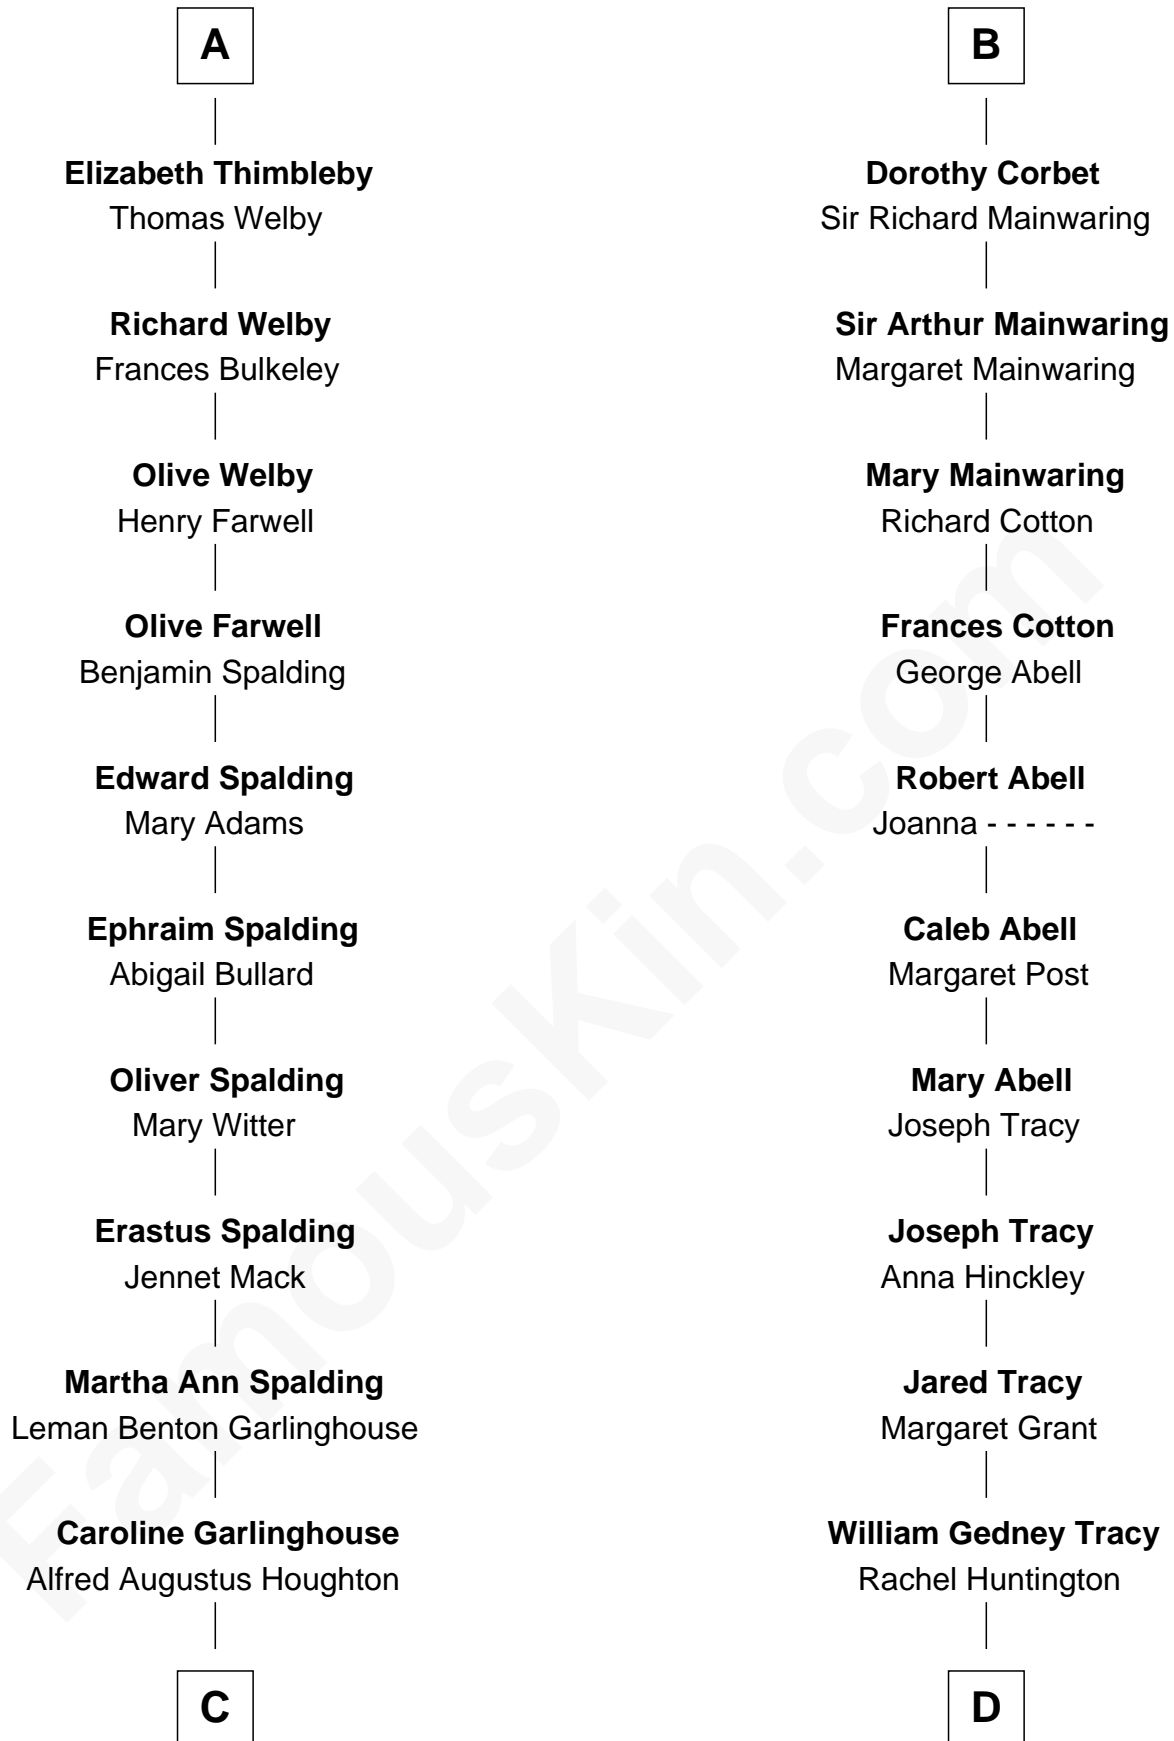

FamousKin.com
Relationship Chart of
Katharine Hepburn
Movie Actress

18th cousin 1 time removed of

J.P. Morgan, Jr.
American Banker and Philanthropist

C

Katharine Martha Houghton

Thomas Norval Hepburn

Katharine Hepburn