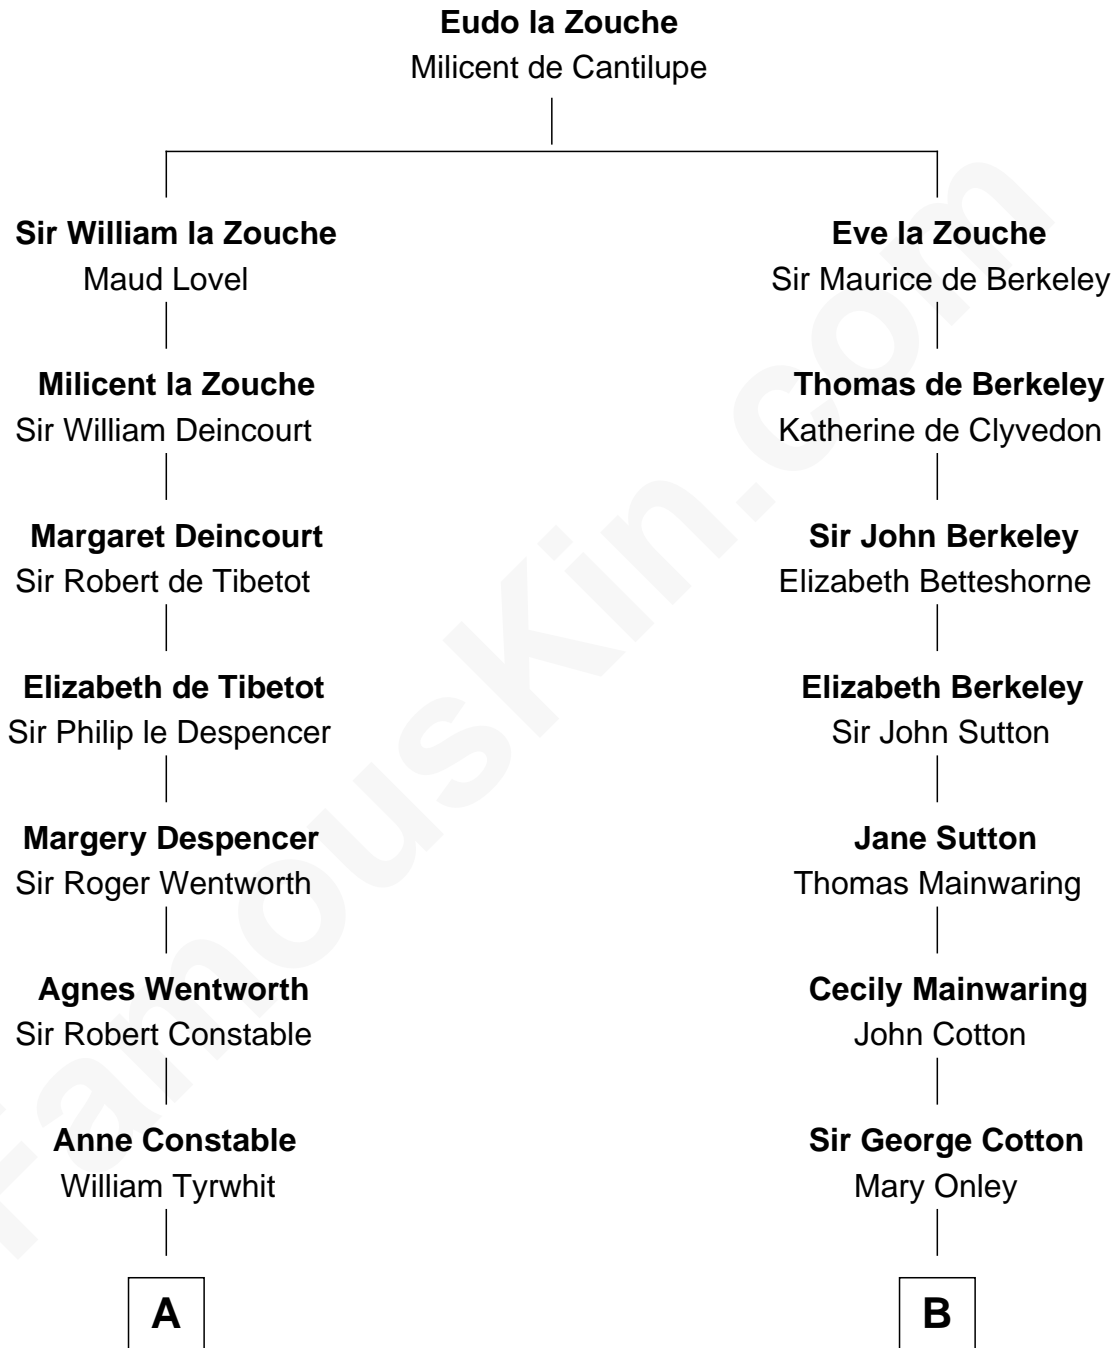

FamousKin.com
Relationship Chart of
Katharine Hepburn
Movie Actress

17th cousin 3 times removed of

J.P. Morgan, Jr.
American Banker and Philanthropist

C

—
Martha Ann Spalding
Leman Benton Garlinghouse

—
Caroline Garlinghouse
Alfred Augustus Houghton

—
Katharine Martha Houghton
Thomas Norval Hepburn

—
Katharine Hepburn
Movie Actress

FamousKin.com