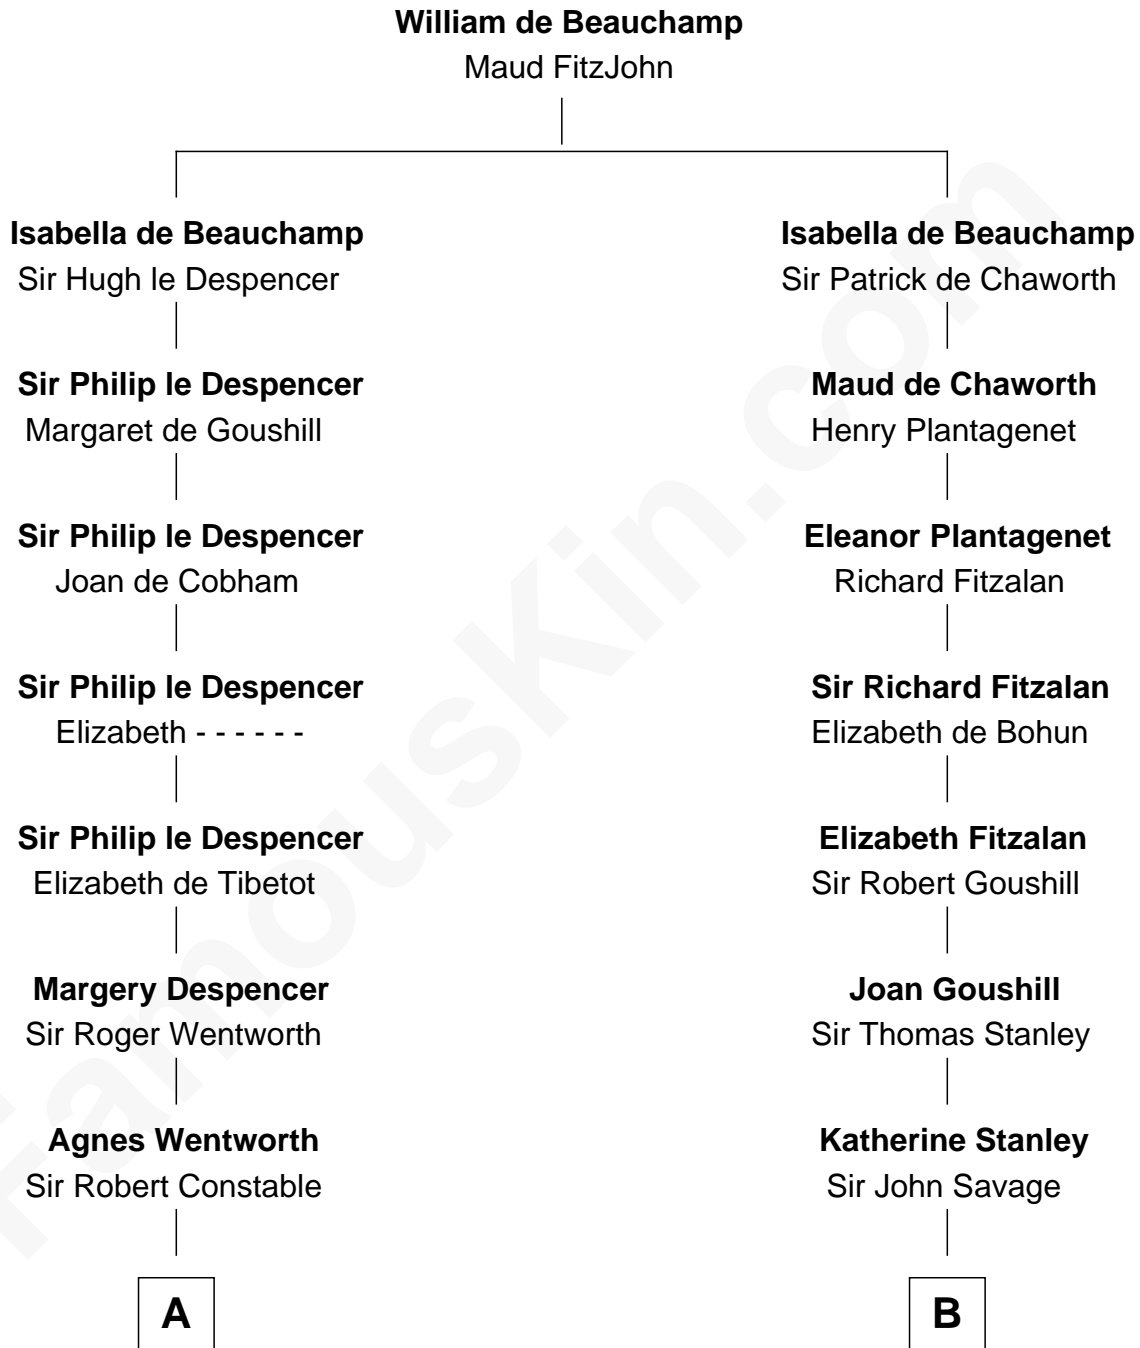

**FamousKin.com**  
**Relationship Chart of**  
**Katharine Hepburn**  
*Movie Actress*

16th cousin 5 times removed of

**Thomas Sim Lee**  
*2nd and 7th Governor of Maryland*

**C**

Erastus Spalding

Jennet Mack

Martha Ann Spalding

Leman Benton Garlinghouse

Caroline Garlinghouse

Alfred Augustus Houghton

Katharine Martha Houghton

Thomas Norval Hepburn

Katharine Hepburn

*Movie Actress*