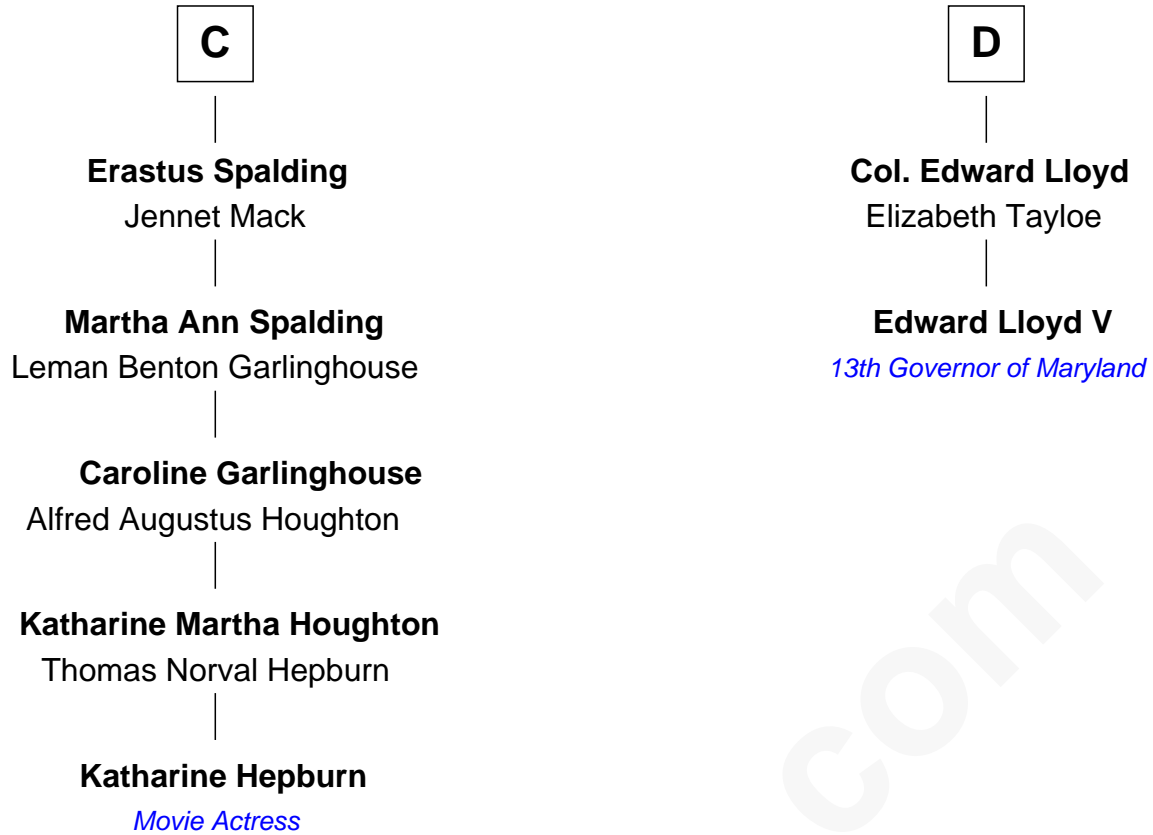

FamousKin.com
Relationship Chart of
Katharine Hepburn
Movie Actress

18th cousin 3 times removed of
Edward Lloyd V
13th Governor of Maryland

Sir Humphrey de Bohun
Maud of Eu

FamousKin.com