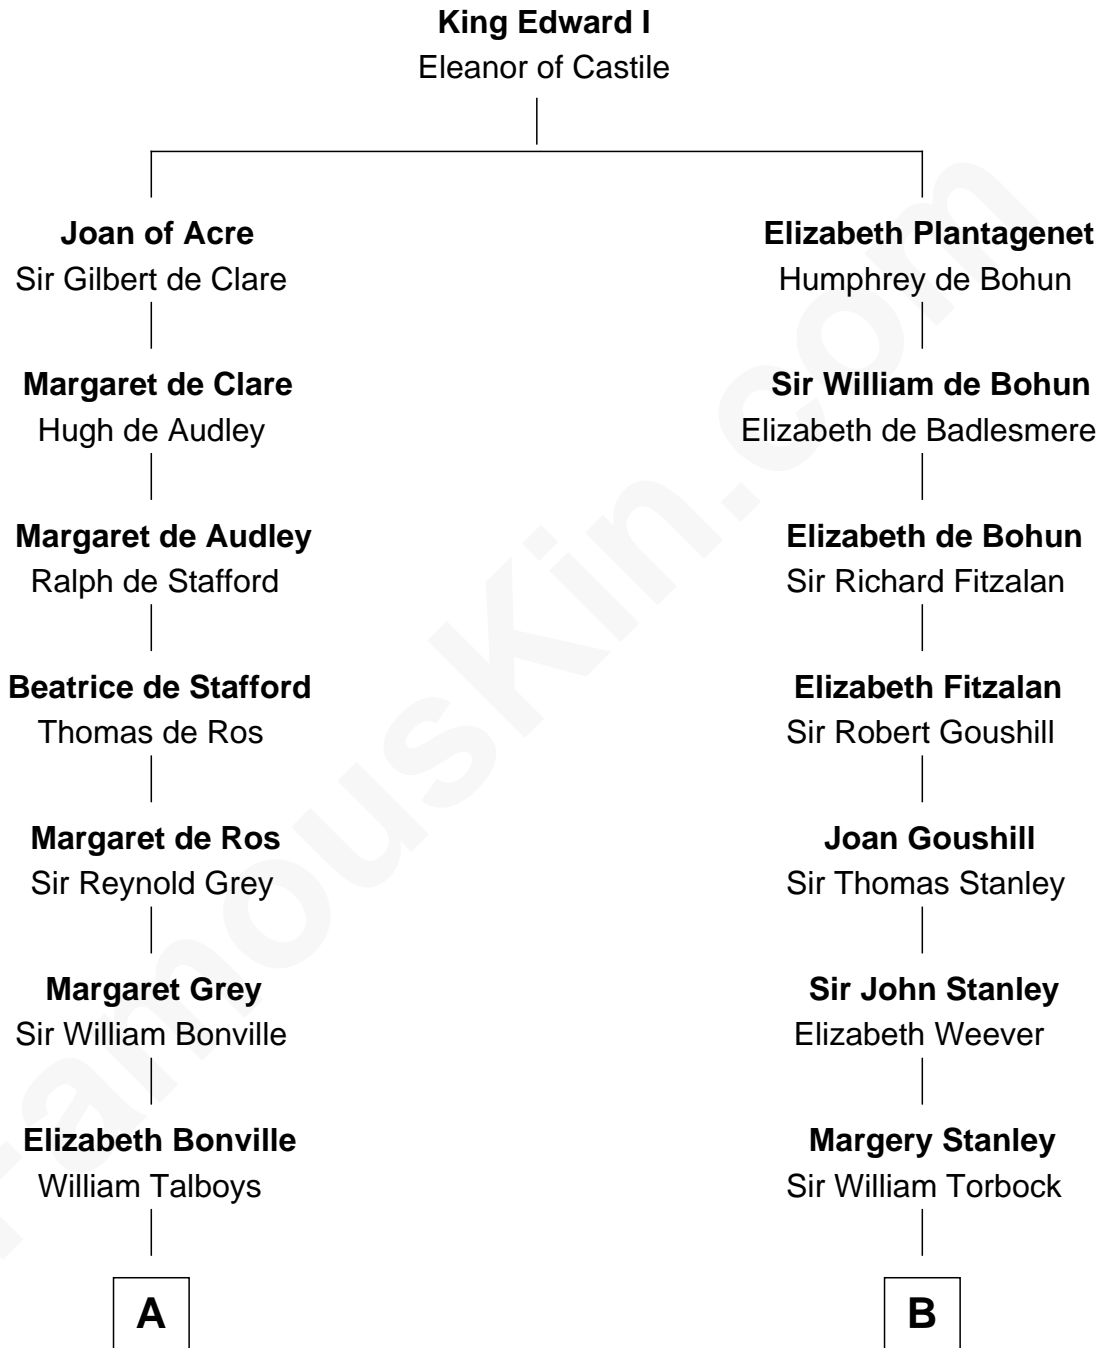

FamousKin.com
Relationship Chart of
Katharine Hepburn
Movie Actress

16th cousin 5 times removed of
Edward Lloyd V
13th Governor of Maryland

C

Erastus Spalding

Jennet Mack

Martha Ann Spalding

Leman Benton Garlinghouse

Caroline Garlinghouse

Alfred Augustus Houghton

Katharine Martha Houghton

Thomas Norval Hepburn

Katharine Hepburn

Movie Actress