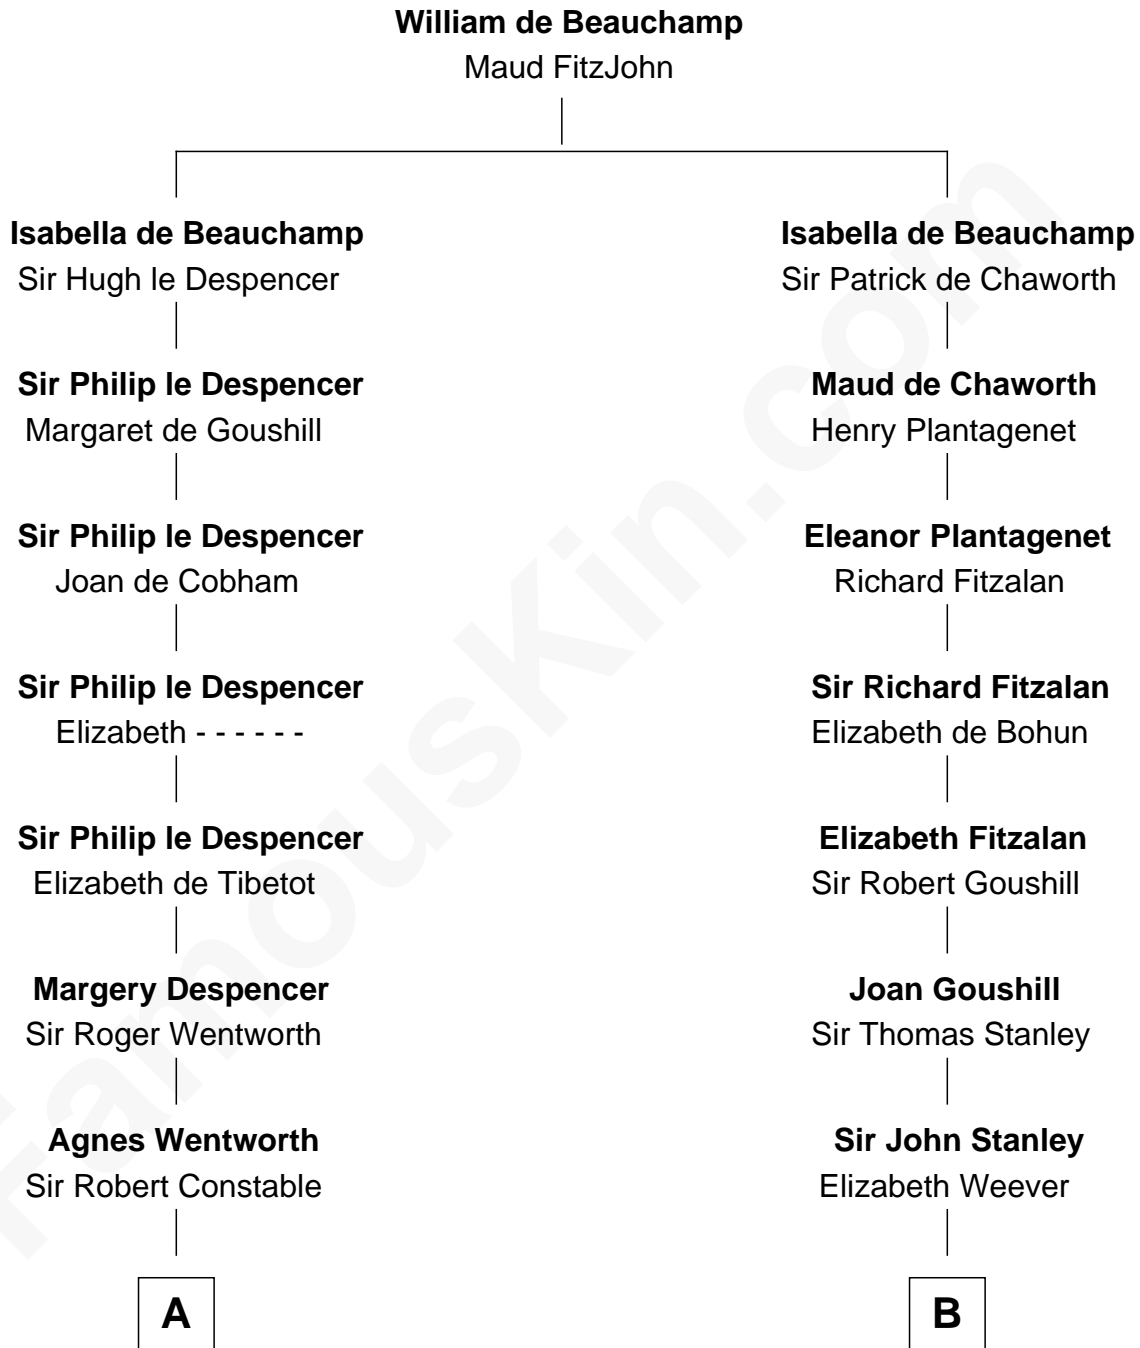

FamousKin.com
Relationship Chart of
Katharine Hepburn
Movie Actress

17th cousin 4 times removed of
Edward Lloyd V
13th Governor of Maryland

C

Erastus Spalding

Jennet Mack

Martha Ann Spalding

Leman Benton Garlinghouse

Caroline Garlinghouse

Alfred Augustus Houghton

Katharine Martha Houghton

Thomas Norval Hepburn

Katharine Hepburn

Movie Actress