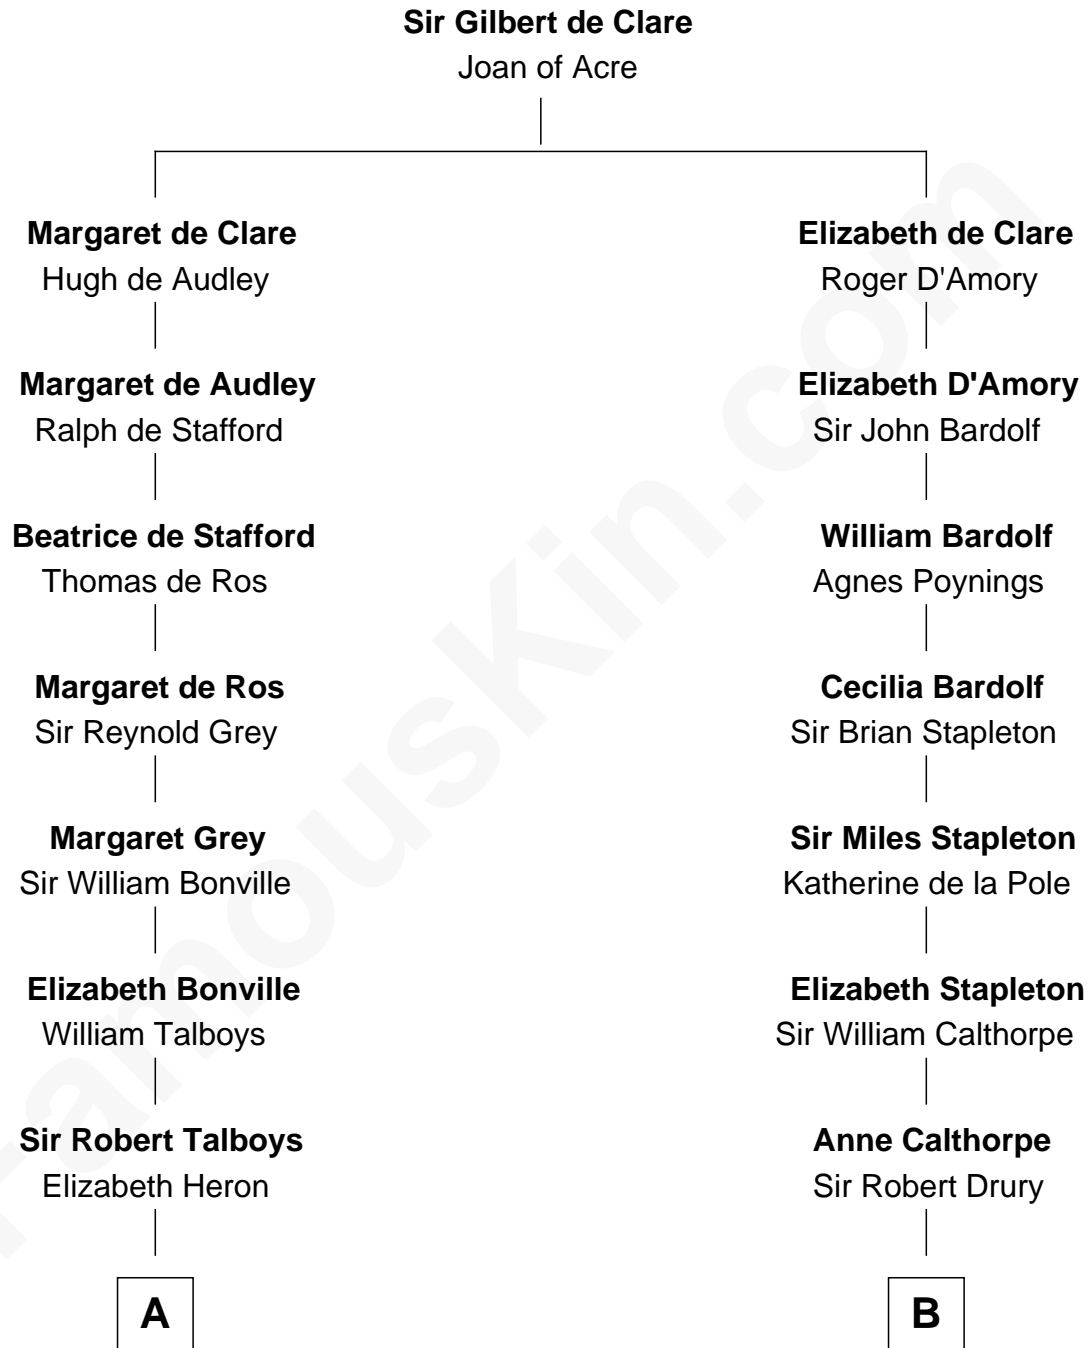

FamousKin.com
Relationship Chart of
Katharine Hepburn
Movie Actress

16th cousin 4 times removed of
Charles Carnan Ridgely
15th Governor of Maryland

C

—
Martha Ann Spalding
Leman Benton Garlinghouse

—
Caroline Garlinghouse
Alfred Augustus Houghton

—
Katharine Martha Houghton
Thomas Norval Hepburn

—
Katharine Hepburn
Movie Actress

FamousKin.com