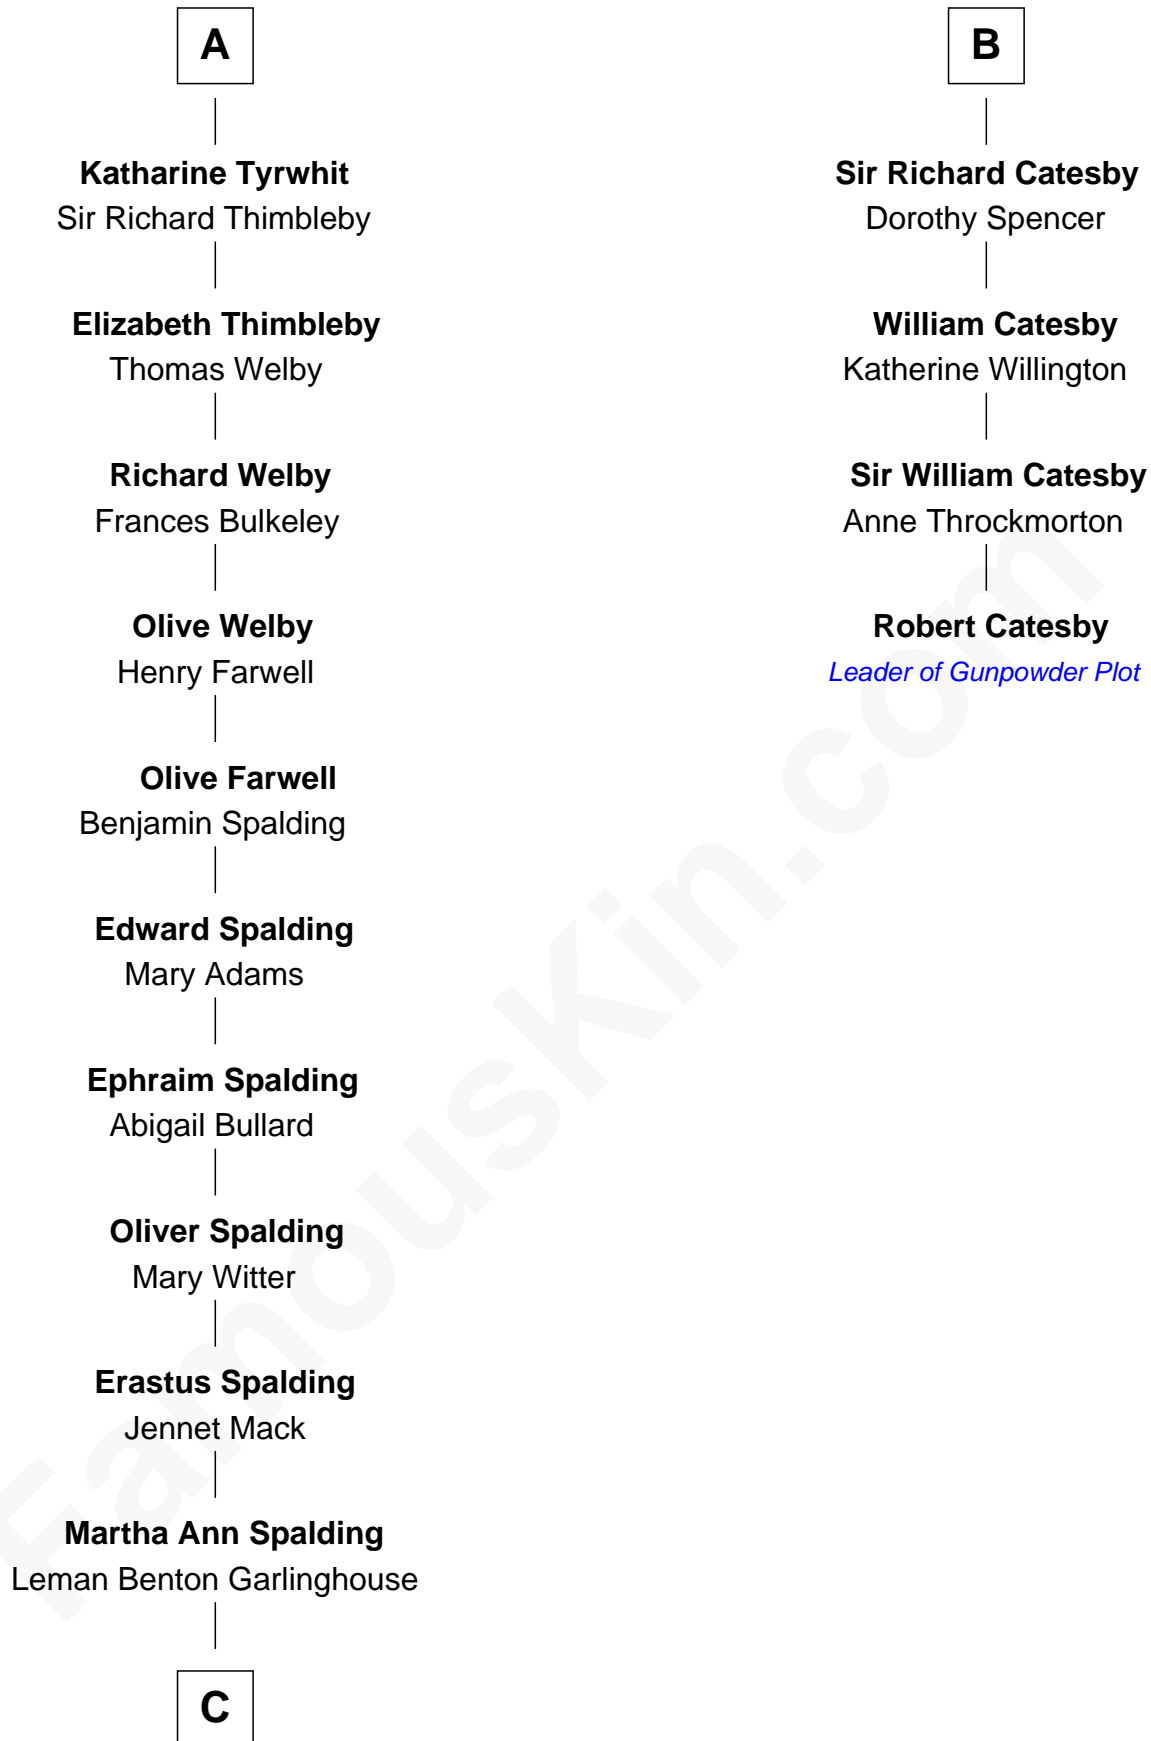

FamousKin.com
Relationship Chart of
Katharine Hepburn
Movie Actress

10th cousin 9 times removed of

Robert Catesby
Leader of Gunpowder Plot

C

Caroline Garlinghouse
Alfred Augustus Houghton

Katharine Martha Houghton
Thomas Norval Hepburn