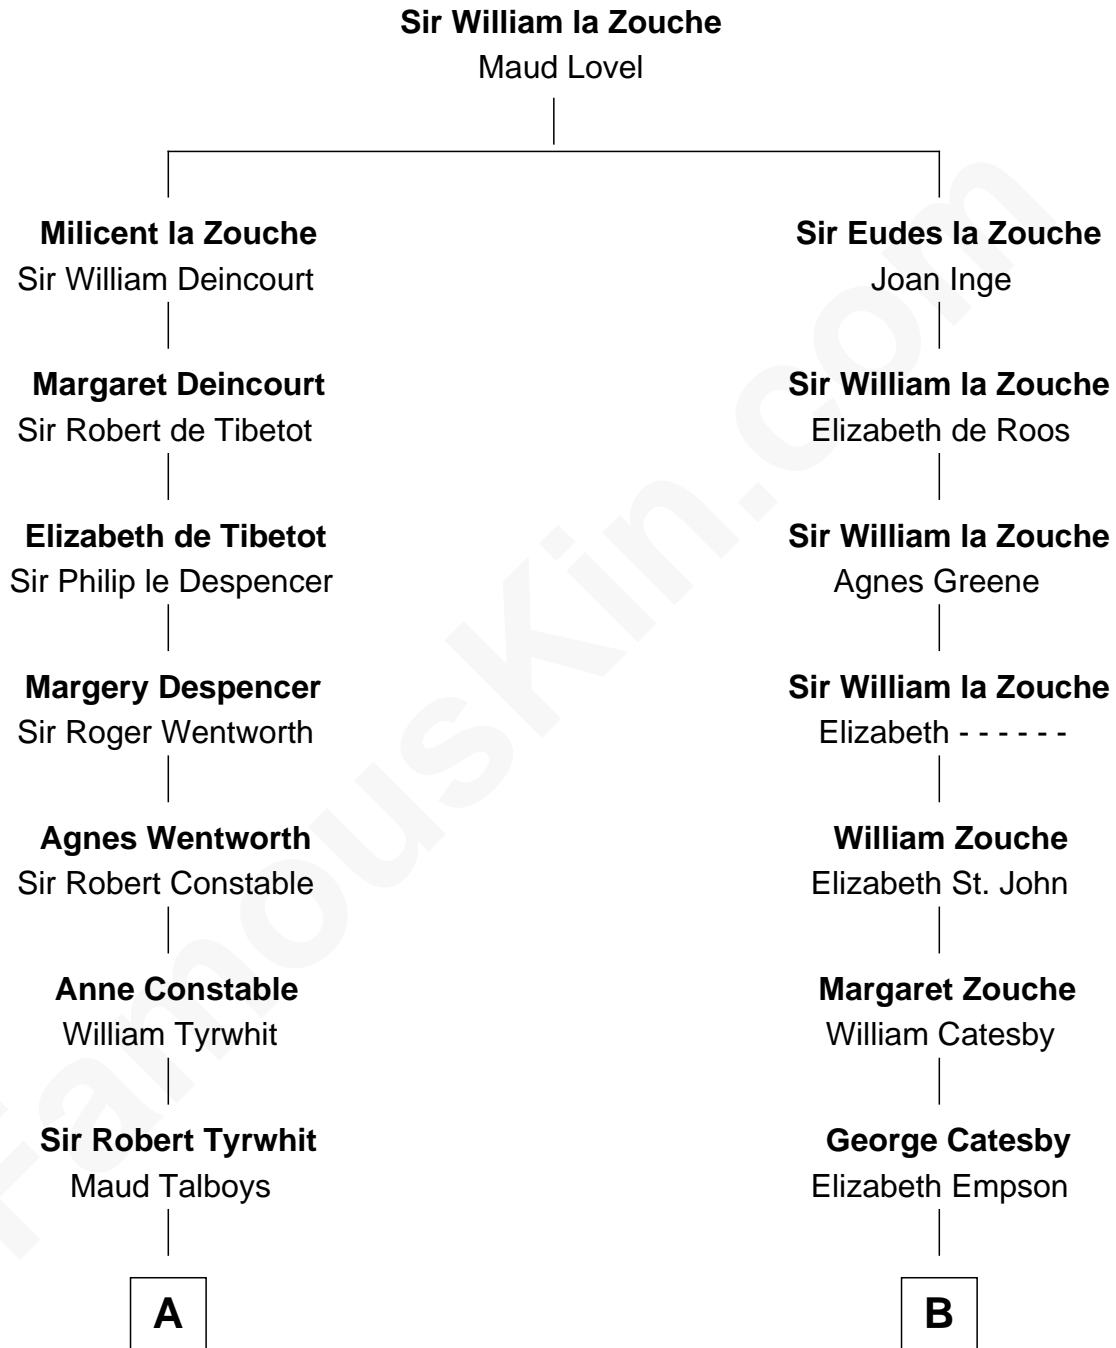

FamousKin.com
Relationship Chart of
Katharine Hepburn
Movie Actress

10th cousin 9 times removed of

Robert Catesby
Leader of Gunpowder Plot

C

Caroline Garlinghouse
Alfred Augustus Houghton

Katharine Martha Houghton
Thomas Norval Hepburn

Katharine Hepburn
Movie Actress

FamousKin.com