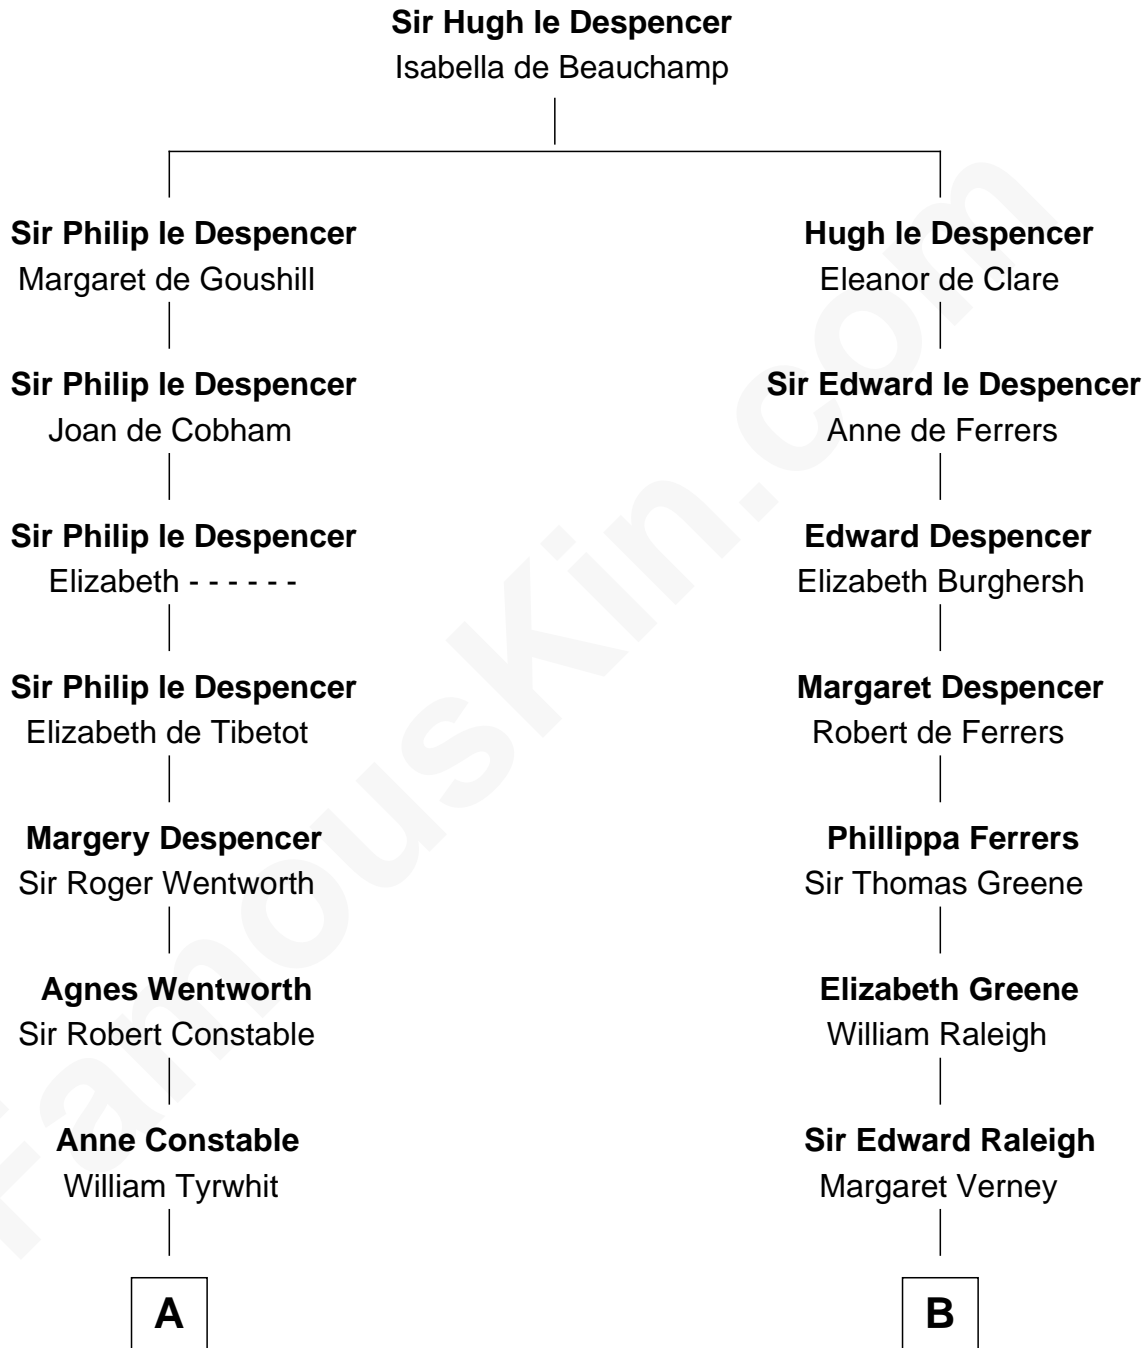

FamousKin.com
Relationship Chart of
Katharine Hepburn
Movie Actress

18th cousin 2 times removed of

J. A. Folger
Founder of Folger Coffee Company

FamousKin.com