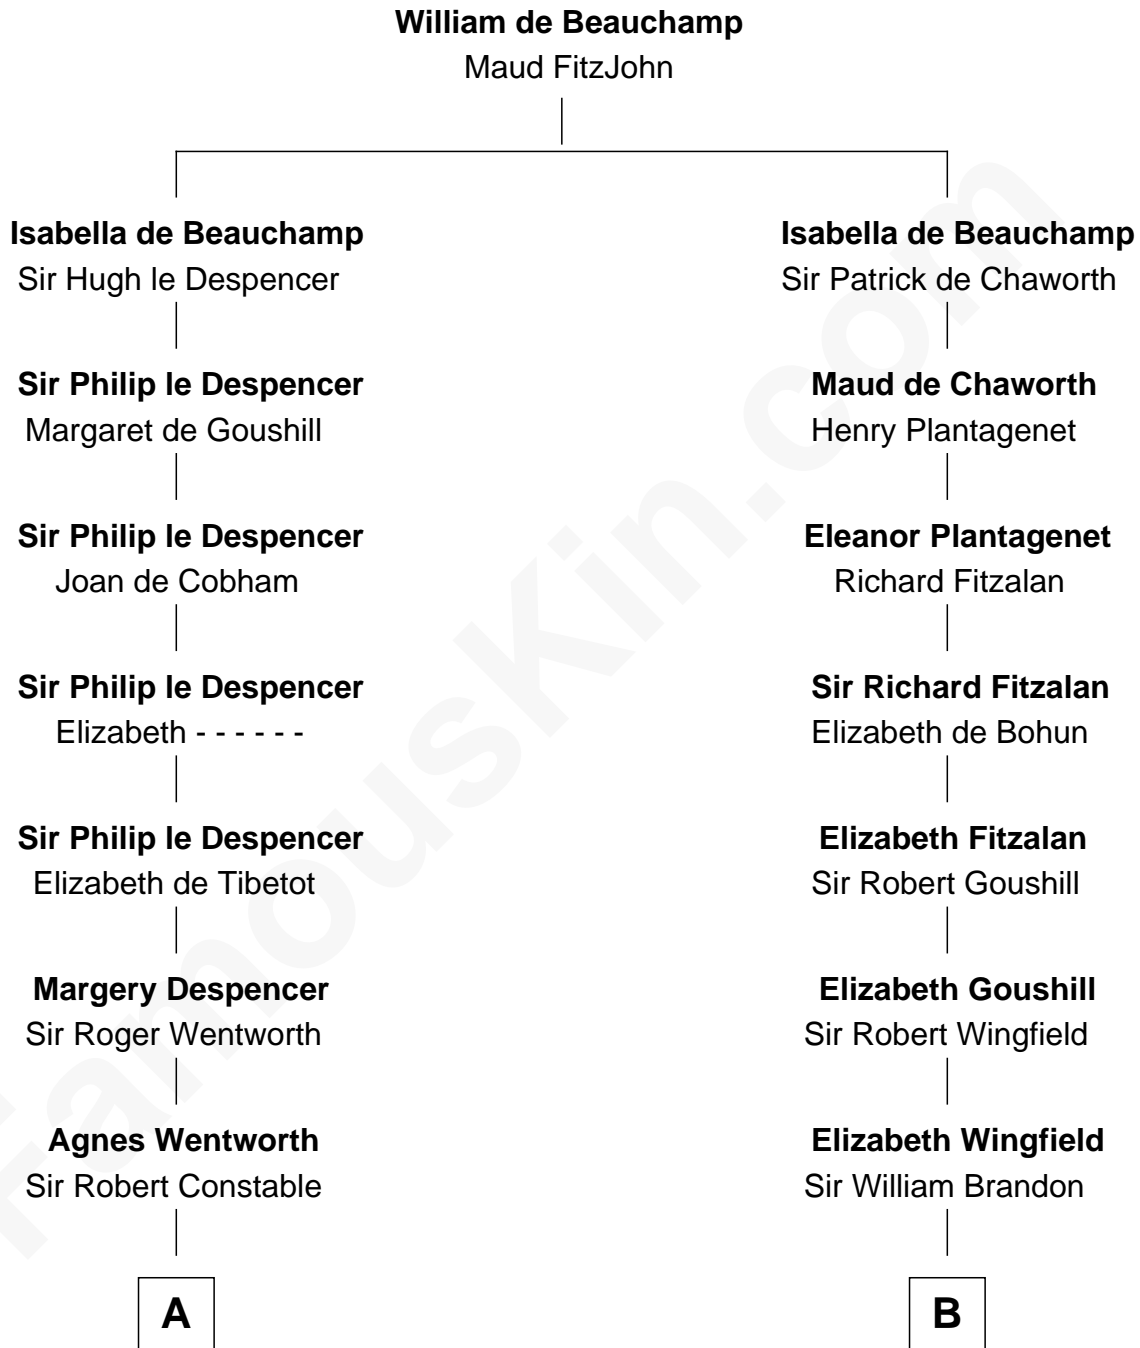

FamousKin.com
Relationship Chart of
Katharine Hepburn
Movie Actress

17th cousin 4 times removed of
Eli Whitney
Inventor of the Cotton Gin

C

Erastus Spalding

Jennet Mack

Martha Ann Spalding

Leman Benton Garlinghouse

Caroline Garlinghouse

Alfred Augustus Houghton

Katharine Martha Houghton

Thomas Norval Hepburn

Katharine Hepburn

Movie Actress

FamousKin.com