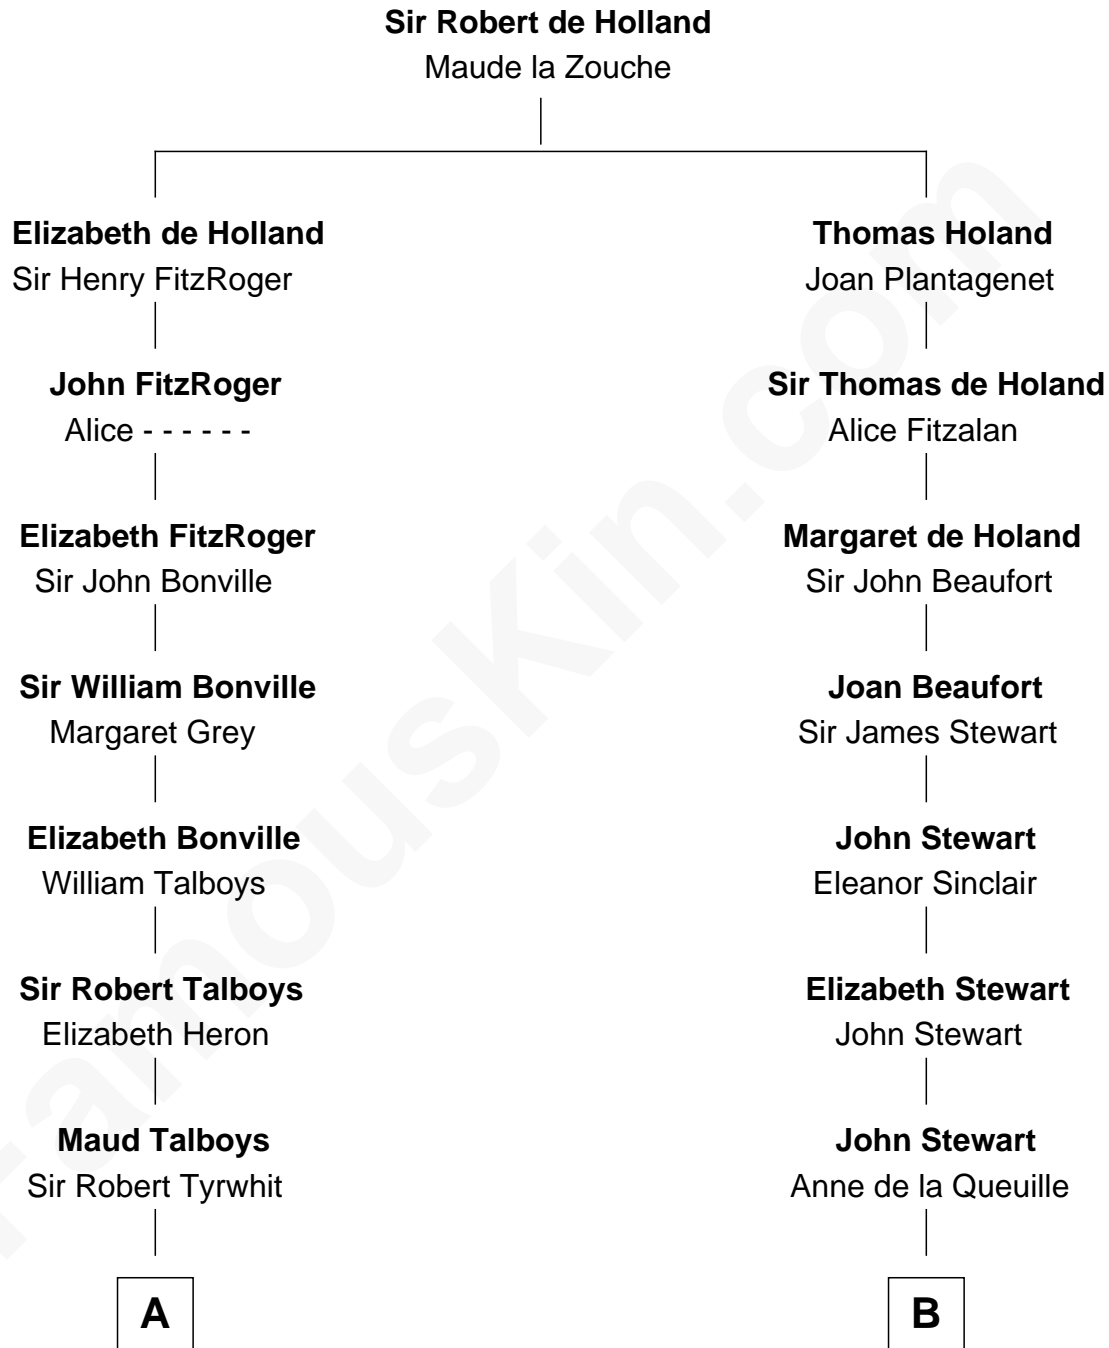

FamousKin.com
Relationship Chart of
Katharine Hepburn
Movie Actress

19th cousin 2 times removed of
Cara Delevingne
Fashion Model and Movie Actress

C

Caroline Garlinghouse
Alfred Augustus Houghton

Katharine Martha Houghton
Thomas Norval Hepburn

Katharine Hepburn
Movie Actress

D

Armyne Evelyne Gordon
Sir Lionel Lawson Faudel-Phillips

Anne Margaret Faudel-Phillips
John Vincent Sheffield

Jane Armyne Sheffield
Sir Jocelyn Edward Greville Stevens

Pandora Anne Stevens
Charles Hamar Delevingne