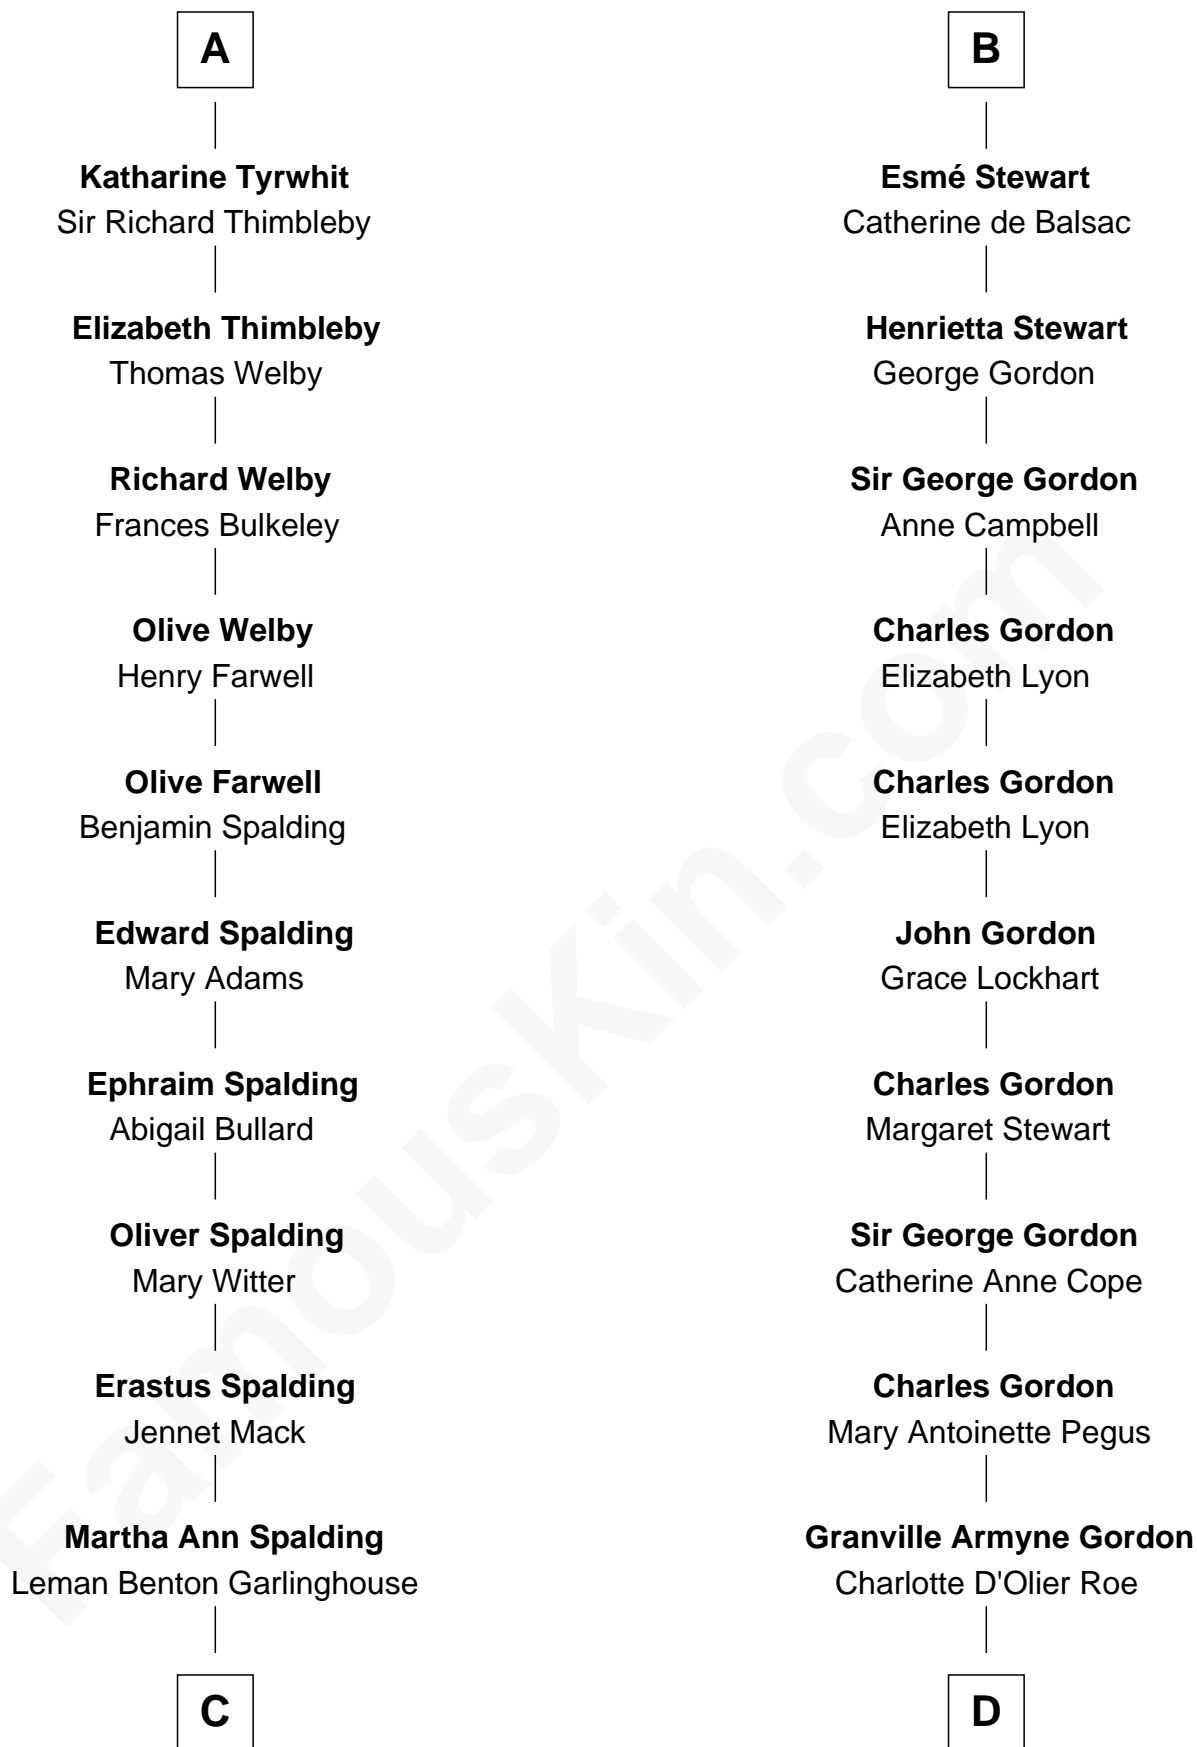

FamousKin.com
Relationship Chart of
Katharine Hepburn
Movie Actress

19th cousin 2 times removed of
Cara Delevingne
Fashion Model and Movie Actress

C

Caroline Garlinghouse
Alfred Augustus Houghton

Katharine Martha Houghton
Thomas Norval Hepburn