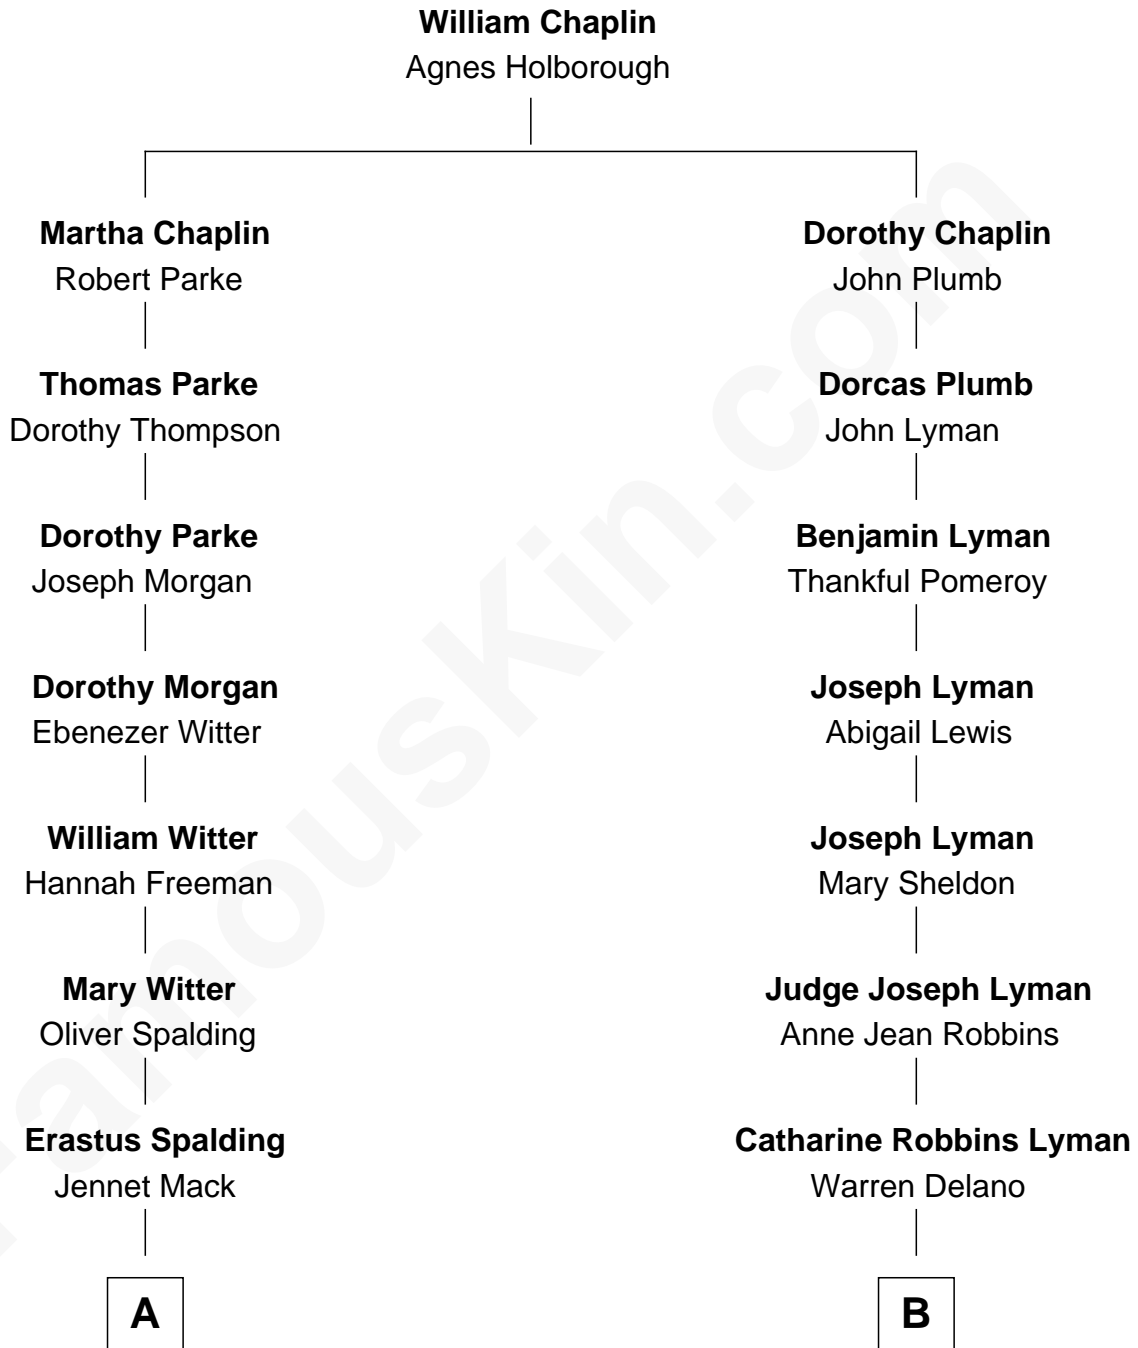

FamousKin.com
Relationship Chart of
Katharine Hepburn
Movie Actress

8th cousin 2 times removed of
Franklin D. Roosevelt
32nd U.S. President

FamousKin.com