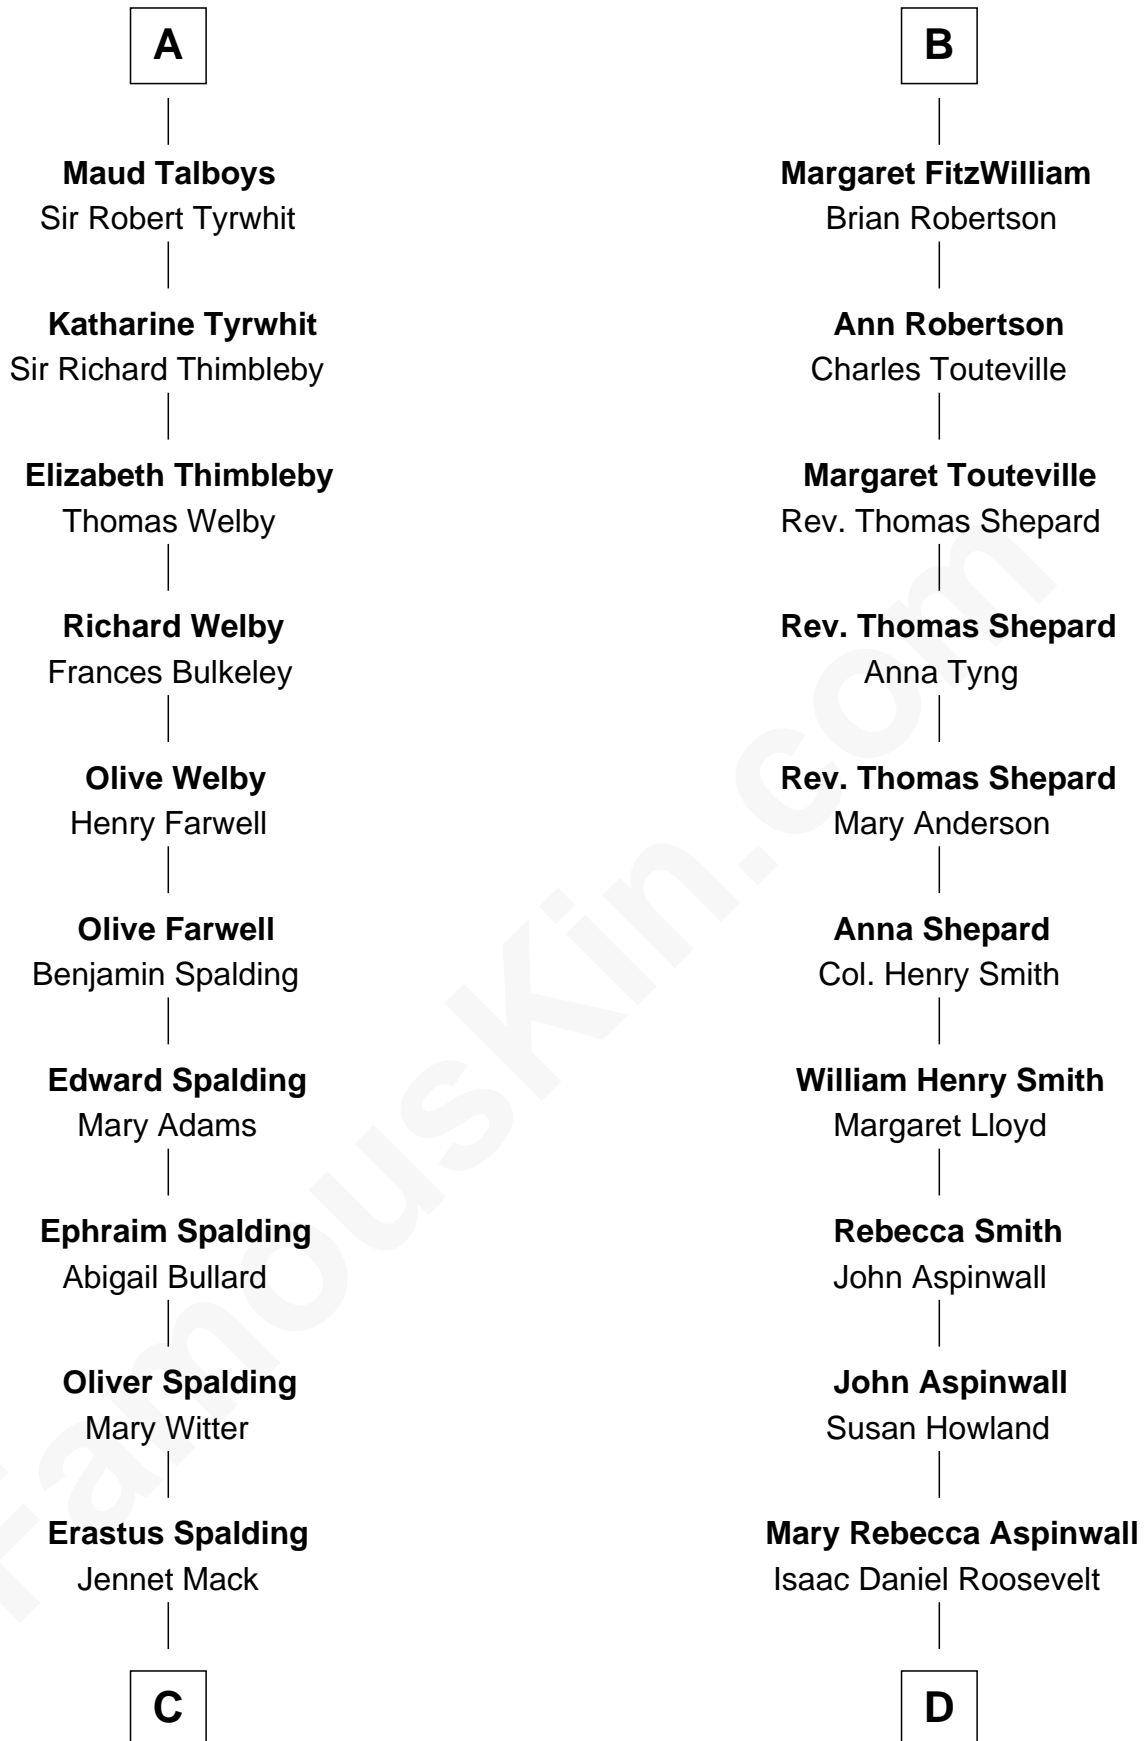

FamousKin.com
Relationship Chart of
Katharine Hepburn
Movie Actress

18th cousin 2 times removed of
Franklin D. Roosevelt
32nd U.S. President

FamousKin.com