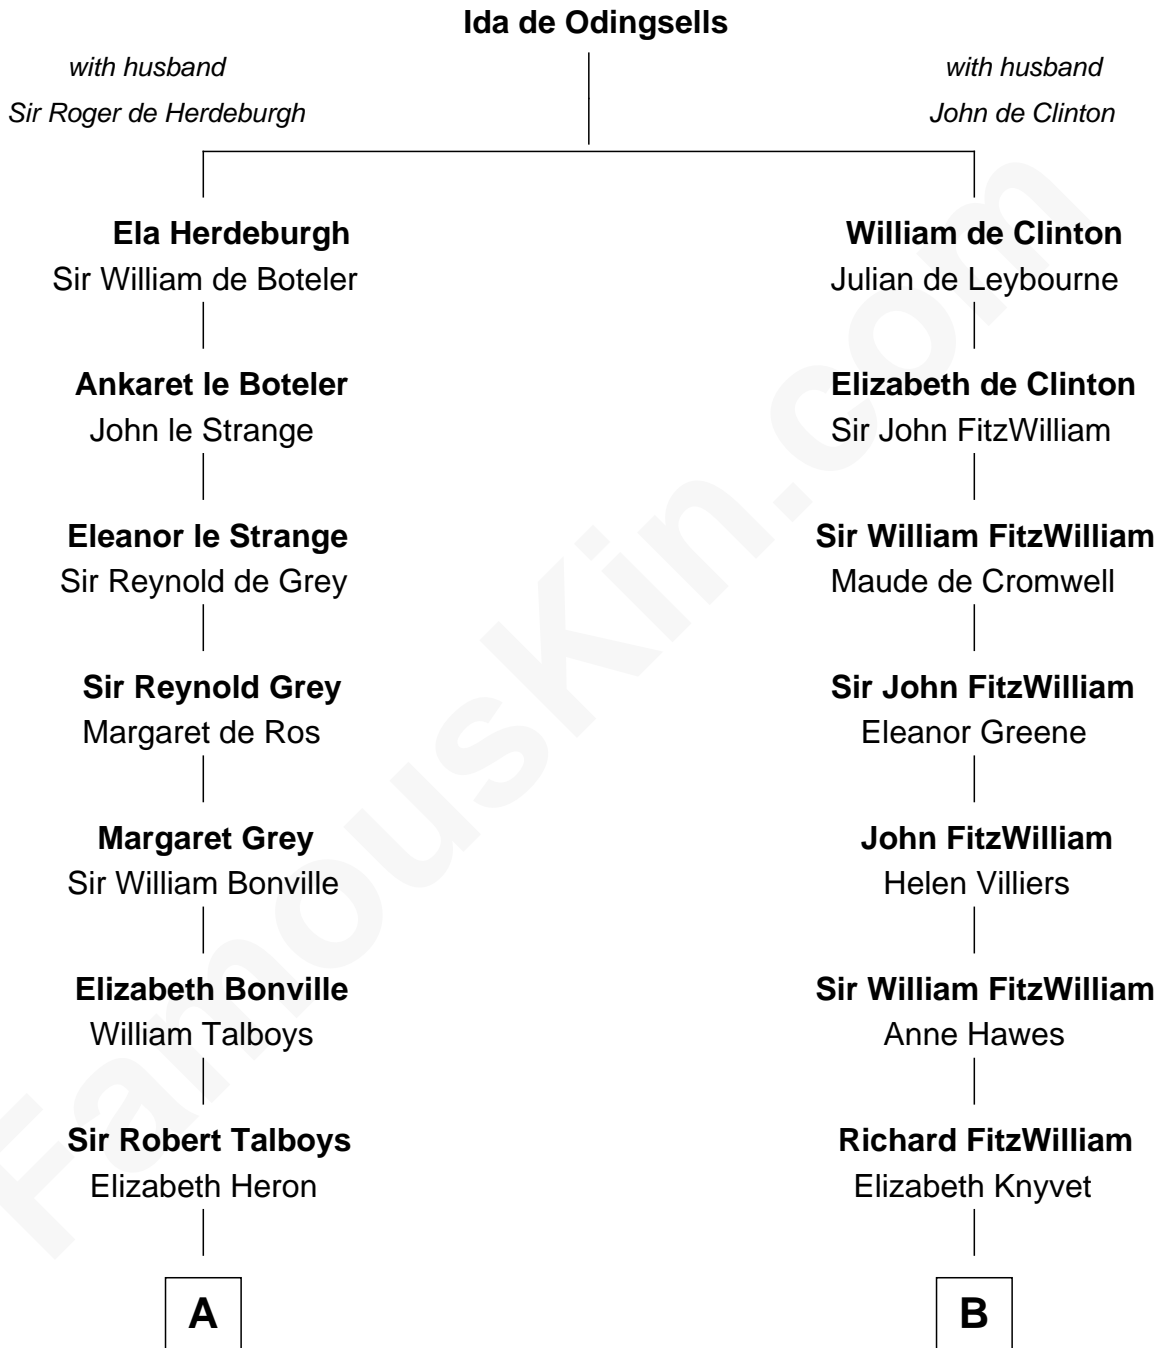

FamousKin.com
Relationship Chart of
Katharine Hepburn
Movie Actress

18th cousin 2 times removed of
Franklin D. Roosevelt
32nd U.S. President

FamousKin.com