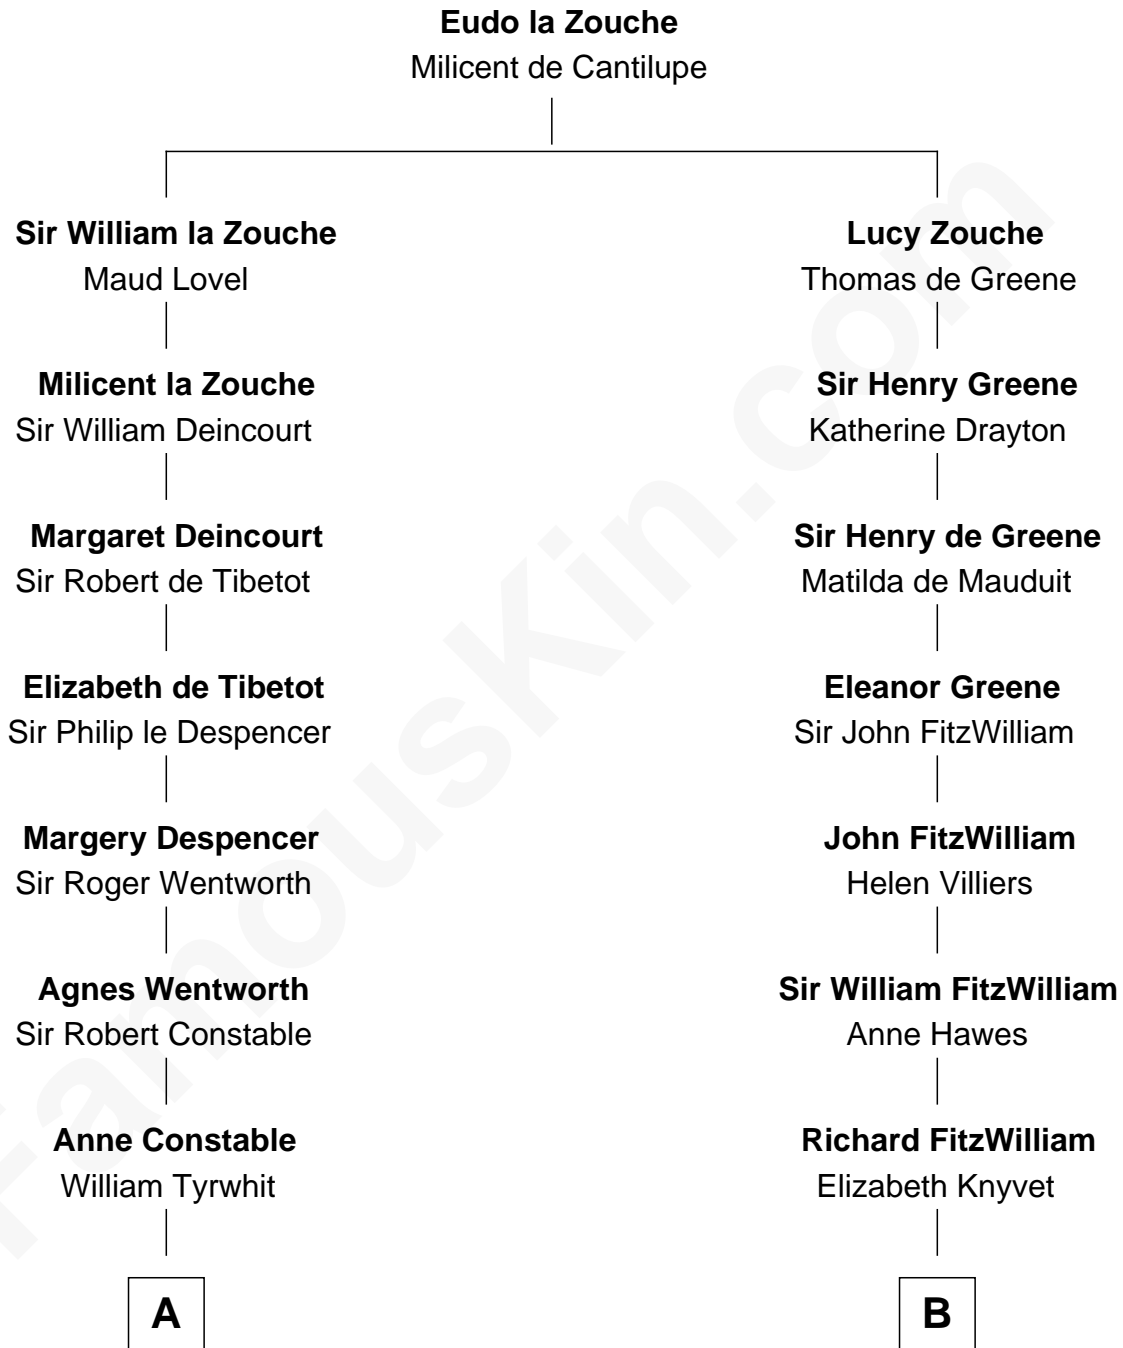

FamousKin.com
Relationship Chart of
Katharine Hepburn
Movie Actress

18th cousin 2 times removed of
Franklin D. Roosevelt
32nd U.S. President

FamousKin.com