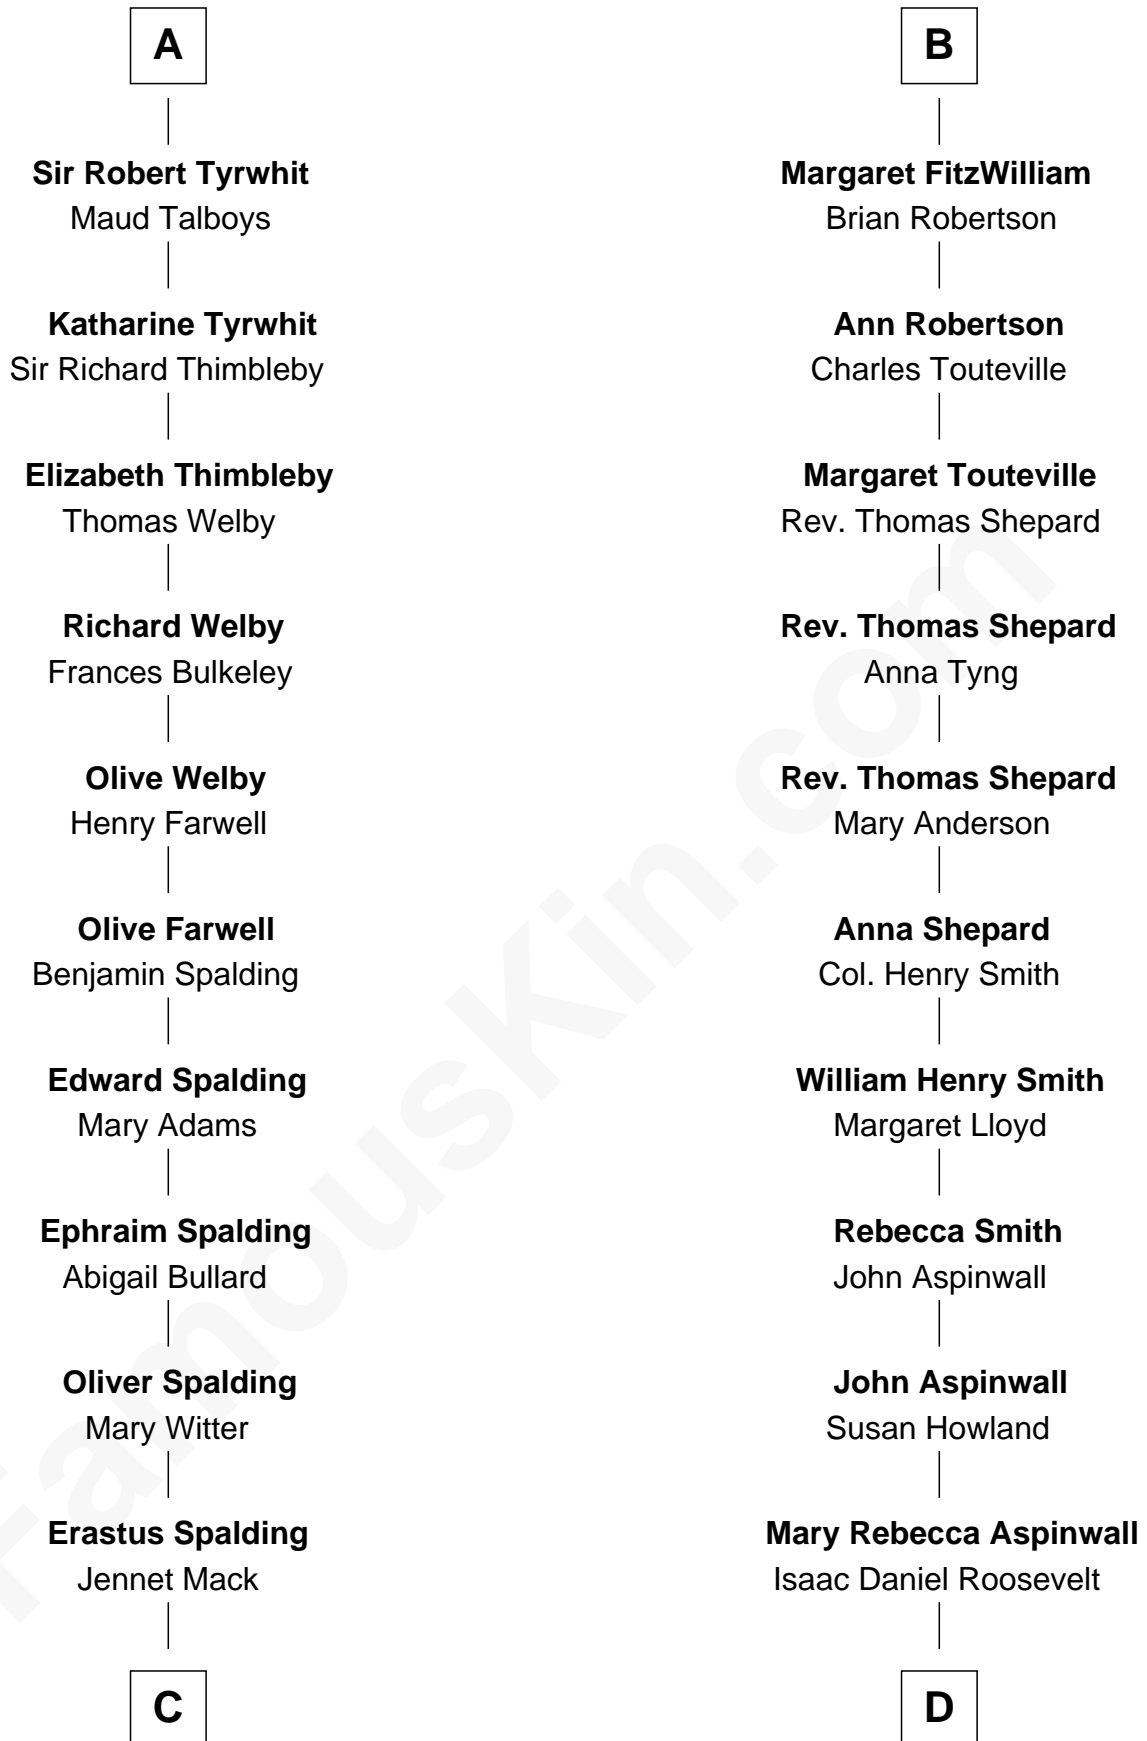

FamousKin.com
Relationship Chart of
Katharine Hepburn
Movie Actress

18th cousin 2 times removed of
Franklin D. Roosevelt
32nd U.S. President

FamousKin.com