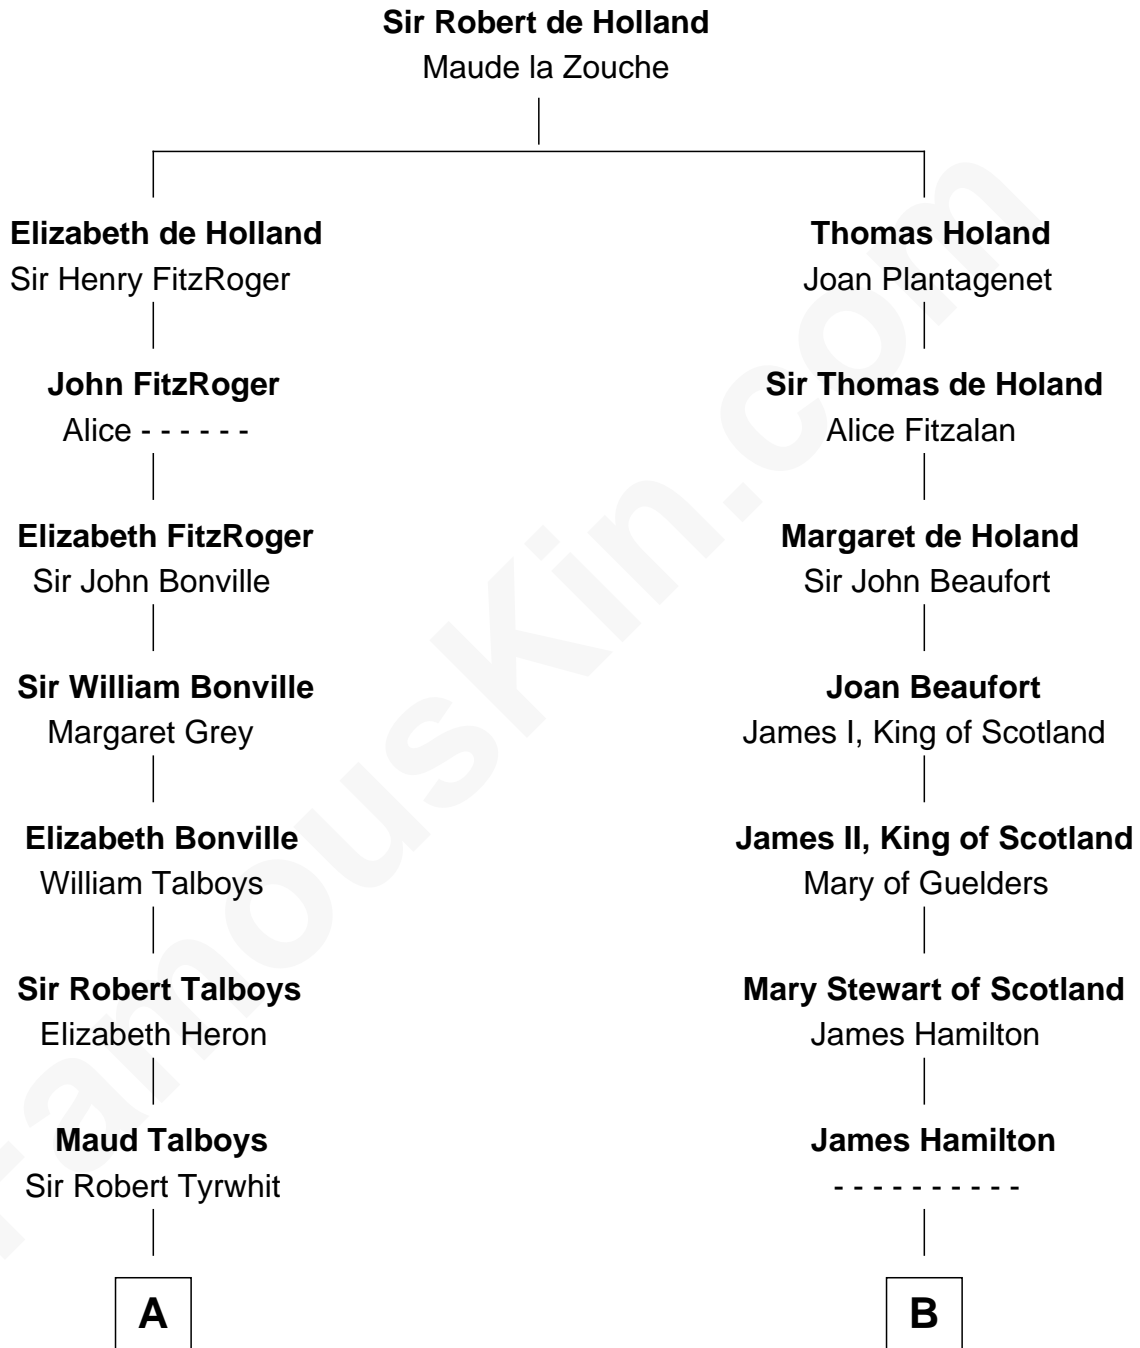

FamousKin.com
Relationship Chart of
Katharine Hepburn
Movie Actress

19th cousin 2 times removed of
Franklin D. Roosevelt
32nd U.S. President

C

Caroline Garlinghouse
Alfred Augustus Houghton

Katharine Martha Houghton
Thomas Norval Hepburn

Katharine Hepburn
Movie Actress

D

Elizabeth Murray
Edward Hutchinson Robbins

Anne Jean Robbins
Judge Joseph Lyman

Catharine Robbins Lyman
Warren Delano

Sara Delano
James Roosevelt

Franklin D. Roosevelt
32nd U.S. President