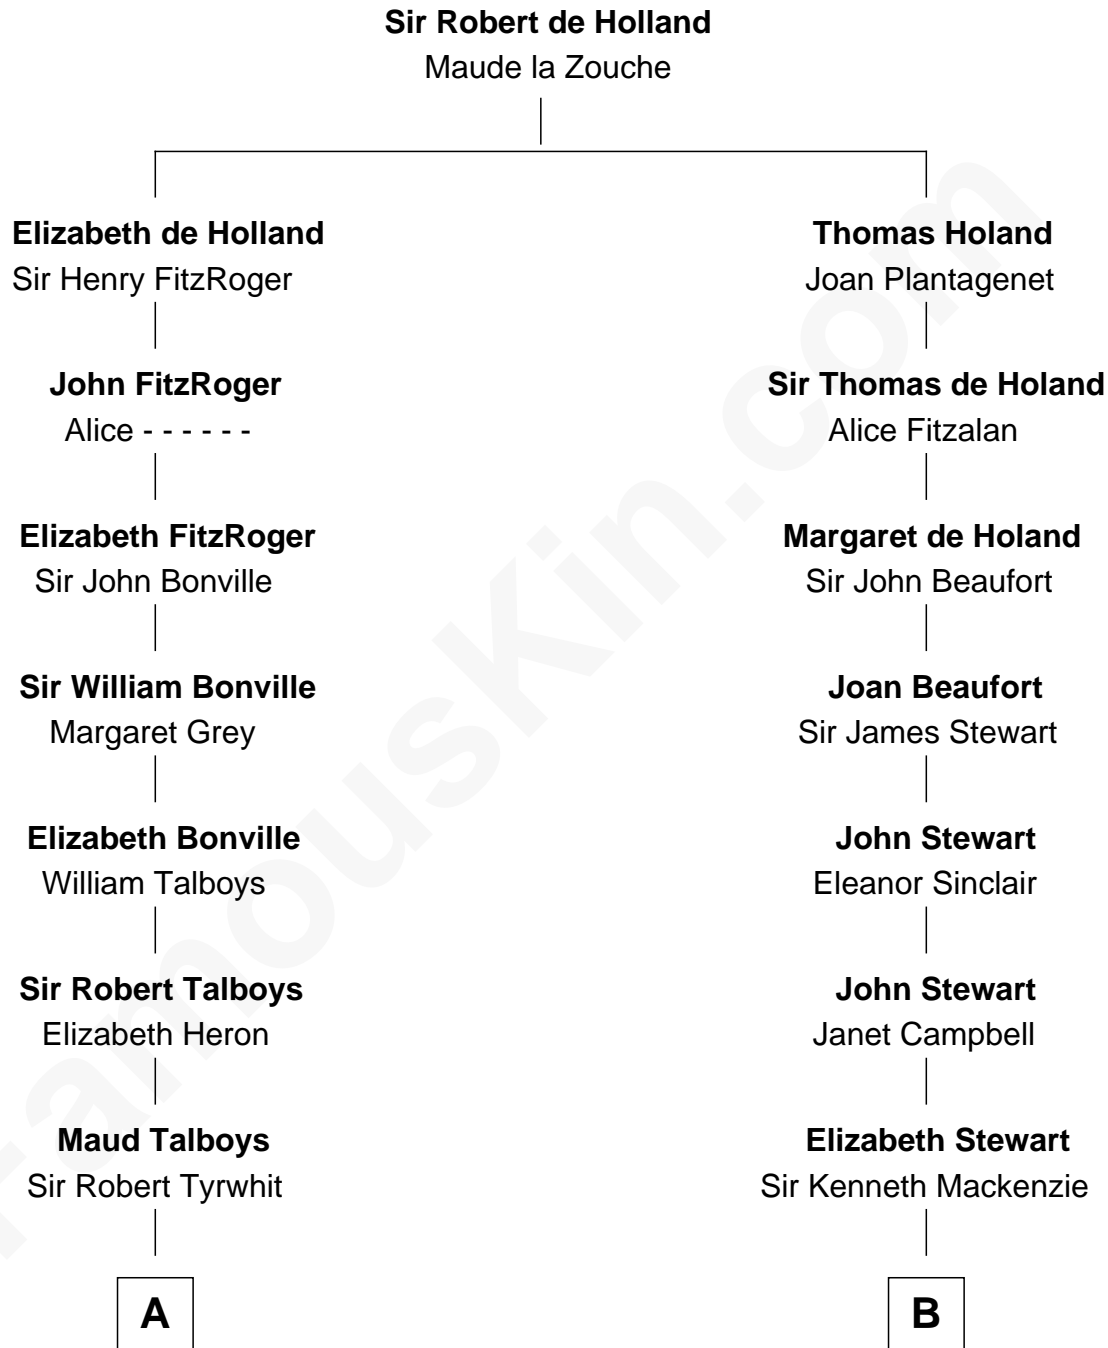

FamousKin.com
Relationship Chart of
Katharine Hepburn
Movie Actress

18th cousin 1 time removed of

Eleanor Roosevelt
First Lady of President Franklin D. Roosevelt

C

Caroline Garlinghouse
Alfred Augustus Houghton

Katharine Martha Houghton
Thomas Norval Hepburn

Katharine Hepburn
Movie Actress

D

Elliott Roosevelt
Anna Rebecca Hall

Eleanor Roosevelt
First Lady of Franklin Roosevelt

FamousKin.com