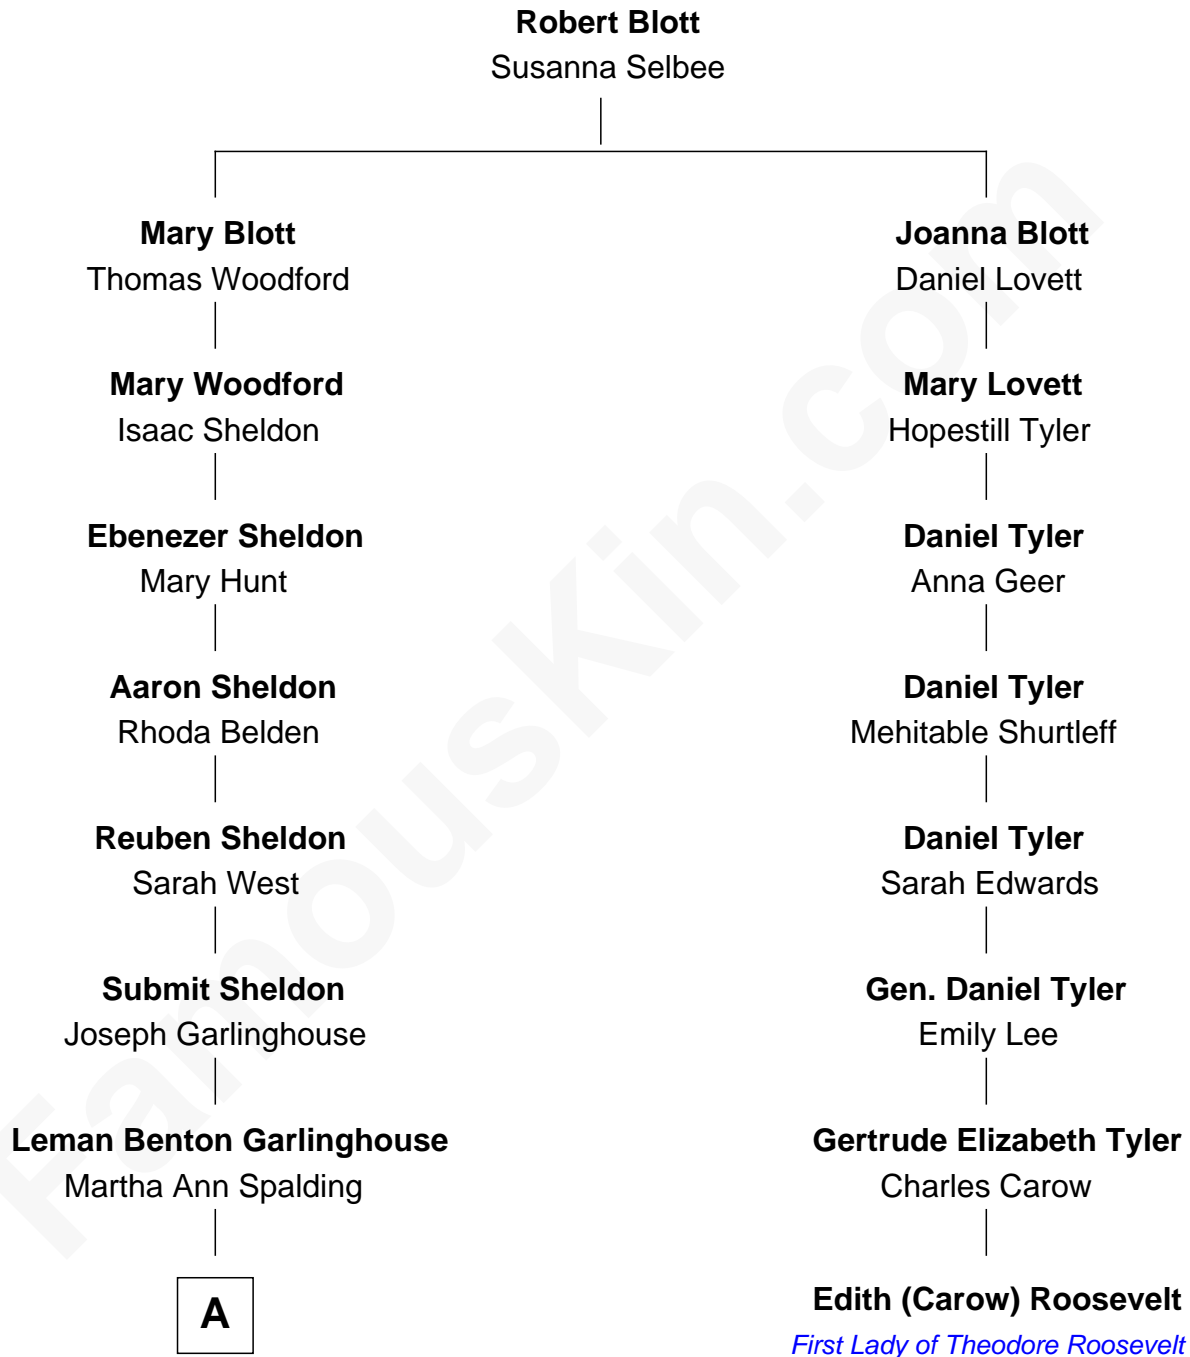

FamousKin.com
Relationship Chart of
Katharine Hepburn
Movie Actress

7th cousin 2 times removed of
Edith (Carow) Roosevelt
First Lady of President Theodore Roosevelt

A

—
Caroline Garlinghouse
Alfred Augustus Houghton

—
Katharine Martha Houghton
Thomas Norval Hepburn

—
Katharine Hepburn
Movie Actress

FamousKin.com