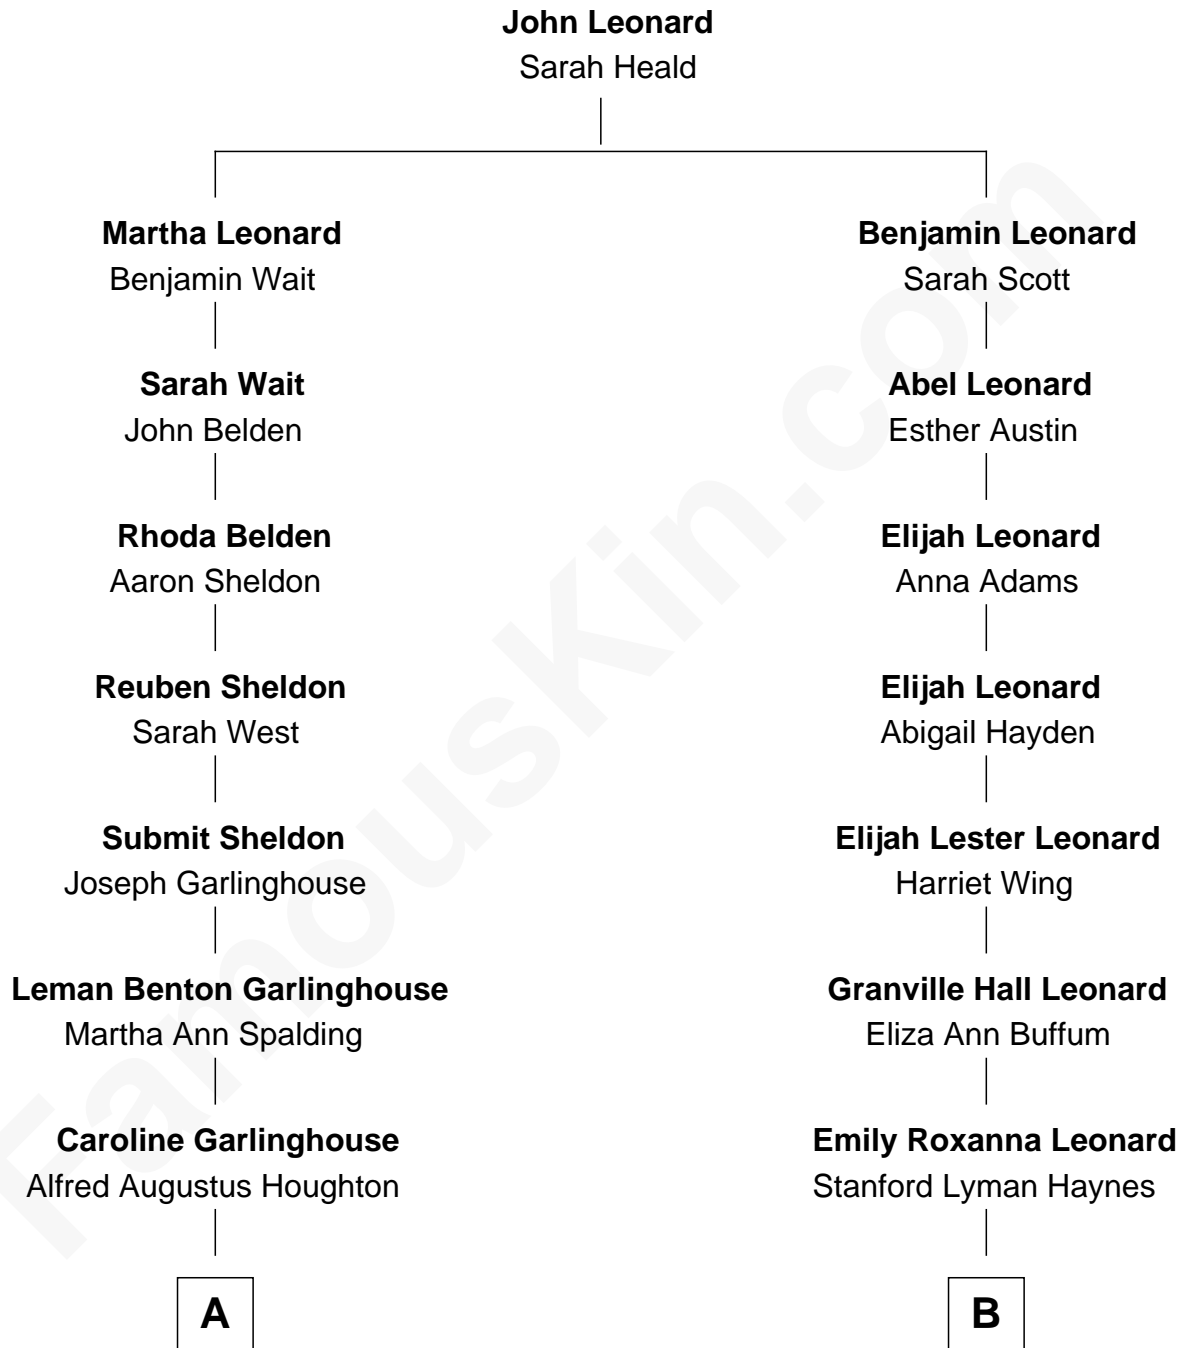

FamousKin.com
Relationship Chart of
Katharine Hepburn
Movie Actress

8th cousin 1 time removed of

James Taylor
Singer-Songwriter

A

Katharine Martha Houghton

Thomas Norval Hepburn

Katharine Hepburn

Movie Actress

B

Theodosia Haynes

Alexander Taylor

Dr. Isaac Montrose Taylor

Gertrude Arline Woodard

James Taylor

Singer-Songwriter

FamousKin.com