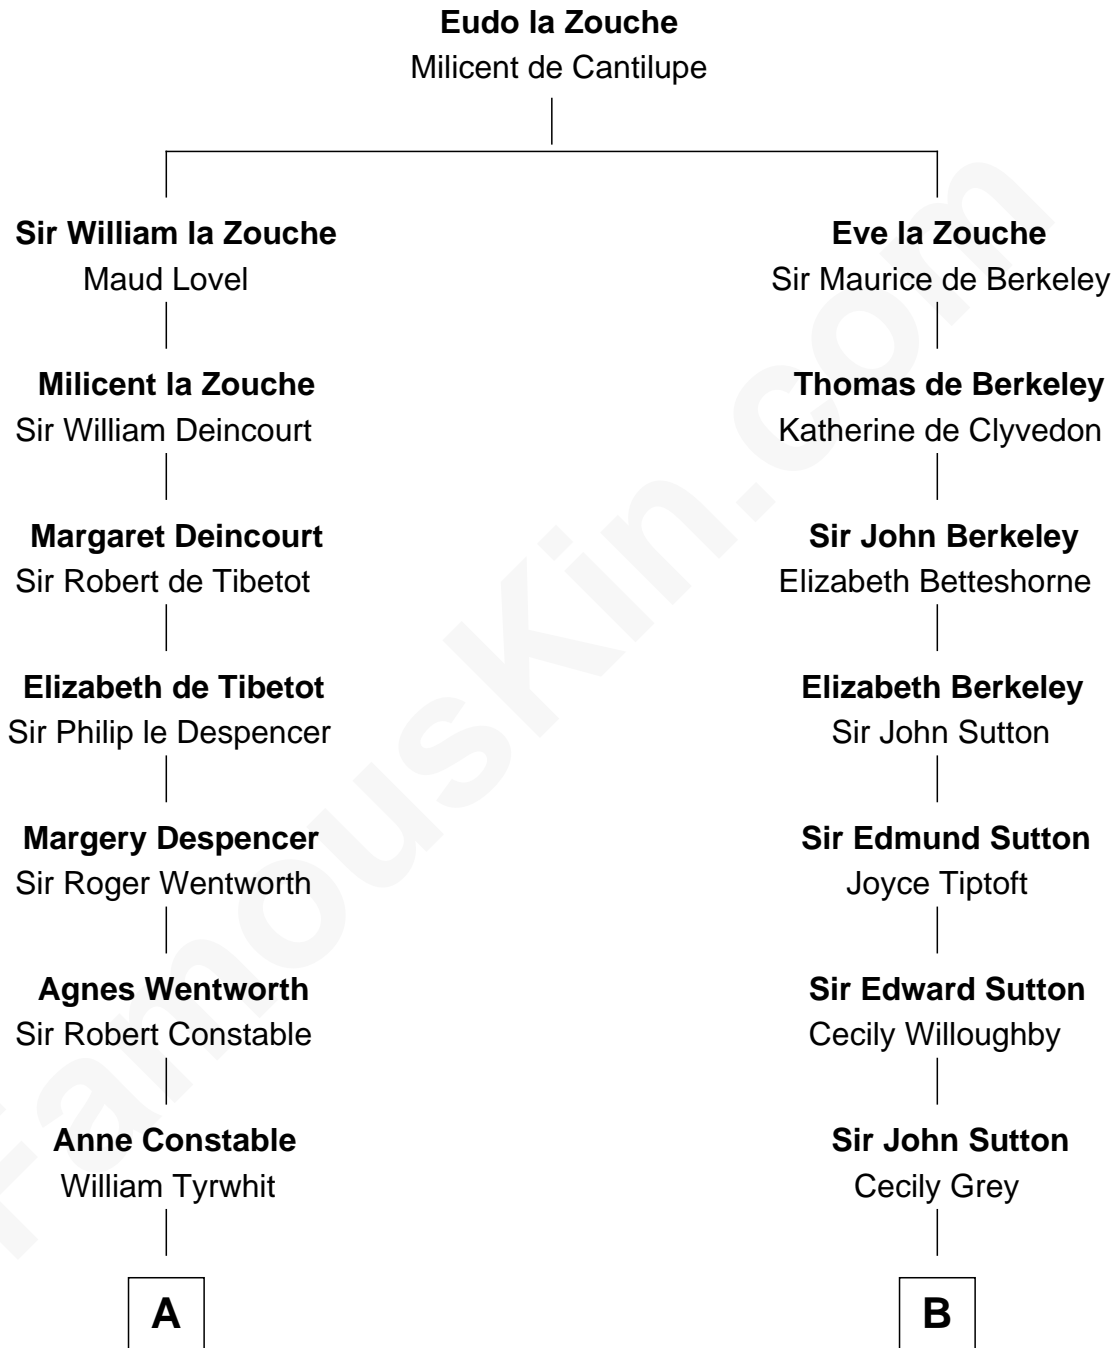

**FamousKin.com**  
**Relationship Chart of**  
**Katharine Hepburn**  
*Movie Actress*

20th cousin 1 time removed of

**James Taylor**  
*Singer-Songwriter*

**C**

**Martha Ann Spalding**  
Leman Benton Garlinghouse

**Caroline Garlinghouse**  
Alfred Augustus Houghton

**Katharine Martha Houghton**  
Thomas Norval Hepburn

**Katharine Hepburn**  
*Movie Actress*

**D**

**Lovercia L. Hardy**  
Willard Knox

**Fred Charles Knox**  
Ruth Elizabeth Collins

**Ella Angelique Knox**  
Henry Herman Woodard

**Gertrude Arline Woodard**  
Dr. Isaac Montrose Taylor

**James Taylor**  
*Singer-Songwriter*